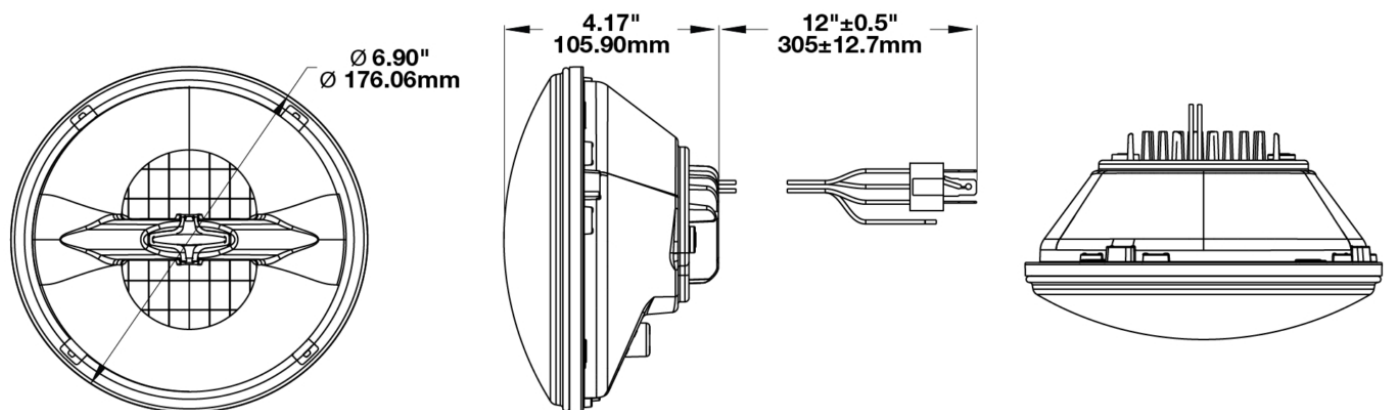

PRODUCT DIMENSIONS

Print date: 2026-04-23

© 2026 J.W. Speaker Corporation • Germantown, WI U.S.A.
www.jwspeaker.com • speaker@jwspeaker.com • 262.251.6660

J.W. SPEAKER
Engineered. Lighting. Solutions.