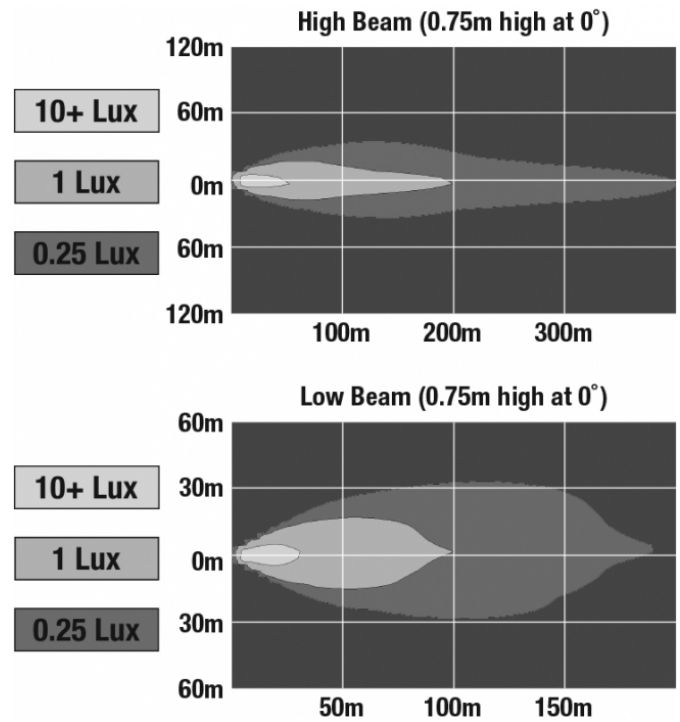

Reflector LED Headlights - Model 8720

PRODUCT INFORMATION

Description	12V DOT/ECE Reflector Headlight with Dark Chrome Inner Bezel
Height	175.00 mm / 6.89 in
Width	175.00 mm / 6.89 in
Depth	110.00 mm / 4.33 in
Shape	Round
Outer Lens Material	Polycarbonate
Outer Lens Color	Clear
Housing Material	Aluminum
Housing Color	Black
Bezel Color	Dark Chrome
Retrofits	Bucket 7" Round Headlights (PAR56)
Connector or Wiring	H4
Mating Connector	H4 AMP#172615-2
Product Weight	1.77 lbs / 0.8 kgs
Shipping Weight	2.74 lbs / 1.24 kgs
Additional Information	Includes H-4 connector with 4th front position wire for ECE-compliance.

Reflector LED Headlights - Model 8720

ELECTRICAL SPECIFICATIONS

Input Voltage	12V DC
Operating Voltage	9-16V DC
Black Wire	Ground
White Wire	High Beam
Yellow Wire	Low Beam
Red Wire	Front Position
Current Draw	2.67A @ 12V DC (High Beam) 1.67A @ 12V DC (Low Beam) 0.13A @ 12V DC (Front Position)

Raw Lumen Output	1,620 (High Beam); 925 (Low Beam)
Effective Lumen Output	850 (High Beam); 500 (Low Beam)
Candela Output	41,000 (High Beam); 12,110 (Low Beam)
Nominal LED Color Temperature	5000 K
Beam Pattern(s)	Forward Lighting - High Beam (DOT/ECE) Forward Lighting - Low Beam (DOT/ECE) Signalization - Front Position