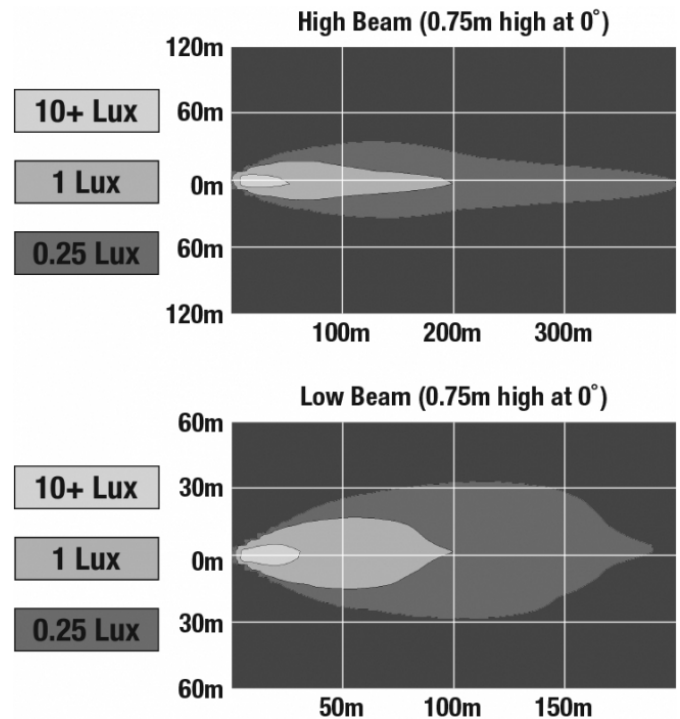

Reflector LED Headlights - Model 8720

PRODUCT INFORMATION

Description	12V DOT/ECE Reflector Headlight with Dark Chrome Inner Bezel
Height	175.00 mm / 6.89 in
Width	175.00 mm / 6.89 in
Depth	110.00 mm / 4.33 in
Shape	Round
Outer Lens Material	Polycarbonate
Outer Lens Color	Clear
Housing Material	Aluminum
Housing Color	Black
Bezel Color	Dark Chrome
Retrofits	Bucket 7" Round Headlights (PAR56)
Connector or Wiring	H4
Mating Connector	H4 AMP#172615-2
Product Weight	1.77 lbs / 0.8 kgs
Shipping Weight	2.74 lbs / 1.24 kgs
Additional Information	Includes H-4 connector with 4th front position wire for ECE-compliance.

Reflector LED Headlights - Model 8720

ELECTRICAL SPECIFICATIONS

Input Voltage	12V DC
Operating Voltage	9-16V DC
Black Wire	Ground
White Wire	High Beam
Yellow Wire	Low Beam
Red Wire	Front Position
Current Draw	2.67A @ 12V DC (High Beam) 1.67A @ 12V DC (Low Beam) 0.13A @ 12V DC (Front Position)

J.W. SPEAKER 
Engineered. Lighting. Solutions.

Reflector LED Headlights - Model 8720

PHOTOMETRIC SPECIFICATIONS

Raw Lumen Output	1,620 (High Beam); 925 (Low Beam)
Effective Lumen Output	850 (High Beam); 500 (Low Beam)
Candela Output	41,000 (High Beam); 12,110 (Low Beam)
Nominal LED Color Temperature	5000 K
Beam Pattern(s)	Forward Lighting - High Beam (DOT/ECE) Forward Lighting - Low Beam (DOT/ECE) Signalization - Front Position