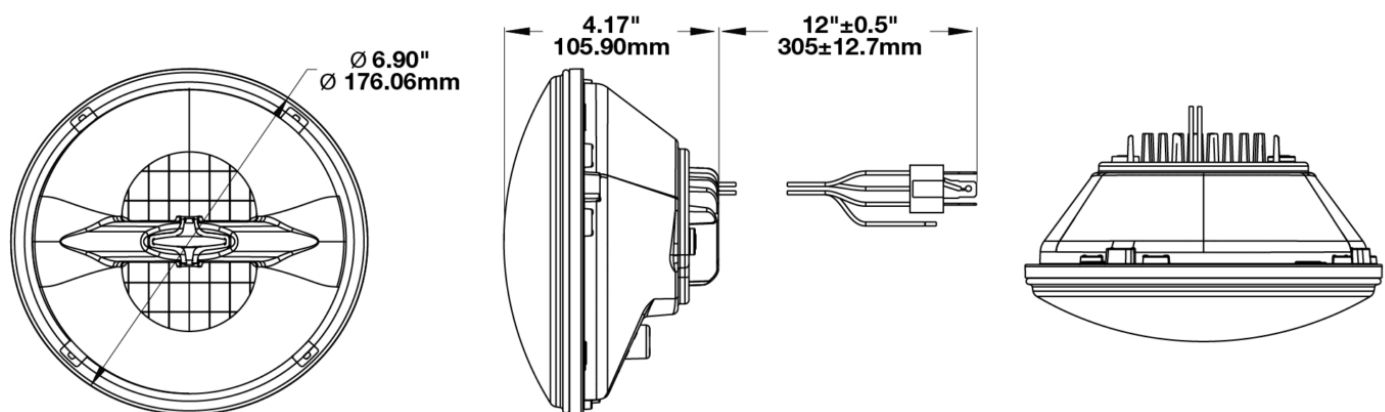

PRODUCT DIMENSIONS

Print date: 2024-11-10

© 2024 J.W. Speaker Corporation • Germantown, WI U.S.A.
www.jwspeaker.com • speaker@jwspeaker.com • 262.251.6660

J.W. SPEAKER
Engineered. Lighting. Solutions.