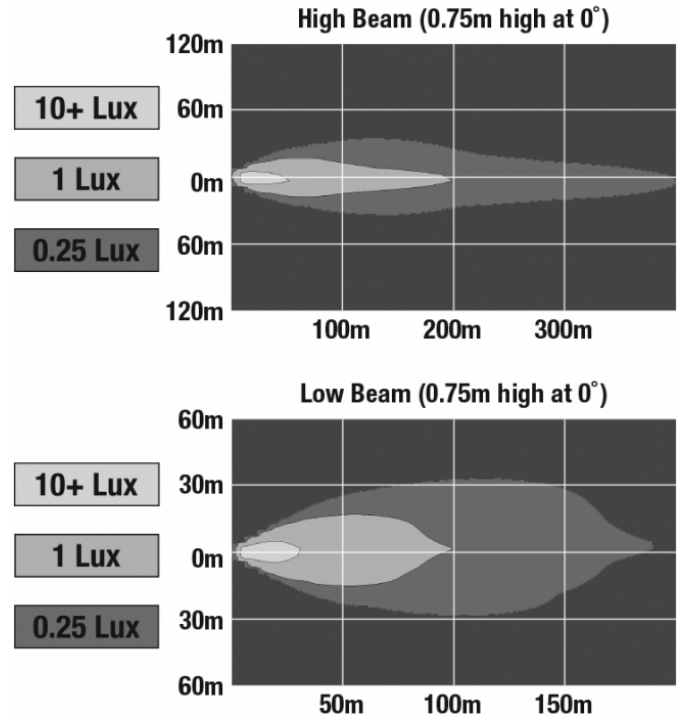

Reflector LED Headlights - Model 8720

PRODUCT INFORMATION

Description	12V DOT/ECE Reflector Headlight with Dark Chrome Inner Bezel
Height	175.00 mm / 6.89 in
Width	175.00 mm / 6.89 in
Depth	110.00 mm / 4.33 in
Shape	Round
Outer Lens Material	Polycarbonate
Outer Lens Color	Clear
Housing Material	Aluminum
Housing Color	Black
Bezel Color	Dark Chrome
Retrofits	Bucket 7" Round Headlights (PAR56)
Connector or Wiring	H4
Mating Connector	H4 AMP#172615-2
Product Weight	1.77 lbs / 0.8 kgs
Shipping Weight	2.74 lbs / 1.24 kgs
Additional Information	Includes H-4 connector with 4th front position wire for ECE-compliance.

Reflector LED Headlights - Model 8720

ELECTRICAL SPECIFICATIONS

Input Voltage	12V DC
Operating Voltage	9-16V DC
Black Wire	Ground
White Wire	High Beam
Yellow Wire	Low Beam
Red Wire	Front Position
Current Draw	2.67A @ 12V DC (High Beam) 1.67A @ 12V DC (Low Beam) 0.13A @ 12V DC (Front Position)

J.W. SPEAKER 
Engineered. Lighting. Solutions.

Reflector LED Headlights - Model 8720

PHOTOMETRIC SPECIFICATIONS

Raw Lumen Output	1,620 (High Beam); 925 (Low Beam)
Effective Lumen Output	850 (High Beam); 500 (Low Beam)
Candela Output	41,000 (High Beam); 12,110 (Low Beam)
Nominal LED Color Temperature	5000 K
Beam Pattern(s)	Forward Lighting - High Beam (DOT/ECE) Forward Lighting - Low Beam (DOT/ECE) Signalization - Front Position