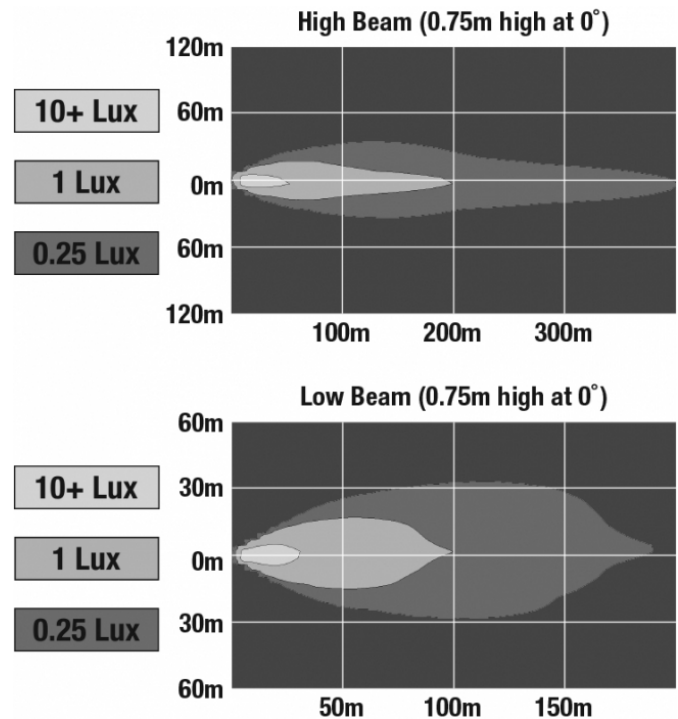

## ELECTRICAL SPECIFICATIONS

---

<b>Input Voltage</b>	12V DC
<b>Operating Voltage</b>	9-16V DC
<b>Black Wire</b>	Ground
<b>White Wire</b>	High Beam
<b>Yellow Wire</b>	Low Beam
<b>Red Wire</b>	Front Position
<b>Current Draw</b>	2.67A @ 12V DC (High Beam) 1.67A @ 12V DC (Low Beam) 0.13A @ 12V DC (Front Position)

## PHOTOMETRIC SPECIFICATIONS

<b>Raw Lumen Output</b>	1,620 (High Beam); 925 (Low Beam)
<b>Effective Lumen Output</b>	850 (High Beam); 500 (Low Beam)
<b>Candela Output</b>	41,000 (High Beam); 12,110 (Low Beam)
<b>Nominal LED Color Temperature</b>	5000 K
<b>Beam Pattern(s)</b>	Forward Lighting - High Beam (DOT/ECE) Forward Lighting - Low Beam (DOT/ECE) Signalization - Front Position