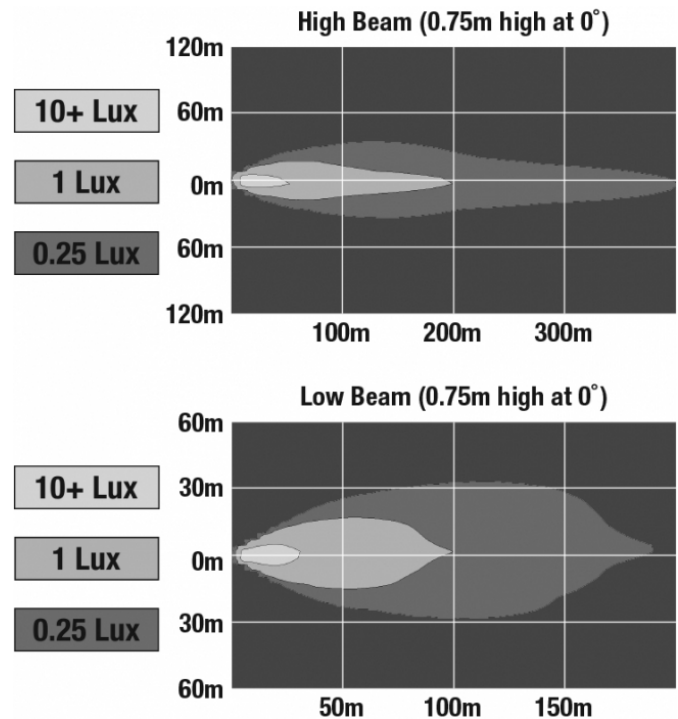

Reflector LED Headlights - Model 8720

PHOTOMETRIC SPECIFICATIONS

Raw Lumen Output	1,620 (High Beam); 925 (Low Beam)
Effective Lumen Output	850 (High Beam); 500 (Low Beam)
Candela Output	41,000 (High Beam); 12,110 (Low Beam)
Nominal LED Color Temperature	5000 K
Beam Pattern(s)	Forward Lighting - High Beam (DOT/ECE) Forward Lighting - Low Beam (DOT/ECE) Signalization - Front Position

APPLICATIONS

Print date: 2018-11-14

© 2018 J.W. Speaker Corporation • Germantown, WI U.S.A.
www.jwspeaker.com • speaker@jwspeaker.com • 262.251.6660

J.W. SPEAKER
Engineered. Lighting. Solutions.