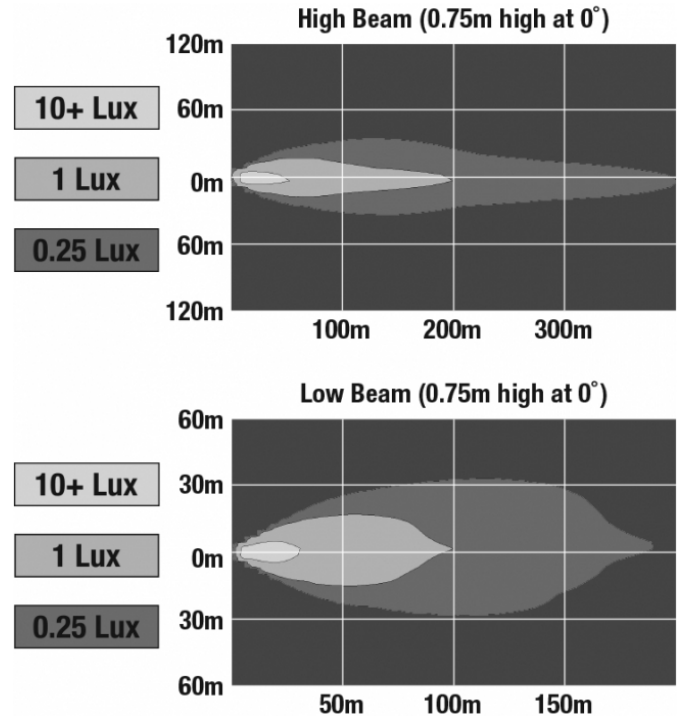

Reflector LED Headlights - Model 8720

PRODUCT INFORMATION

Description	12V DOT/ECE Reflector Headlight with Chrome Inner Bezel
Height	175.00 mm / 6.89 in
Width	175.00 mm / 6.89 in
Depth	110.00 mm / 4.33 in
Shape	Round
Outer Lens Material	Polycarbonate
Outer Lens Color	Clear
Housing Material	Aluminum
Housing Color	Black
Bezel Color	Chrome
Retrofits	Bucket 7" Round Headlights (PAR56)
Connector or Wiring	H4
Mating Connector	H4 AMP#172615-2
Product Weight	1.77 lbs / 0.8 kgs
Shipping Weight	2.74 lbs / 1.24 kgs
Additional Information	Includes H-4 connector with 4th front position wire for ECE-compliance.

Reflector LED Headlights - Model 8720

ELECTRICAL SPECIFICATIONS

Input Voltage	12V DC
Operating Voltage	9-16V DC
Black Wire	Ground
White Wire	High Beam
Yellow Wire	Low Beam
Red Wire	Front Position
Current Draw	2.67A @ 12V DC (High Beam) 1.67A @ 12V DC (Low Beam) 0.13A @ 12V DC (Front Position)

J.W. SPEAKER 
Engineered. Lighting. Solutions.

Reflector LED Headlights - Model 8720

PHOTOMETRIC SPECIFICATIONS

Raw Lumen Output	1,620 (High Beam); 925 (Low Beam)
Effective Lumen Output	850 (High Beam); 500 (Low Beam)
Candela Output	41,000 (High Beam); 12,110 (Low Beam)
Nominal LED Color Temperature	5000 K
Beam Pattern(s)	Forward Lighting - High Beam (DOT/ECE) Forward Lighting - Low Beam (DOT/ECE) Signalization - Front Position