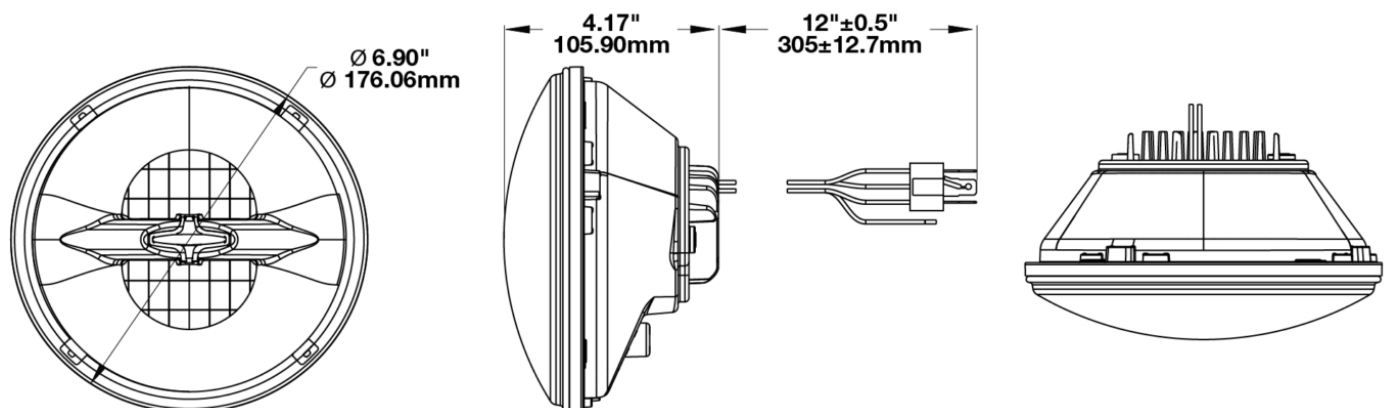

PRODUCT DIMENSIONS

Print date: 2018-11-14

© 2018 J.W. Speaker Corporation • Germantown, WI U.S.A.
www.jwspeaker.com • speaker@jwspeaker.com • 262.251.6660

J.W. SPEAKER
Engineered. Lighting. Solutions.