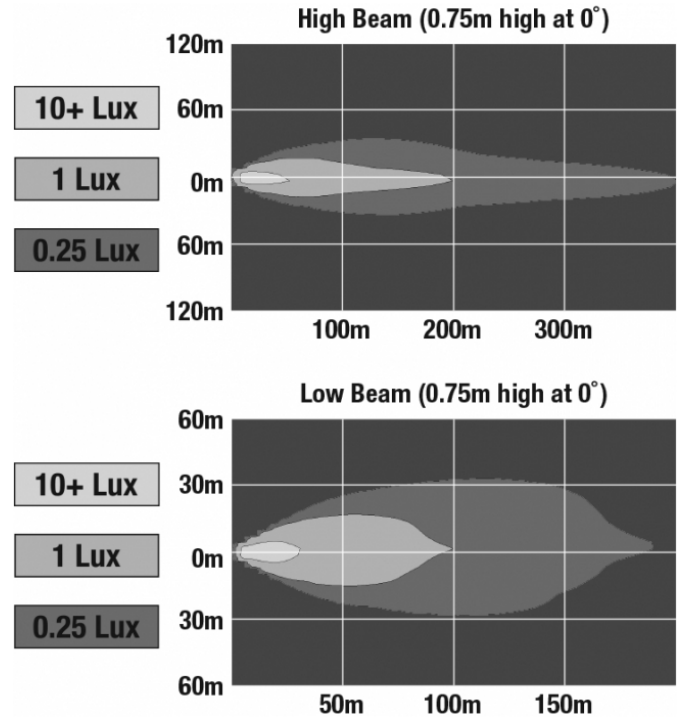

Reflector LED Headlights - Model 8720

PRODUCT INFORMATION

Description	12V DOT/ECE Reflector Headlight with Chrome Inner Bezel
Height	175.00 mm / 6.89 in
Width	175.00 mm / 6.89 in
Depth	110.00 mm / 4.33 in
Shape	Round
Outer Lens Material	Polycarbonate
Outer Lens Color	Clear
Housing Material	Aluminum
Housing Color	Black
Bezel Color	Chrome
Retrofits	Bucket 7" Round Headlights (PAR56)
Connector or Wiring	H4
Mating Connector	H4 AMP#172615-2
Product Weight	1.77 lbs / 0.8 kgs
Shipping Weight	2.74 lbs / 1.24 kgs
Additional Information	Includes H-4 connector with 4th front position wire for ECE-compliance.

Reflector LED Headlights - Model 8720

ELECTRICAL SPECIFICATIONS

Input Voltage	12V DC
Operating Voltage	9-16V DC
Black Wire	Ground
White Wire	High Beam
Yellow Wire	Low Beam
Red Wire	Front Position
Current Draw	2.67A @ 12V DC (High Beam) 1.67A @ 12V DC (Low Beam) 0.13A @ 12V DC (Front Position)

Raw Lumen Output	1,620 (High Beam); 925 (Low Beam)
Effective Lumen Output	850 (High Beam); 500 (Low Beam)
Candela Output	41,000 (High Beam); 12,110 (Low Beam)
Nominal LED Color Temperature	5000 K
Beam Pattern(s)	Forward Lighting - High Beam (DOT/ECE) Forward Lighting - Low Beam (DOT/ECE) Signalization - Front Position