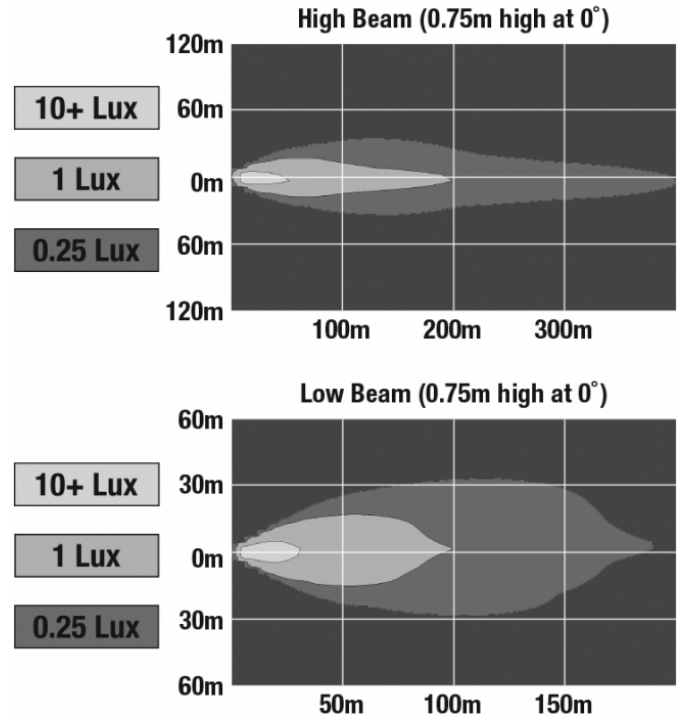

Reflector LED Headlights - Model 8720

PRODUCT INFORMATION

Description	12V DOT/ECE Reflector Headlight with Chrome Inner Bezel
Height	175.00 mm / 6.89 in
Width	175.00 mm / 6.89 in
Depth	110.00 mm / 4.33 in
Shape	Round
Outer Lens Material	Polycarbonate
Outer Lens Color	Clear
Housing Material	Aluminum
Housing Color	Black
Bezel Color	Chrome
Retrofits	Bucket 7" Round Headlights (PAR56)
Connector or Wiring	H4
Mating Connector	H4 AMP#172615-2
Product Weight	1.77 lbs / 0.8 kgs
Shipping Weight	2.74 lbs / 1.24 kgs
Additional Information	Includes H-4 connector with 4th front position wire for ECE-compliance.

Reflector LED Headlights - Model 8720

ELECTRICAL SPECIFICATIONS

Input Voltage	12V DC
Operating Voltage	9-16V DC
Black Wire	Ground
White Wire	High Beam
Yellow Wire	Low Beam
Red Wire	Front Position
Current Draw	2.67A @ 12V DC (High Beam) 1.67A @ 12V DC (Low Beam) 0.13A @ 12V DC (Front Position)

J.W. SPEAKER 
Engineered. Lighting. Solutions.

Reflector LED Headlights - Model 8720

PHOTOMETRIC SPECIFICATIONS

Raw Lumen Output	1,620 (High Beam); 925 (Low Beam)
Effective Lumen Output	850 (High Beam); 500 (Low Beam)
Candela Output	41,000 (High Beam); 12,110 (Low Beam)
Nominal LED Color Temperature	5000 K
Beam Pattern(s)	Forward Lighting - High Beam (DOT/ECE) Forward Lighting - Low Beam (DOT/ECE) Signalization - Front Position