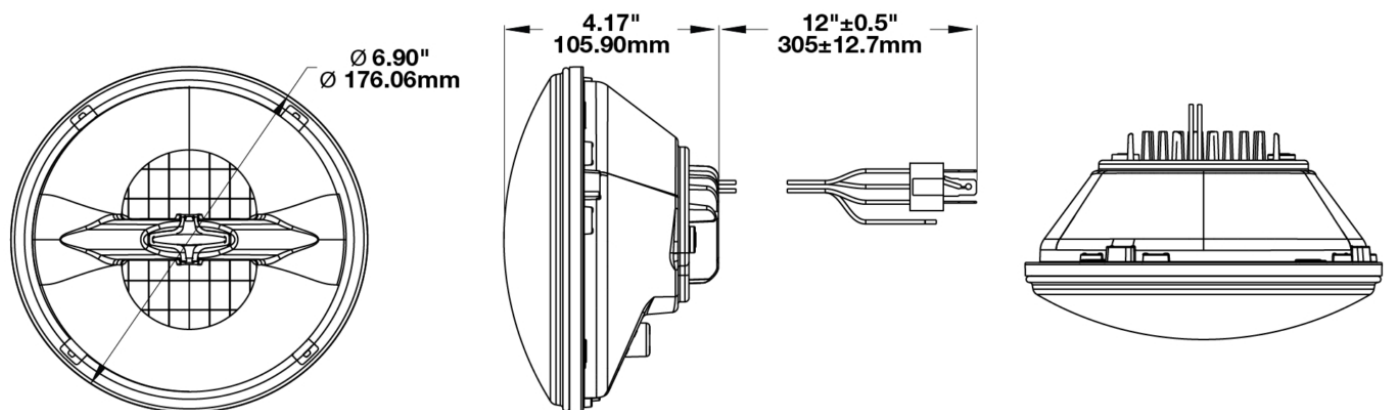

PRODUCT DIMENSIONS

Print date: 2026-06-09

© 2026 J.W. Speaker Corporation • Germantown, WI U.S.A.
www.jwspeaker.com • speaker@jwspeaker.com • 262.251.6660

J.W. SPEAKER
Engineered. Lighting. Solutions.