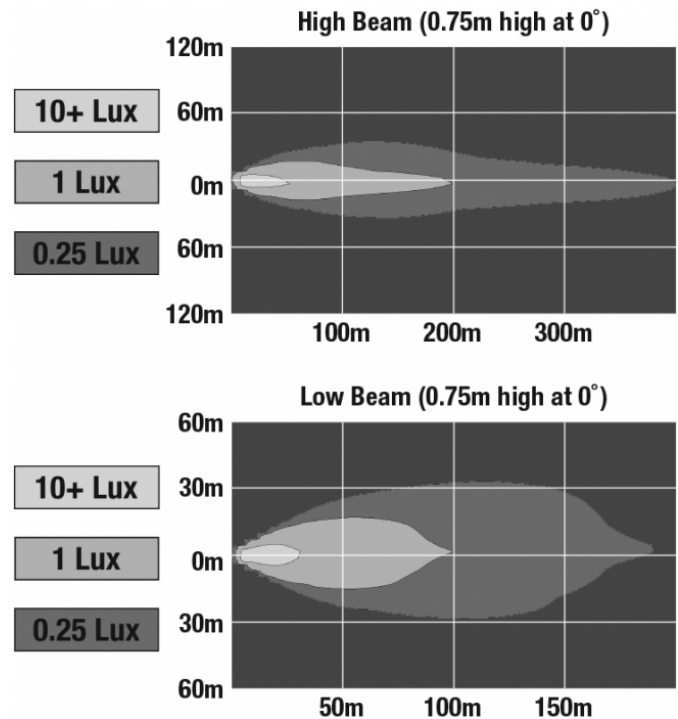

## PRODUCT INFORMATION

<b>Description</b>	12V DOT/ECE Reflector Headlight with Chrome Inner Bezel
<b>Height</b>	175.00 mm / 6.89 in
<b>Width</b>	175.00 mm / 6.89 in
<b>Depth</b>	110.00 mm / 4.33 in
<b>Shape</b>	Round
<b>Outer Lens Material</b>	Polycarbonate
<b>Outer Lens Color</b>	Clear
<b>Housing Material</b>	Aluminum
<b>Housing Color</b>	Black
<b>Bezel Color</b>	Chrome
<b>Retrofits</b>	Bucket 7" Round Headlights (PAR56)
<b>Connector or Wiring</b>	H4
<b>Mating Connector</b>	H4 AMP#172615-2
<b>Shipping Weight</b>	2.74 lbs / 1.24 kgs
<b>Additional Information</b>	Includes H-4 connector with 4th front position wire for ECE-compliance.

## ELECTRICAL SPECIFICATIONS

<b>Input Voltage</b>	12V DC
<b>Operating Voltage</b>	9-16V DC
<b>Black Wire</b>	Ground
<b>White Wire</b>	High Beam
<b>Yellow Wire</b>	Low Beam
<b>Red Wire</b>	Front Position
<b>Current Draw</b>	2.67A @ 12V DC (High Beam) 1.67A @ 12V DC (Low Beam) 0.13A @ 12V DC (Front Position)

## REGULATORY STANDARDS COMPLIANCE

Buy America Standards  
ECE Reg 50  
FMVSS 108 Table XX  
SAE J584

ECE Reg 113  
Eco Friendly  
IEC IP67  
Tested to ECE Reg. 10  
(Radiated Emissions only)

**Print date: 2018-04-22**

## PHOTOMETRIC SPECIFICATIONS

<b>Raw Lumen Output</b>	1,620 (High Beam); 925 (Low Beam)
<b>Effective Lumen Output</b>	850 (High Beam); 500 (Low Beam)
<b>Candela Output</b>	41,000 (High Beam); 12,110 (Low Beam)
<b>Nominal LED Color Temperature</b>	5000 K
<b>Beam Pattern(s)</b>	Forward Lighting - High Beam (DOT/ECE) Forward Lighting - Low Beam (DOT/ECE) Signalization - Front Position