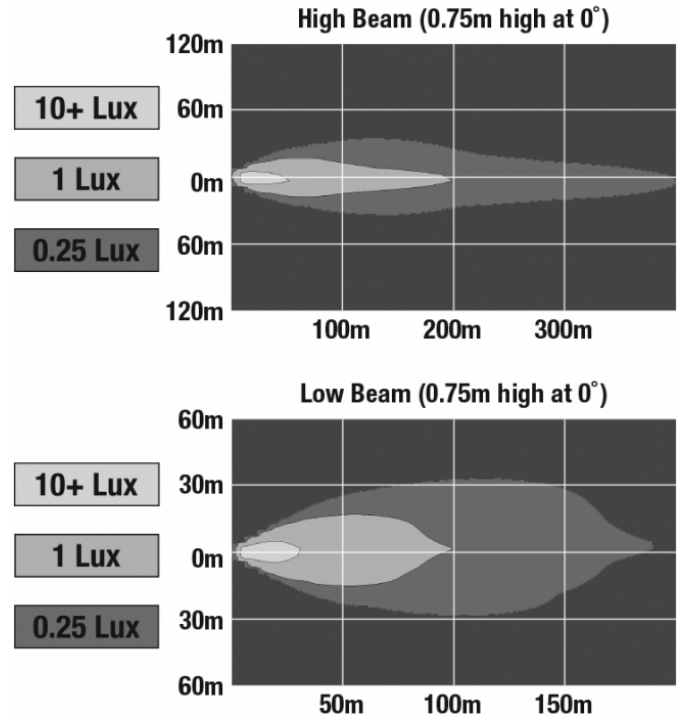

Reflector LED Headlights - Model 8620

PRODUCT INFORMATION

Description	12V DOT/ECE High & Low Beam Reflector Headlight with Dark Chrome Inner Bezel
Height	145.00 mm / 5.71 in
Width	145.00 mm / 5.71 in
Depth	98.50 mm / 3.88 in
Shape	Round
Outer Lens Material	Polycarbonate
Outer Lens Color	Clear
Housing Material	Aluminum
Housing Color	Black
Bezel Color	Dark Chrome
Retrofits	Bucket 5.75" Round Headlights (PAR46)
Connector or Wiring	H4
Mating Connector	H4 AMP#172515-2
Product Weight	1.49 lbs / 0.68 kgs
Shipping Weight	2.90 lbs / 1.32 kgs
Additional Information	Includes H-4 connector with 4th front position wire for ECE compliance.

Reflector LED Headlights - Model 8620

ELECTRICAL SPECIFICATIONS

Input Voltage	12V DC
Operating Voltage	9-16V DC
Black Wire	Ground
White Wire	High Beam
Yellow Wire	Low Beam
Red Wire	Front Position
Current Draw	2.67A @ 12V DC (High Beam) 1.67A @ 12V DC (Low Beam) 0.13A @ 12V DC (Front Position)

J.W. SPEAKER 
Engineered. Lighting. Solutions.

Reflector LED Headlights - Model 8620

PHOTOMETRIC SPECIFICATIONS

Raw Lumen Output	1,620 (High Beam); 925 (Low Beam)
Effective Lumen Output	850 (High Beam); 500 (Low Beam)
Candela Output	41,000 (High Beam); 12,110 (Low Beam)
Nominal LED Color Temperature	5000 K
Beam Pattern(s)	Forward Lighting - High Beam (DOT/ECE) Forward Lighting - Low Beam (DOT/ECE) Signalization - Front Position