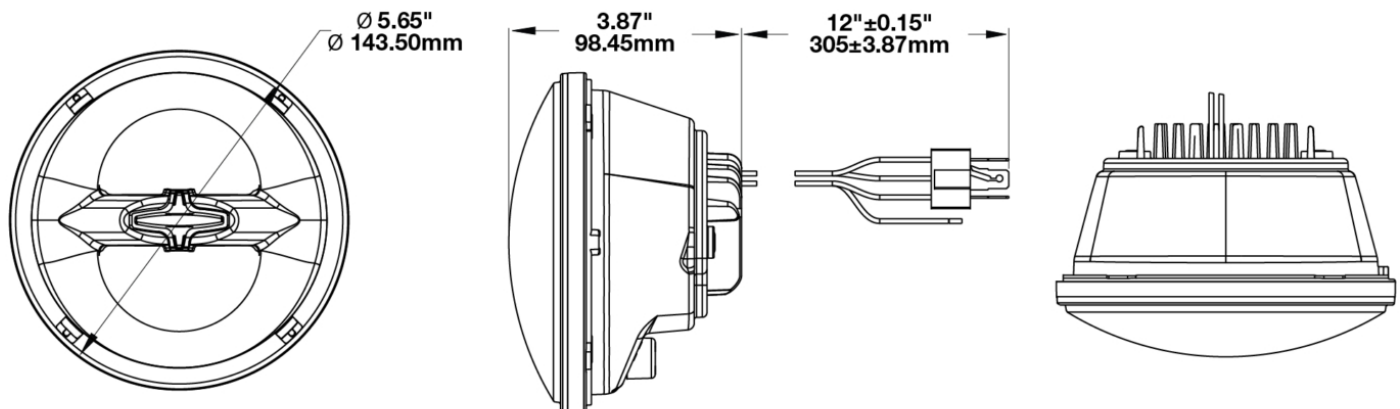

PRODUCT DIMENSIONS

Print date: 2026-05-30

© 2026 J.W. Speaker Corporation • Germantown, WI U.S.A.
www.jwspeaker.com • speaker@jwspeaker.com • 262.251.6660

J.W. SPEAKER
Engineered. Lighting. Solutions.