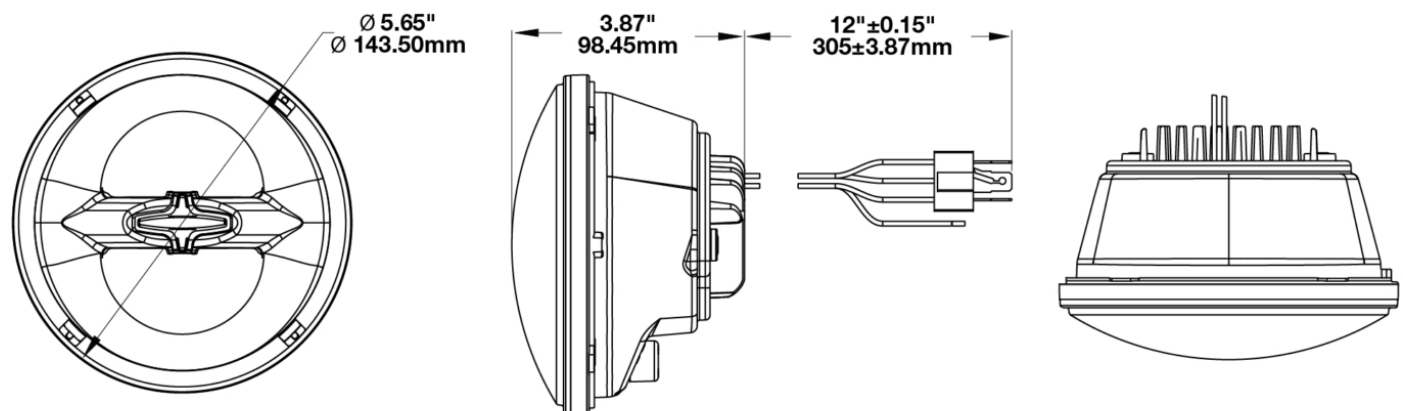

PRODUCT DIMENSIONS

Print date: 2019-05-24

© 2019 J.W. Speaker Corporation • Germantown, WI U.S.A.
www.jwspeaker.com • speaker@jwspeaker.com • 262.251.6660

J.W. SPEAKER
Engineered. Lighting. Solutions.