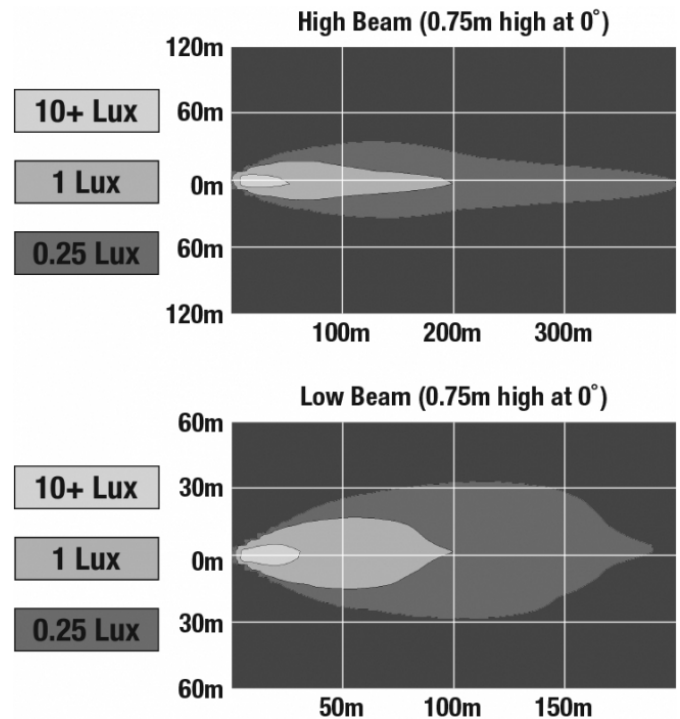

## ELECTRICAL SPECIFICATIONS

---

<b>Input Voltage</b>	12V DC
<b>Operating Voltage</b>	9-16V DC
<b>Black Wire</b>	Ground
<b>White Wire</b>	High Beam
<b>Yellow Wire</b>	Low Beam
<b>Red Wire</b>	Front Position
<b>Current Draw</b>	2.67A @ 12V DC (High Beam) 1.67A @ 12V DC (Low Beam) 0.13A @ 12V DC (Front Position)

## PHOTOMETRIC SPECIFICATIONS

<b>Raw Lumen Output</b>	1,620 (High Beam); 925 (Low Beam)
<b>Effective Lumen Output</b>	850 (High Beam); 500 (Low Beam)
<b>Candela Output</b>	41,000 (High Beam); 12,110 (Low Beam)
<b>Nominal LED Color Temperature</b>	5000 K
<b>Beam Pattern(s)</b>	Forward Lighting - High Beam (DOT/ECE) Forward Lighting - Low Beam (DOT/ECE) Signalization - Front Position