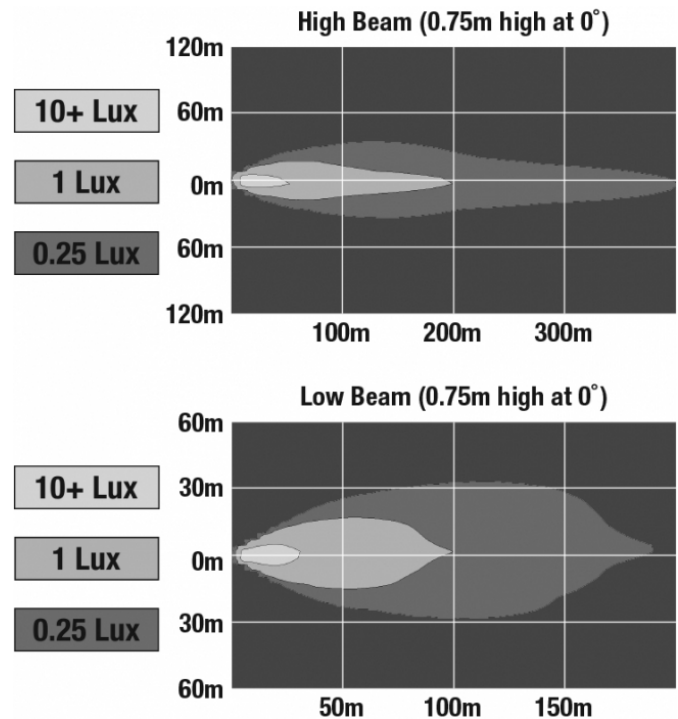

Reflector LED Headlights - Model 8620

PRODUCT INFORMATION

Description	12V DOT/ECE Reflector Headlight with Dark Chrome Inner Bezel
Height	145.00 mm / 5.71 in
Width	145.00 mm / 5.71 in
Depth	98.50 mm / 3.88 in
Shape	Round
Outer Lens Material	Polycarbonate
Outer Lens Color	Clear
Housing Material	Aluminum
Housing Color	Black
Bezel Color	Dark Chrome
Retrofits	Bucket 5.75" Round Headlights (PAR46)
Connector or Wiring	H4
Mating Connector	H4 AMP#172515-2
Product Weight	1.49 lbs / 0.68 kgs
Shipping Weight	2.45 lbs / 1.11 kgs
Additional Information	Includes H-4 connector with 4th front position wire for ECE compliance.

Reflector LED Headlights - Model 8620

ELECTRICAL SPECIFICATIONS

Input Voltage	12V DC
Operating Voltage	9-16V DC
Black Wire	Ground
White Wire	High Beam
Yellow Wire	Low Beam
Red Wire	Front Position
Current Draw	2.67A @ 12V DC (High Beam) 1.67A @ 12V DC (Low Beam) 0.13A @ 12V DC (Front Position)

Raw Lumen Output	1,620 (High Beam); 925 (Low Beam)
Effective Lumen Output	850 (High Beam); 500 (Low Beam)
Candela Output	41,000 (High Beam); 12,110 (Low Beam)
Nominal LED Color Temperature	5000 K
Beam Pattern(s)	Forward Lighting - High Beam (DOT/ECE) Forward Lighting - Low Beam (DOT/ECE) Signalization - Front Position