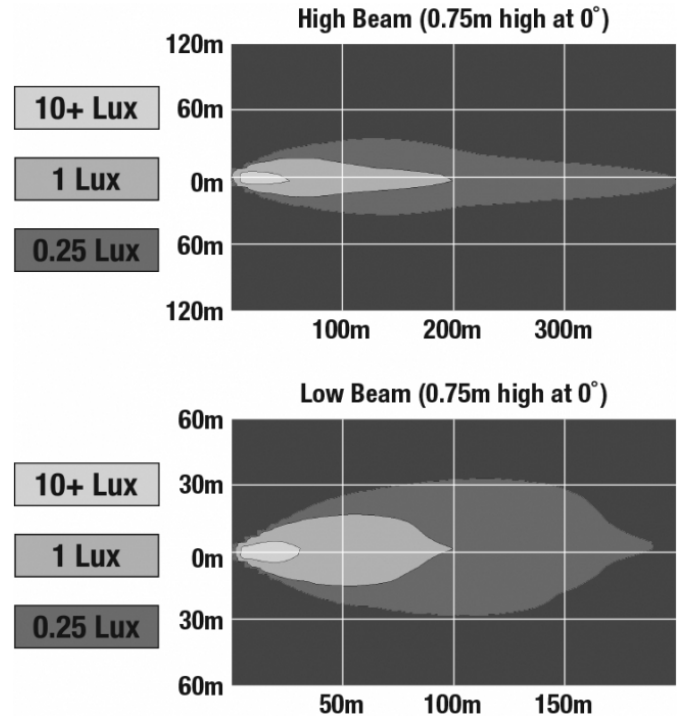

Reflector LED Headlights - Model 8620

PRODUCT INFORMATION

Description	12V DOT/ECE High & Low Beam Reflector Headlight with Dark Chrome Inner Bezel
Height	145.00 mm / 5.71 in
Width	145.00 mm / 5.71 in
Depth	98.50 mm / 3.88 in
Shape	Round
Outer Lens Material	Polycarbonate
Outer Lens Color	Clear
Housing Material	Aluminum
Housing Color	Black
Bezel Color	Dark Chrome
Retrofits	Bucket 5.75" Round Headlights (PAR46)
Connector or Wiring	H4
Mating Connector	H4 AMP#172515-2
Product Weight	1.49 lbs / 0.68 kgs
Shipping Weight	2.90 lbs / 1.32 kgs
Additional Information	Includes H-4 connector with 4th front position wire for ECE compliance.

Reflector LED Headlights - Model 8620

ELECTRICAL SPECIFICATIONS

Input Voltage	12V DC
Operating Voltage	9-16V DC
Black Wire	Ground
White Wire	High Beam
Yellow Wire	Low Beam
Red Wire	Front Position
Current Draw	2.67A @ 12V DC (High Beam) 1.67A @ 12V DC (Low Beam) 0.13A @ 12V DC (Front Position)

Raw Lumen Output	1,620 (High Beam); 925 (Low Beam)
Effective Lumen Output	850 (High Beam); 500 (Low Beam)
Candela Output	41,000 (High Beam); 12,110 (Low Beam)
Nominal LED Color Temperature	5000 K
Beam Pattern(s)	Forward Lighting - High Beam (DOT/ECE) Forward Lighting - Low Beam (DOT/ECE) Signalization - Front Position