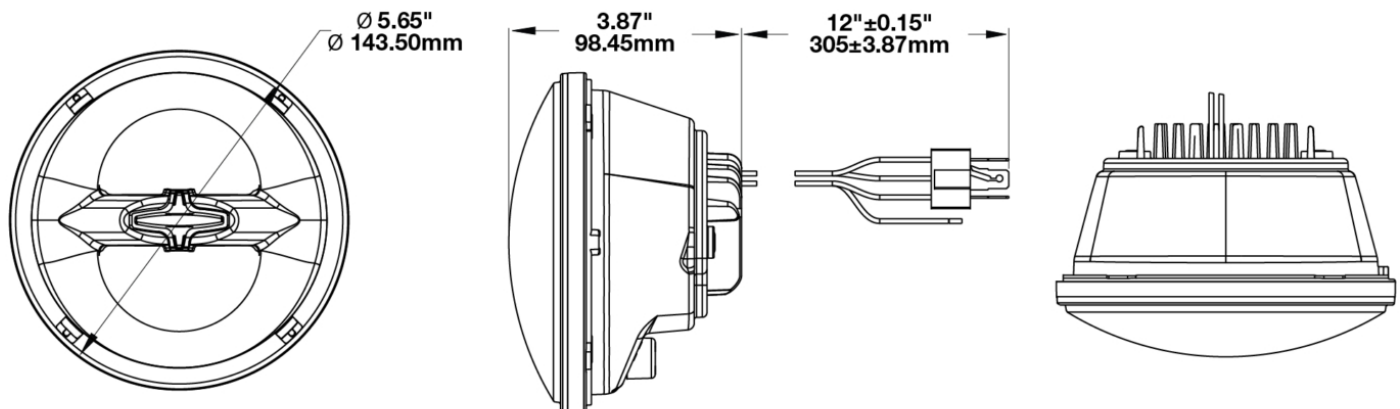

PRODUCT DIMENSIONS

Print date: 2026-05-18

© 2026 J.W. Speaker Corporation • Germantown, WI U.S.A.
www.jwspeaker.com • speaker@jwspeaker.com • 262.251.6660

J.W. SPEAKER
Engineered. Lighting. Solutions.