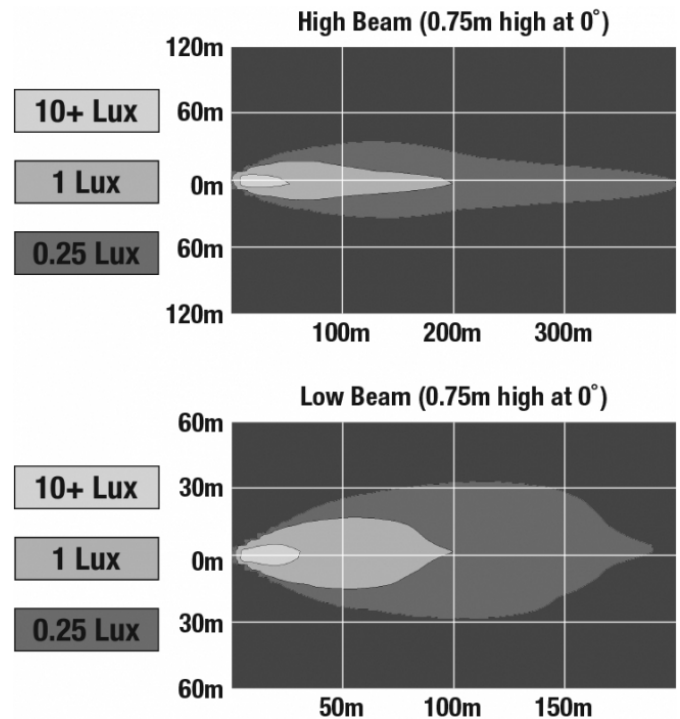

Reflector LED Headlights - Model 8620

PHOTOMETRIC SPECIFICATIONS

Raw Lumen Output	1,620 (High Beam); 925 (Low Beam)
Effective Lumen Output	850 (High Beam); 500 (Low Beam)
Candela Output	41,000 (High Beam); 12,110 (Low Beam)
Nominal LED Color Temperature	5000 K
Beam Pattern(s)	Forward Lighting - High Beam (DOT/ECE) Forward Lighting - Low Beam (DOT/ECE) Signalization - Front Position

APPLICATIONS

PRODUCT WARNINGS

For California residents:

⚠ **WARNING:** Cancer and reproductive harm - www.P65Warnings.ca.gov.

⚠ **AVERTISSEMENT:** Cancer et effet nocif sur la reproduction - www.P65Warnings.ca.gov.

Print date: 2026-05-18

© 2026 J.W. Speaker Corporation • Germantown, WI U.S.A.
www.jwspeaker.com • speaker@jwspeaker.com • 262.251.6660

J.W. SPEAKER
Engineered. Lighting. Solutions.