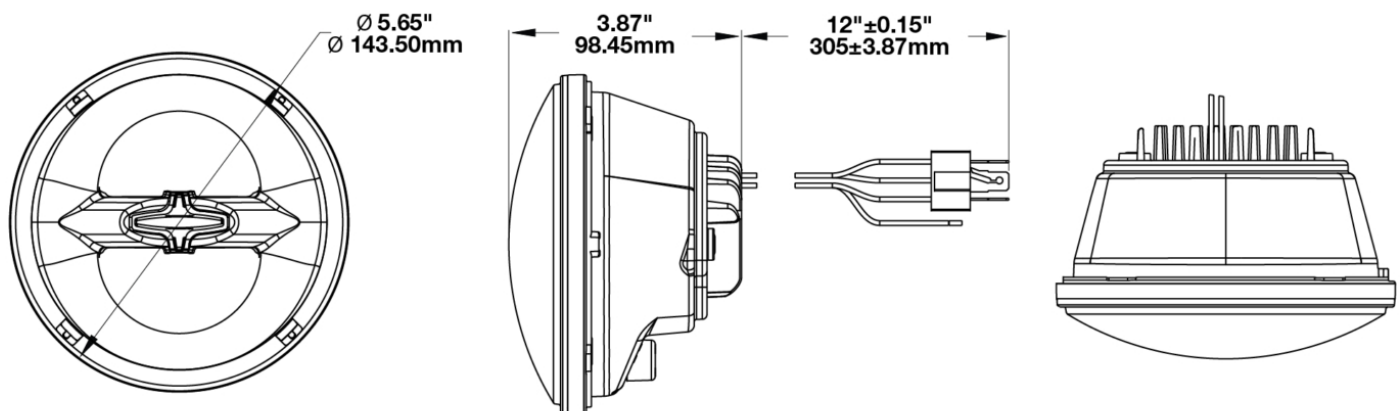

PRODUCT DIMENSIONS

Print date: 2024-11-08

© 2024 J.W. Speaker Corporation • Germantown, WI U.S.A.
www.jwspeaker.com • speaker@jwspeaker.com • 262.251.6660

J.W. SPEAKER
Engineered. Lighting. Solutions.