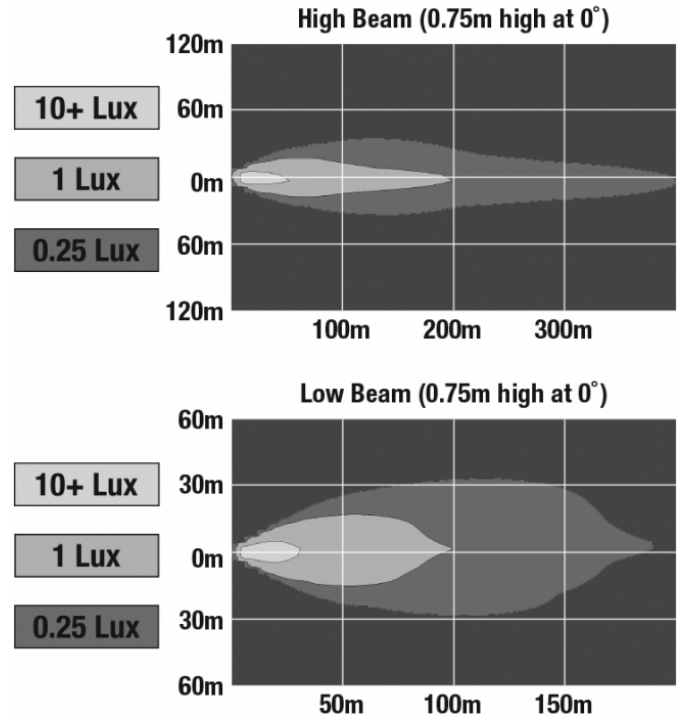

Reflector LED Headlights - Model 8620

PRODUCT INFORMATION

Description	12V DOT/ECE High & Low Beam Reflector Headlight with Chrome Inner Bezel
Height	145.00 mm / 5.71 in
Width	145.00 mm / 5.71 in
Depth	98.50 mm / 3.88 in
Shape	Round
Outer Lens Material	Polycarbonate
Outer Lens Color	Clear
Housing Material	Aluminum
Housing Color	Black
Bezel Color	Chrome
Retrofits	Bucket 5.75" Round Headlights (PAR46)
Connector or Wiring	H4
Mating Connector	H4 AMP#172515-2
Product Weight	1.49 lbs / 0.68 kgs
Shipping Weight	2.90 lbs / 1.32 kgs
Additional Information	Includes H-4 connector with 4th front position wire for ECE compliance.

Reflector LED Headlights - Model 8620

ELECTRICAL SPECIFICATIONS

Input Voltage	12V DC
Operating Voltage	9-16V DC
Black Wire	Ground
White Wire	High Beam
Yellow Wire	Low Beam
Red Wire	Front Position
Current Draw	2.67A @ 12V DC (High Beam) 1.67A @ 12V DC (Low Beam) 0.13A @ 12V DC (Front Position)

J.W. SPEAKER 
Engineered. Lighting. Solutions.

Reflector LED Headlights - Model 8620

PHOTOMETRIC SPECIFICATIONS

Raw Lumen Output	1,620 (High Beam); 925 (Low Beam)
Effective Lumen Output	850 (High Beam); 500 (Low Beam)
Candela Output	41,000 (High Beam); 12,110 (Low Beam)
Nominal LED Color Temperature	5000 K
Beam Pattern(s)	Forward Lighting - High Beam (DOT/ECE) Forward Lighting - Low Beam (DOT/ECE) Signalization - Front Position