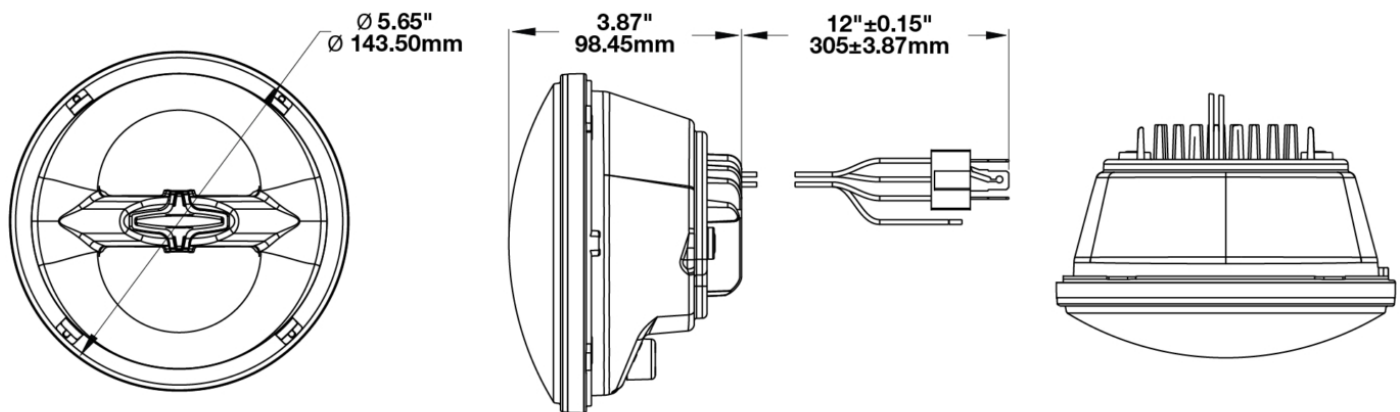

## PRODUCT INFORMATION

<b>Description</b>	12V DOT/ECE Reflector Headlight with Chrome Inner Bezel
<b>Height</b>	145.00 mm / 5.71 in
<b>Width</b>	145.00 mm / 5.71 in
<b>Depth</b>	98.50 mm / 3.88 in
<b>Shape</b>	Round
<b>Outer Lens Material</b>	Polycarbonate
<b>Outer Lens Color</b>	Clear
<b>Housing Material</b>	Aluminum
<b>Housing Color</b>	Black
<b>Bezel Color</b>	Chrome
<b>Retrofits</b>	Bucket 5.75" Round Headlights (PAR46)
<b>Connector or Wiring</b>	H4
<b>Mating Connector</b>	H4 AMP#172515-2
<b>Shipping Weight</b>	2.45 lbs / 1.11 kgs
<b>Additional Information</b>	Includes H-4 connector with 4th front position wire for ECE compliance.