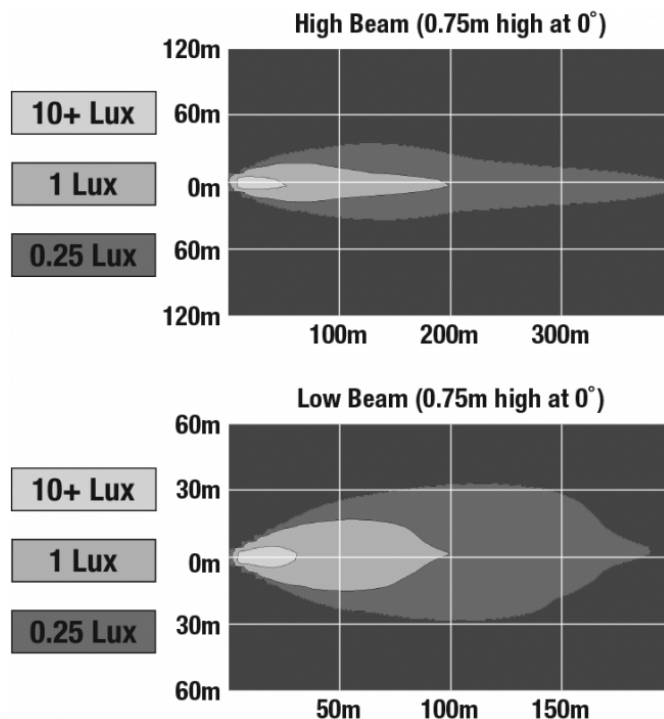

Reflector LED Headlights - Model 8620

PRODUCT INFORMATION

Description	12V DOT/ECE High & Low Beam Reflector Headlight with Chrome Inner Bezel
Height	145.00 mm / 5.71 in
Width	145.00 mm / 5.71 in
Depth	98.50 mm / 3.88 in
Shape	Round
Outer Lens Material	Polycarbonate
Outer Lens Color	Clear
Housing Material	Aluminum
Housing Color	Black
Bezel Color	Chrome
Retrofits	Bucket 5.75" Round Headlights (PAR46)
Connector or Wiring	H4
Mating Connector	H4 AMP#172515-2
Product Weight	1.49 lbs / 0.68 kgs
Shipping Weight	2.90 lbs / 1.32 kgs
Additional Information	Includes H-4 connector with 4th front position wire for ECE compliance.

Reflector LED Headlights - Model 8620

ELECTRICAL SPECIFICATIONS

Input Voltage	12V DC
Operating Voltage	9-16V DC
Black Wire	Ground
White Wire	High Beam
Yellow Wire	Low Beam
Red Wire	Front Position
Current Draw	2.67A @ 12V DC (High Beam) 1.67A @ 12V DC (Low Beam) 0.13A @ 12V DC (Front Position)

J.W. SPEAKER 
Engineered. Lighting. Solutions.

Reflector LED Headlights - Model 8620

PHOTOMETRIC SPECIFICATIONS

Raw Lumen Output	1,620 (High Beam); 925 (Low Beam)
Effective Lumen Output	850 (High Beam); 500 (Low Beam)
Candela Output	41,000 (High Beam); 12,110 (Low Beam)
Nominal LED Color Temperature	5000 K
Beam Pattern(s)	Forward Lighting - High Beam (DOT/ECE) Forward Lighting - Low Beam (DOT/ECE) Signalization - Front Position