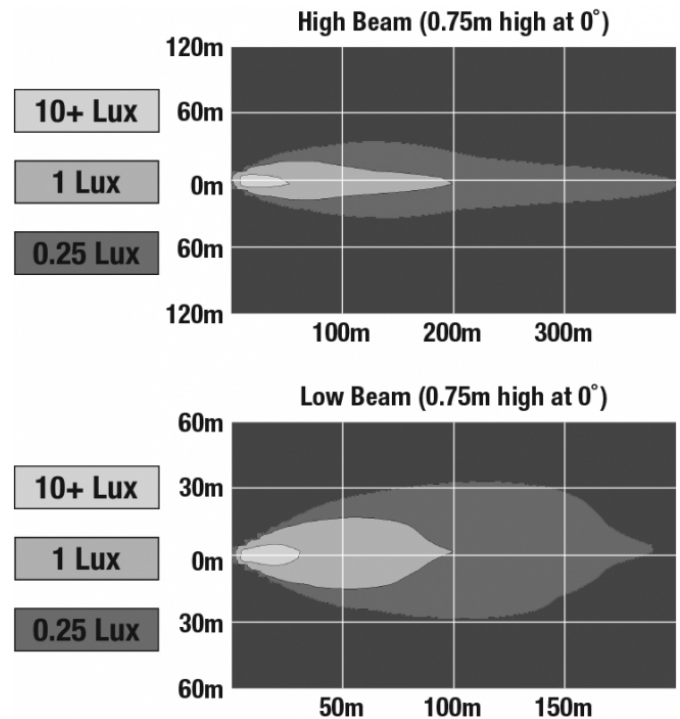

Reflector LED Headlights - Model 8620

PRODUCT INFORMATION

Description	12V DOT/ECE Reflector Headlight with Chrome Inner Bezel
Height	145.00 mm / 5.71 in
Width	145.00 mm / 5.71 in
Depth	98.50 mm / 3.88 in
Shape	Round
Outer Lens Material	Polycarbonate
Outer Lens Color	Clear
Housing Material	Aluminum
Housing Color	Black
Bezel Color	Chrome
Retrofits	Bucket 5.75" Round Headlights (PAR46)
Connector or Wiring	H4
Mating Connector	H4 AMP#172515-2
Product Weight	1.49 lbs / 0.68 kgs
Shipping Weight	2.45 lbs / 1.11 kgs
Additional Information	□Includes H-4 connector with 4th front position wire for ECE compliance.

Reflector LED Headlights - Model 8620

ELECTRICAL SPECIFICATIONS

Input Voltage	12V DC
Operating Voltage	9-16V DC
Black Wire	Ground
White Wire	High Beam
Yellow Wire	Low Beam
Red Wire	Front Position
Current Draw	2.67A @ 12V DC (High Beam) 1.67A @ 12V DC (Low Beam) 0.13A @ 12V DC (Front Position)

J.W. SPEAKER
Engineered. Lighting. Solutions.

Reflector LED Headlights - Model 8620

PHOTOMETRIC SPECIFICATIONS

Raw Lumen Output	1,620 (High Beam); 925 (Low Beam)
Effective Lumen Output	850 (High Beam); 500 (Low Beam)
Candela Output	41,000 (High Beam); 12,110 (Low Beam)
Nominal LED Color Temperature	5000 K
Beam Pattern(s)	Forward Lighting - High Beam (DOT/ECE) Forward Lighting - Low Beam (DOT/ECE) Signalization - Front Position