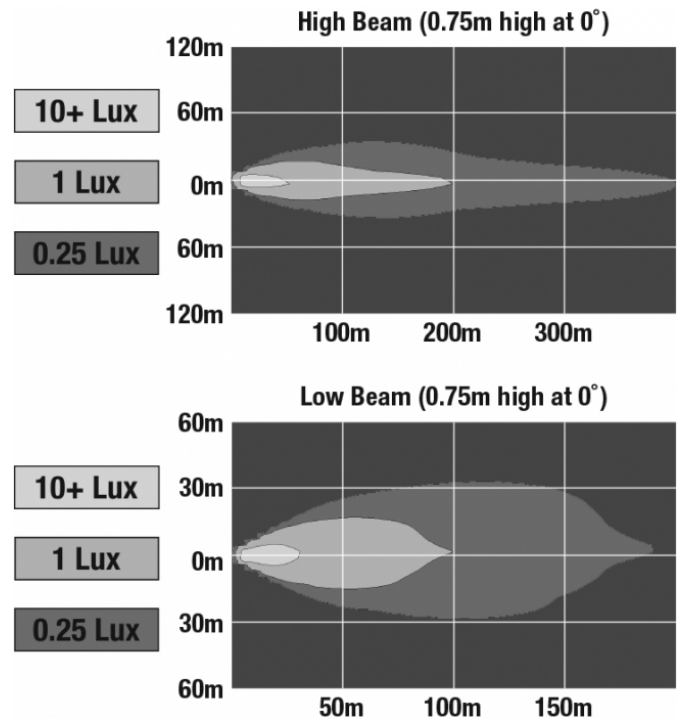

## PRODUCT INFORMATION

<b>Description</b>	12V DOT/ECE Reflector Headlight with Chrome Inner Bezel
<b>Height</b>	145.00 mm / 5.71 in
<b>Width</b>	145.00 mm / 5.71 in
<b>Depth</b>	98.50 mm / 3.88 in
<b>Shape</b>	Round
<b>Outer Lens Material</b>	Polycarbonate
<b>Outer Lens Color</b>	Clear
<b>Housing Material</b>	Aluminum
<b>Housing Color</b>	Black
<b>Bezel Color</b>	Chrome
<b>Retrofits</b>	Bucket 5.75" Round Headlights (PAR46)
<b>Connector or Wiring</b>	H4
<b>Mating Connector</b>	H4 AMP#172515-2
<b>Shipping Weight</b>	2.45 lbs / 1.11 kgs
<b>Additional Information</b>	Includes H-4 connector with 4th front position wire for ECE compliance.

## ELECTRICAL SPECIFICATIONS

<b>Input Voltage</b>	12V DC
<b>Operating Voltage</b>	9-16V DC
<b>Black Wire</b>	Ground
<b>White Wire</b>	High Beam
<b>Yellow Wire</b>	Low Beam
<b>Red Wire</b>	Front Position
<b>Current Draw</b>	2.67A @ 12V DC (High Beam) 1.67A @ 12V DC (Low Beam) 0.13A @ 12V DC (Front Position)

## REGULATORY STANDARDS COMPLIANCE

Buy America Standards  
ECE Reg 50  
FMVSS 108 Table XX  
SAE J584

ECE Reg 113  
Eco Friendly  
IEC IP67  
Tested to ECE Reg. 10  
(Radiated Emissions only)

**Print date: 2018-02-21**

## PHOTOMETRIC SPECIFICATIONS

<b>Raw Lumen Output</b>	1,620 (High Beam); 925 (Low Beam)
<b>Effective Lumen Output</b>	850 (High Beam); 500 (Low Beam)
<b>Candela Output</b>	41,000 (High Beam); 12,110 (Low Beam)
<b>Nominal LED Color Temperature</b>	5000 K
<b>Beam Pattern(s)</b>	Forward Lighting - High Beam (DOT/ECE) Forward Lighting - Low Beam (DOT/ECE) Signalization - Front Position