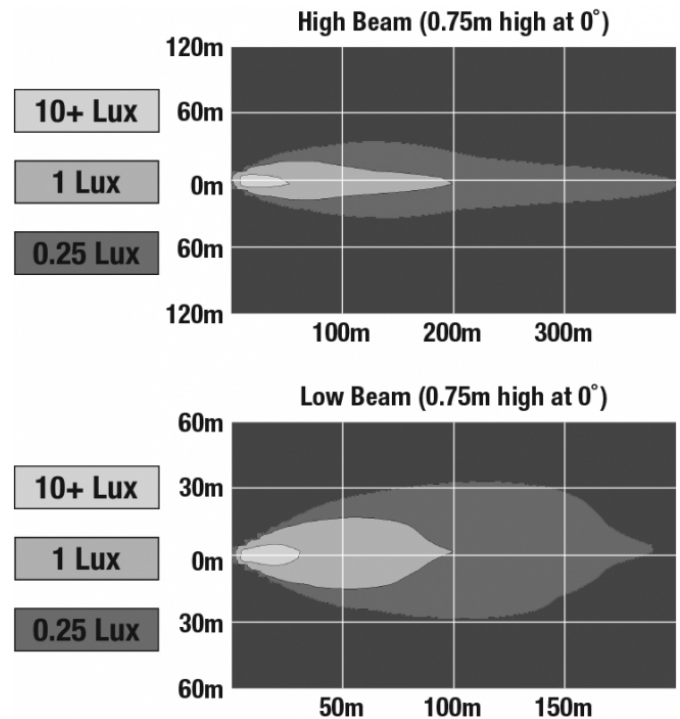

## PRODUCT INFORMATION

<b>Description</b>	12V DOT/ECE Reflector Headlight with Chrome Inner Bezel
<b>Height</b>	145.00 mm / 5.71 in
<b>Width</b>	145.00 mm / 5.71 in
<b>Depth</b>	98.50 mm / 3.88 in
<b>Shape</b>	Round
<b>Outer Lens Material</b>	Polycarbonate
<b>Outer Lens Color</b>	Clear
<b>Housing Material</b>	Aluminum
<b>Housing Color</b>	Black
<b>Bezel Color</b>	Chrome
<b>Retrofits</b>	Bucket 5.75" Round Headlights (PAR46)
<b>Connector or Wiring</b>	H4
<b>Mating Connector</b>	H4 AMP#172515-2
<b>Shipping Weight</b>	2.45 lbs / 1.11 kgs
<b>Additional Information</b>	Includes H-4 connector with 4th front position wire for ECE compliance.

## ELECTRICAL SPECIFICATIONS

<b>Input Voltage</b>	12V DC
<b>Operating Voltage</b>	9-16V DC
<b>Black Wire</b>	Ground
<b>White Wire</b>	High Beam
<b>Yellow Wire</b>	Low Beam
<b>Red Wire</b>	Front Position
<b>Current Draw</b>	2.67A @ 12V DC (High Beam) 1.67A @ 12V DC (Low Beam) 0.13A @ 12V DC (Front Position)

## REGULATORY STANDARDS COMPLIANCE

Buy America Standards  
ECE Reg 50  
FMVSS 108 Table XX  
SAE J584

ECE Reg 113  
Eco Friendly  
IEC IP67  
Tested to ECE Reg. 10  
(Radiated Emissions only)

**Print date: 2017-10-22**

## PHOTOMETRIC SPECIFICATIONS

<b>Raw Lumen Output</b>	1,620 (High Beam); 925 (Low Beam)
<b>Effective Lumen Output</b>	850 (High Beam); 500 (Low Beam)
<b>Candela Output</b>	41,000 (High Beam); 12,110 (Low Beam)
<b>Nominal LED Color Temperature</b>	5000 K
<b>Beam Pattern(s)</b>	Forward Lighting - High Beam (DOT/ECE) Forward Lighting - Low Beam (DOT/ECE) Signalization - Front Position