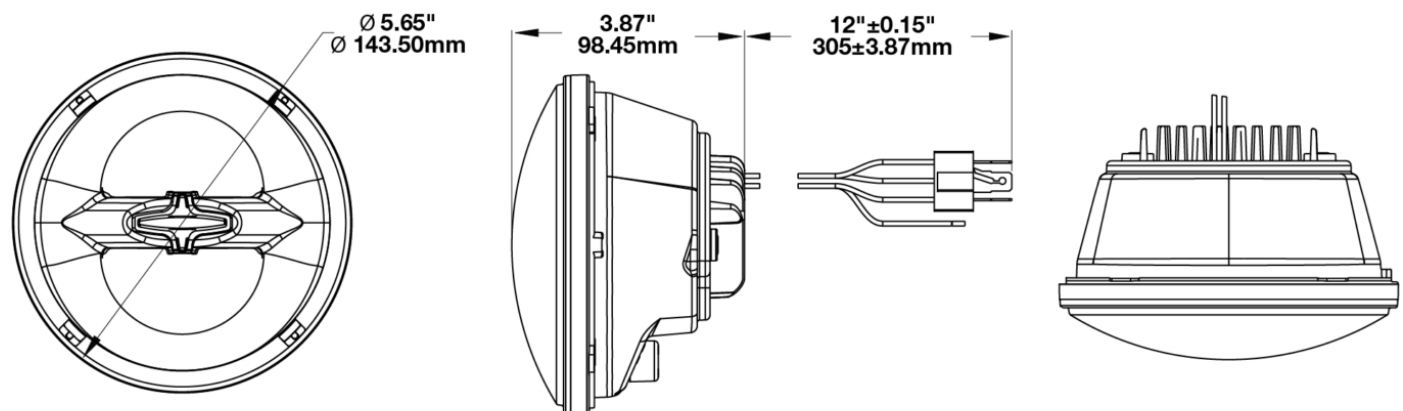

PRODUCT DIMENSIONS

Print date: 2018-11-14

© 2018 J.W. Speaker Corporation • Germantown, WI U.S.A.
www.jwspeaker.com • speaker@jwspeaker.com • 262.251.6660

J.W. SPEAKER
Engineered. Lighting. Solutions.