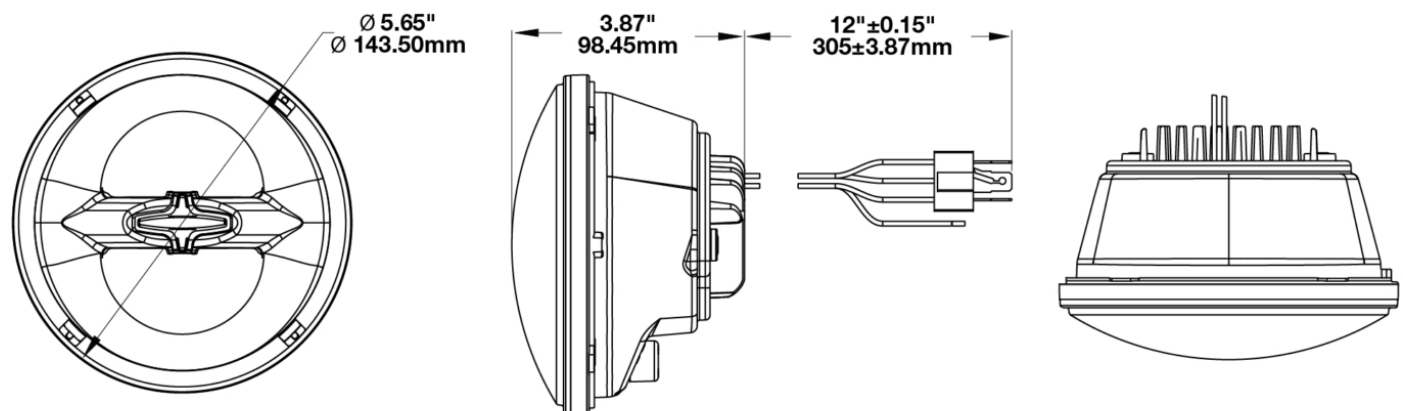

PRODUCT DIMENSIONS

Print date: 2019-02-16

© 2019 J.W. Speaker Corporation • Germantown, WI U.S.A.
www.jwspeaker.com • speaker@jwspeaker.com • 262.251.6660

J.W. SPEAKER
Engineered. Lighting. Solutions.