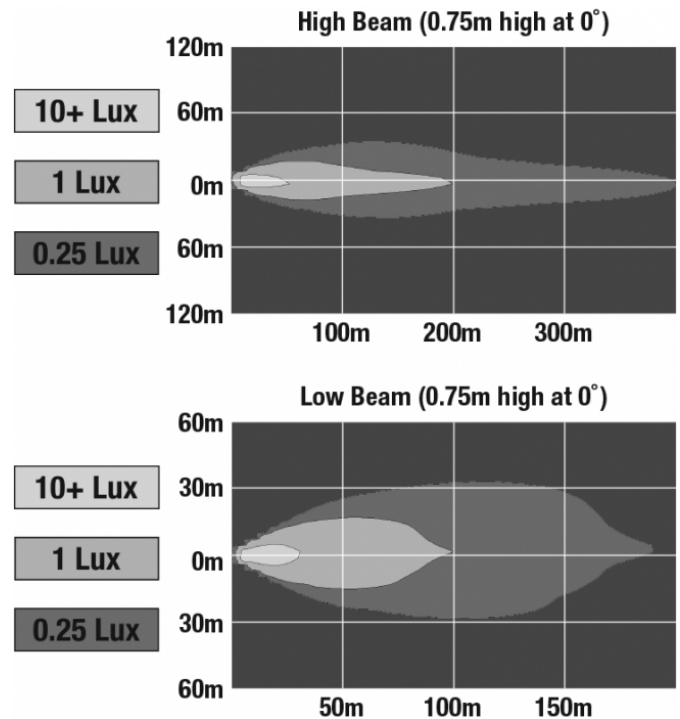

Reflector LED Headlights - Model 8620

PRODUCT INFORMATION

Description	12V DOT/ECE Reflector Headlight with Chrome Inner Bezel
Height	145.00 mm / 5.71 in
Width	145.00 mm / 5.71 in
Depth	98.50 mm / 3.88 in
Shape	Round
Outer Lens Material	Polycarbonate
Outer Lens Color	Clear
Housing Material	Aluminum
Housing Color	Black
Bezel Color	Chrome
Retrofits	Bucket 5.75" Round Headlights (PAR46)
Connector or Wiring	H4
Mating Connector	H4 AMP#172515-2
Product Weight	1.49 lbs / 0.68 kgs
Shipping Weight	2.45 lbs / 1.11 kgs
Additional Information	□ Includes H-4 connector with 4th front position wire for ECE compliance.

Reflector LED Headlights - Model 8620

ELECTRICAL SPECIFICATIONS

Input Voltage	12V DC
Operating Voltage	9-16V DC
Black Wire	Ground
White Wire	High Beam
Yellow Wire	Low Beam
Red Wire	Front Position
Current Draw	2.67A @ 12V DC (High Beam) 1.67A @ 12V DC (Low Beam) 0.13A @ 12V DC (Front Position)

J.W. SPEAKER®
Engineered. Lighting. Solutions.

Reflector LED Headlights - Model 8620

PHOTOMETRIC SPECIFICATIONS

Raw Lumen Output	1,620 (High Beam); 925 (Low Beam)
Effective Lumen Output	850 (High Beam); 500 (Low Beam)
Candela Output	41,000 (High Beam); 12,110 (Low Beam)
Nominal LED Color Temperature	5000 K
Beam Pattern(s)	Forward Lighting - High Beam (DOT/ECE) Forward Lighting - Low Beam (DOT/ECE) Signalization - Front Position