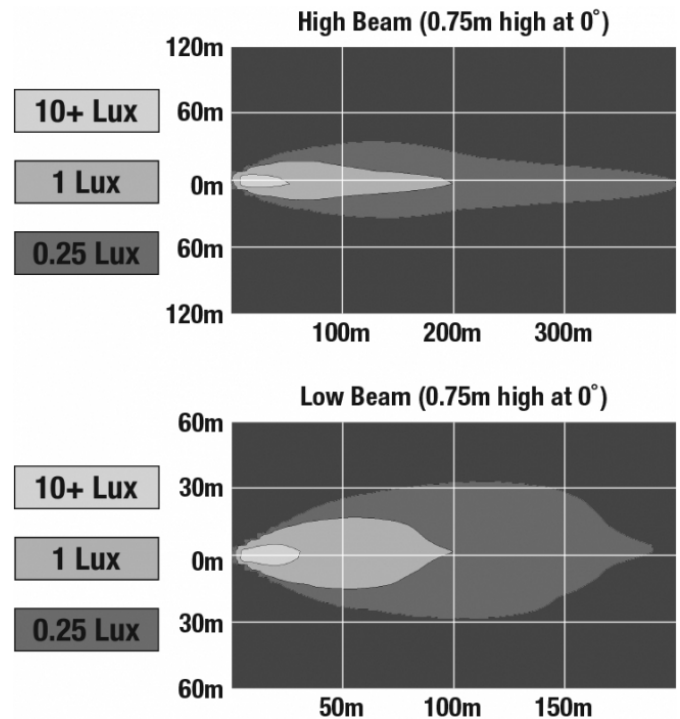

Reflector LED Headlights - Model 8620

PRODUCT INFORMATION

Description	12V DOT/ECE High & Low Beam Reflector Headlight with Chrome Inner Bezel
Height	145.00 mm / 5.71 in
Width	145.00 mm / 5.71 in
Depth	98.50 mm / 3.88 in
Shape	Round
Outer Lens Material	Polycarbonate
Outer Lens Color	Clear
Housing Material	Aluminum
Housing Color	Black
Bezel Color	Chrome
Retrofits	Bucket 5.75" Round Headlights (PAR46)
Connector or Wiring	H4
Mating Connector	H4 AMP#172515-2
Product Weight	1.49 lbs / 0.68 kgs
Shipping Weight	2.90 lbs / 1.32 kgs
Additional Information	Includes H-4 connector with 4th front position wire for ECE compliance.

Reflector LED Headlights - Model 8620

ELECTRICAL SPECIFICATIONS

Input Voltage	12V DC
Operating Voltage	9-16V DC
Black Wire	Ground
White Wire	High Beam
Yellow Wire	Low Beam
Red Wire	Front Position
Current Draw	2.67A @ 12V DC (High Beam) 1.67A @ 12V DC (Low Beam) 0.13A @ 12V DC (Front Position)

J.W. SPEAKER 
Engineered. Lighting. Solutions.

Reflector LED Headlights - Model 8620

PHOTOMETRIC SPECIFICATIONS

Raw Lumen Output	1,620 (High Beam); 925 (Low Beam)
Effective Lumen Output	850 (High Beam); 500 (Low Beam)
Candela Output	41,000 (High Beam); 12,110 (Low Beam)
Nominal LED Color Temperature	5000 K
Beam Pattern(s)	Forward Lighting - High Beam (DOT/ECE) Forward Lighting - Low Beam (DOT/ECE) Signalization - Front Position