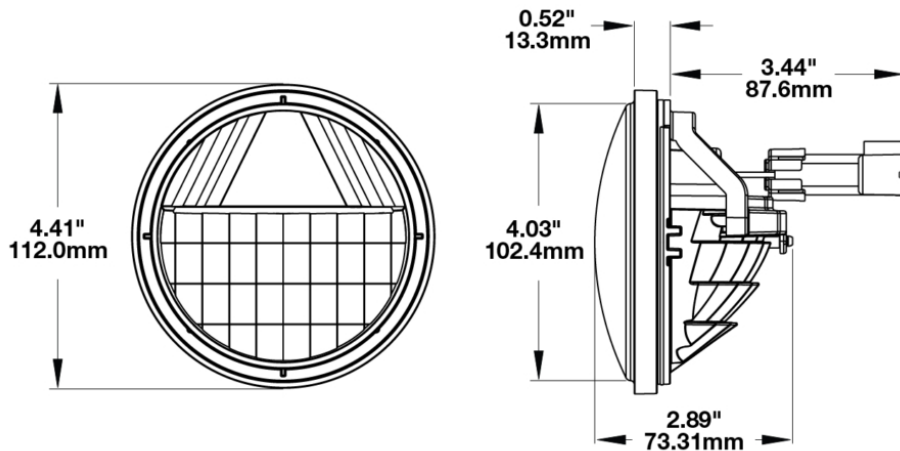

Reflector LED Fog Lights - Model 6025

PRODUCT INFORMATION

| | |
|--------------------------------------|---|
| Description | 12V SAE/ECE RHT & LHT Reflector Fog Light - 2 Light Kit |
| Height | 114.00 mm / 4.49 in |
| Width | 114.00 mm / 4.49 in |
| Depth | 74.00 mm / 2.91 in |
| Shape | Round |
| Outer Lens Material | Polycarbonate |
| Outer Lens Color | Clear |
| Housing Material | Polycarbonate |
| Housing Color | Black |
| Retrofits | Bucket 4.5" Round Fog Lights (PAR36) |
| Minimum Operating Temperature | -40 °C / -40 °F |
| Maximum Operating Temperature | 65 °C / 149 °F |
| Connector or Wiring | Packard 12059450-B |
| Mating Connector | Packard #12124817 |
| Product Weight | 0.50 lbs / 0.23 kgs |
| Shipping Weight | 1.68 lbs / 0.76 kgs |
| Additional Information | 2 bare leads for direct wiring. |

PRODUCT DIMENSIONS

ELECTRICAL SPECIFICATIONS

| | |
|--------------------------|--------------------------------|
| Input Voltage | 12V DC |
| Operating Voltage | 9-16V DC |
| Red Wire | Positive |
| Black Wire | Negative |
| Current Draw | .83A @ 10V DC 0.7A @ 12V DC |