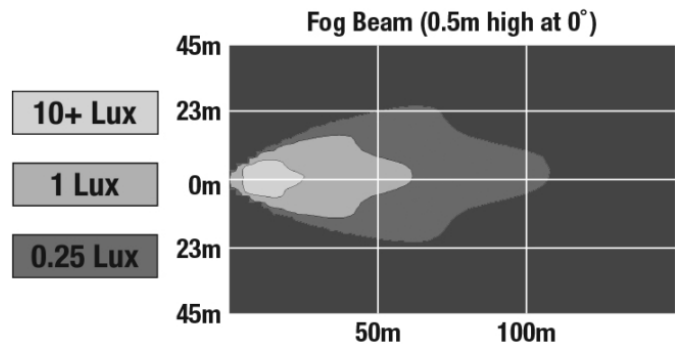

## PRODUCT DIMENSIONS

## PHOTOMETRIC SPECIFICATIONS

<b>Raw Lumen Output</b>	346
<b>Effective Lumen Output</b>	291
<b>Candela Output</b>	12,300
<b>Nominal LED Color Temperature</b>	5000 K
<b>Beam Pattern(s)</b>	Forward Lighting - Fog