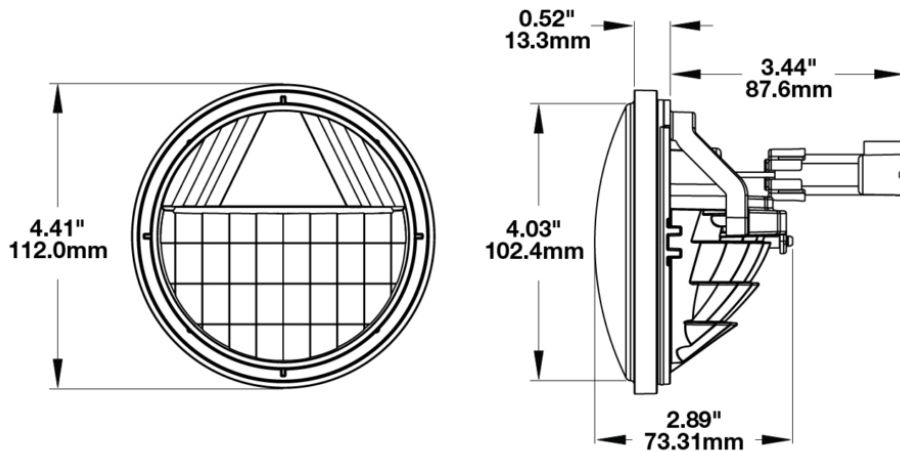

## PRODUCT INFORMATION

<b>Description</b>	12V SAE/ECE RHT & LHT Reflector Fog Light - 2 Light Kit
<b>Height</b>	114.00 mm / 4.49 in
<b>Width</b>	114.00 mm / 4.49 in
<b>Depth</b>	74.00 mm / 2.91 in
<b>Shape</b>	Round
<b>Outer Lens Material</b>	Polycarbonate
<b>Outer Lens Color</b>	Clear
<b>Housing Material</b>	Polycarbonate
<b>Housing Color</b>	Black
<b>Retrofits</b>	Bucket 4.5" Round Fog Lights (PAR36)
<b>Minimum Operating Temperature</b>	-40 °C / -40 °F
<b>Maximum Operating Temperature</b>	65 °C / 149 °F
<b>Connector or Wiring</b>	Packard 12059450-B
<b>Mating Connector</b>	Packard #12124817
<b>Product Weight</b>	1.00 lbs / 0.45 kgs
<b>Shipping Weight</b>	1.68 lbs / 0.76 kgs
<b>Additional Information</b>	2 bare leads for direct wiring.

## PRODUCT DIMENSIONS