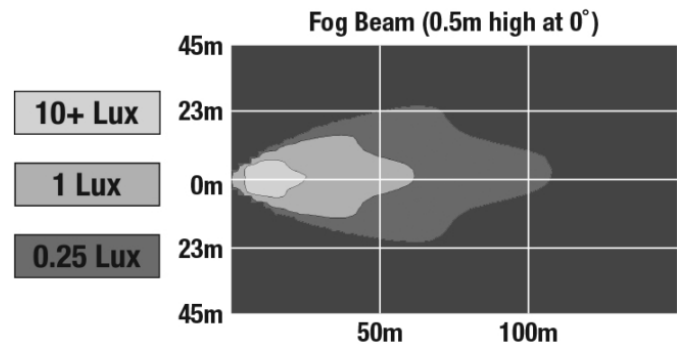

Reflector LED Fog Lights - Model 6025

PHOTOMETRIC SPECIFICATIONS

| | |
|--------------------------------------|------------------------|
| Raw Lumen Output | 346 |
| Effective Lumen Output | 291 |
| Candela Output | 12,300 |
| Nominal LED Color Temperature | 5000 K |
| Beam Pattern(s) | Forward Lighting - Fog |