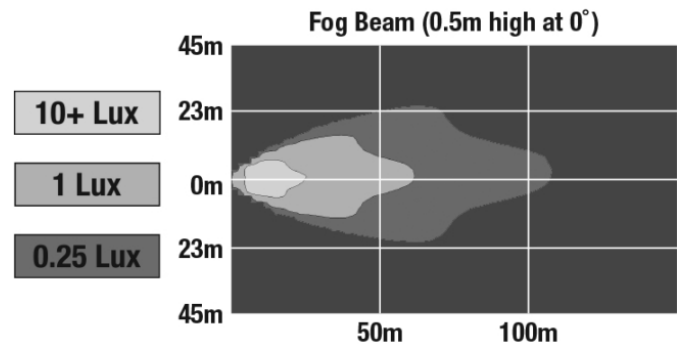

## PRODUCT DIMENSIONS

## PHOTOMETRIC SPECIFICATIONS

<b>Raw Lumen Output</b>	346
<b>Effective Lumen Output</b>	291
<b>Candela Output</b>	12,300
<b>Nominal LED Color Temperature</b>	5000 K
<b>Beam Pattern(s)</b>	Forward Lighting - Fog