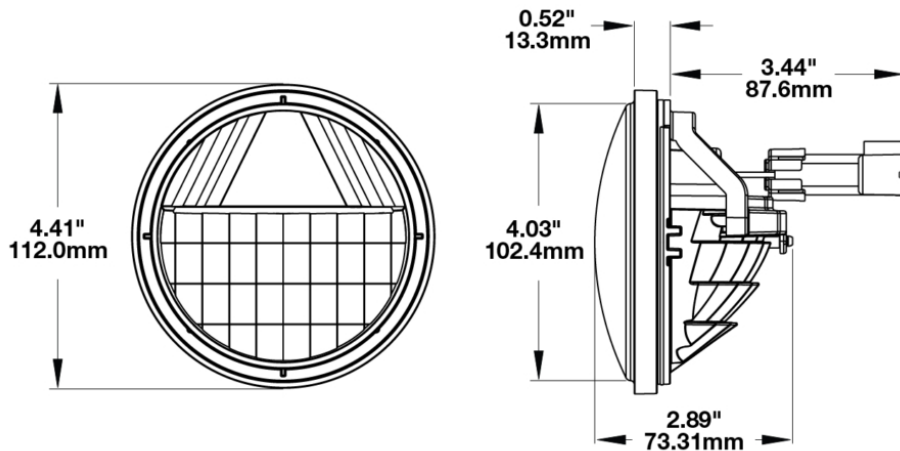

Reflector LED Fog Lights - Model 6025

PRODUCT DIMENSIONS

ELECTRICAL SPECIFICATIONS

Input Voltage	12V DC
Operating Voltage	9-16V DC
Red Wire	Positive
Black Wire	Negative
Current Draw	.83A @ 10V DC 0.7A @ 12V DC