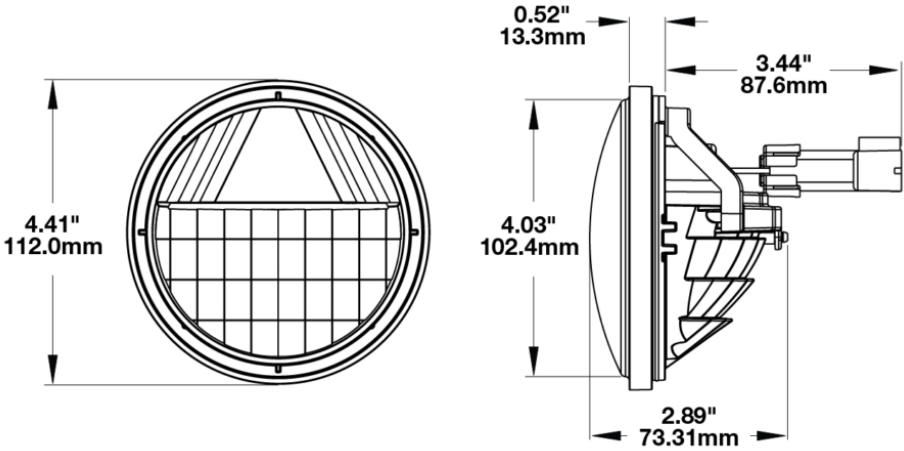

## PRODUCT INFORMATION

<b>Description</b>	12V SAE/ECE RHT & LHT Reflector Fog Light
<b>Height</b>	114.00 mm / 4.49 in
<b>Width</b>	114.00 mm / 4.49 in
<b>Depth</b>	74.00 mm / 2.91 in
<b>Shape</b>	Round
<b>Outer Lens Material</b>	Polycarbonate
<b>Outer Lens Color</b>	Clear
<b>Housing Material</b>	Polycarbonate
<b>Housing Color</b>	Black
<b>Retrofits</b>	Bucket 4.5" Round Fog Lights (PAR36)
<b>Minimum Operating Temperature</b>	-40 °C / -40 °F
<b>Maximum Operating Temperature</b>	65 °C / 149 °F
<b>Connector or Wiring</b>	Packard 12059450-B
<b>Mating Connector</b>	Packard #12124817
<b>Product Weight</b>	0.50 lbs / 0.23 kgs
<b>Shipping Weight</b>	0.64 lbs / 0.29 kgs
<b>Additional Information</b>	2 bare leads for direct wiring.

## PRODUCT DIMENSIONS