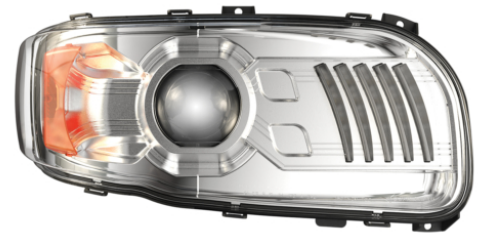

Peterbilt POD LED Headlights - Model 9600

PRODUCT INFORMATION

Description	12V Peterbilt LED Headlight, Right-hand, Chrome Bezel (Single light)
Height	215.00 mm / 8.46 in
Width	443.00 mm / 17.44 in
Depth	210.00 mm / 8.27 in
Shape	Stylized
Outer Lens Material	Polycarbonate
Outer Lens Color	Clear
Housing Material	Polycarbonate
Housing Color	Black
Bezel Color	Chrome
Minimum Operating Temperature	-40 °C / -40 °F
Maximum Operating Temperature	65 °C / 149 °F
Connector or Wiring	Deutsch DT04-8PA
Mating Connector	Deutsch DT06-8SA
Product Weight	5.65 lbs / 2.56 kgs
Shipping Weight	7.00 lbs / 3.18 kgs

ELECTRICAL SPECIFICATIONS

Input Voltage	12V DC
Operating Voltage	9-18V DC
Transient Spike Protection	330V Peak @ 1 HZ-100 Pulses
Black Wire	Ground
Red Wire	(+) Rear Repeater
White Wire	High Beam
Yellow Wire	Low Beam
Green Wire	Turn Signal
Brown Wire	Side Marker
Current Draw	2.1A @ 12V DC (Low Beam) 4.2A @ 12V DC (High Beam) 2.15A @ 12V DC (Turn) 0.34A @ 12V DC (Side Marker/Parking)