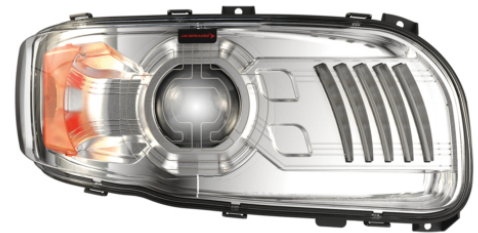

# Peterbilt POD LED Headlights - Model 9600

## PRODUCT INFORMATION

<b>Description</b>	12V Peterbilt LED Heated Headlight, Right-hand, Chrome Bezel (Single light)
<b>Height</b>	215.00 mm / 8.46 in
<b>Width</b>	443.00 mm / 17.44 in
<b>Depth</b>	210.00 mm / 8.27 in
<b>Shape</b>	Stylized
<b>Outer Lens Material</b>	Polycarbonate
<b>Outer Lens Color</b>	Clear
<b>Housing Material</b>	Polycarbonate
<b>Housing Color</b>	Black
<b>Bezel Color</b>	Chrome
<b>Minimum Operating Temperature</b>	-40 °C / -40 °F
<b>Maximum Operating Temperature</b>	65 °C / 149 °F
<b>Connector or Wiring</b>	Deutsch DT04-8PA
<b>Mating Connector</b>	Deutsch DT06-8SA
<b>Product Weight</b>	5.65 lbs / 2.56 kgs
<b>Shipping Weight</b>	7.00 lbs / 3.18 kgs