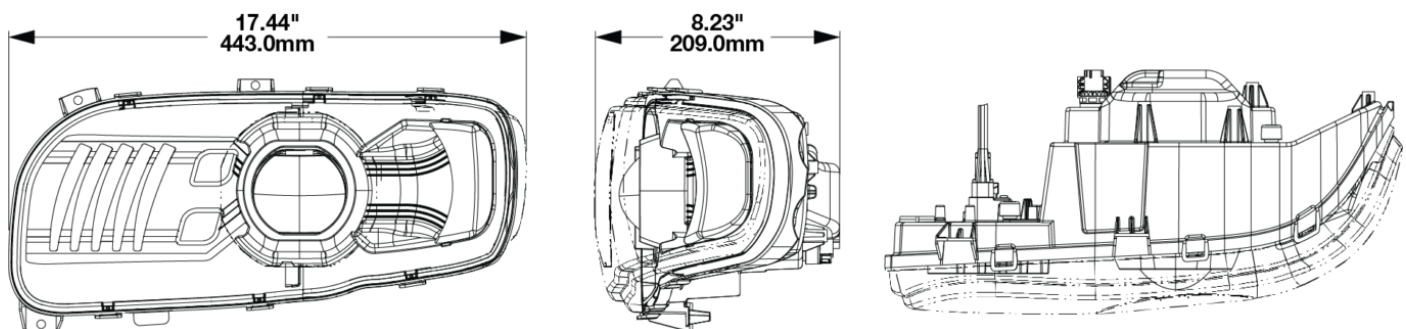

PRODUCT DIMENSIONS

Print date: 2020-11-24

© 2020 J.W. Speaker Corporation • Germantown, WI U.S.A.
www.jwspeaker.com • speaker@jwspeaker.com • 262.251.6660

J.W. SPEAKER
Engineered. Lighting. Solutions.