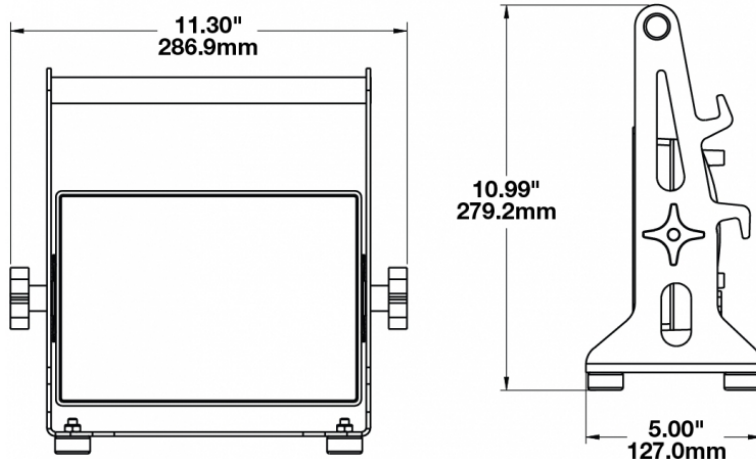

PRODUCT DIMENSIONS

Print date: 2017-09-26

© 2017 J.W. Speaker Corporation • Germantown, WI U.S.A.
www.jwspeaker.com • speaker@jwspeaker.com • 262.251.6660

J.W. SPEAKER
Engineered. Lighting. Solutions.