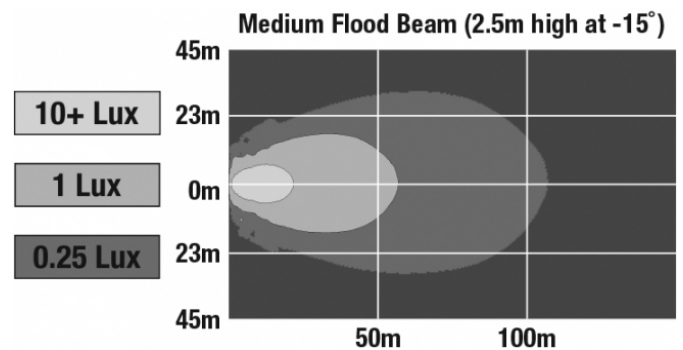

## PHOTOMETRIC SPECIFICATIONS

<b>Raw Lumen Output</b>	8,100
<b>Effective Lumen Output</b>	3,900
<b>Nominal LED Color Temperature</b>	4750 K
<b>Beam Pattern(s)</b>	Forward Lighting - Flood (Medium)

Print date: 2017-09-26