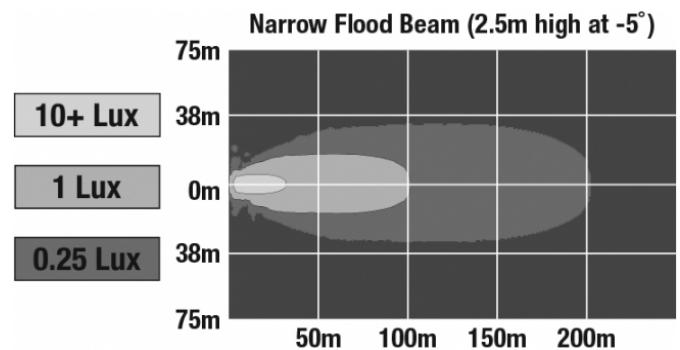

Portable LED Work Light - Model 523

PRODUCT INFORMATION

Description	OBS - 120V Portable LED Work Light with Narrow Flood Beam Pattern
Height	279.15 mm / 10.99 in
Width	287.02 mm / 11.3 in
Depth	127.00 mm / 5 in
Shape	Rectangular
Outer Lens Material	Polycarbonate
Outer Lens Color	Clear
Housing Material	Die-Cast Aluminum
Housing Color	Black
Maximum Operating Temperature	65 °C / 149 °F
Connector or Wiring	Integrated NEMA 5-15 Plug (120V Version); 10m Power Cord with Cigarette Lighter Plug (12V Version)
Product Weight	7.00 lbs / 3.18 kgs

Eco Friendly

PHOTOMETRIC SPECIFICATIONS

Raw Lumen Output	8,100
Effective Lumen Output	3,900
Nominal LED Color Temperature	4750 K
Beam Pattern(s)	Forward Lighting - Flood (Narrow)

Print date: 2017-09-26

© 2017 J.W. Speaker Corporation • Germantown, WI U.S.A.
www.jwspeaker.com • speaker@jwspeaker.com • 262.251.6660