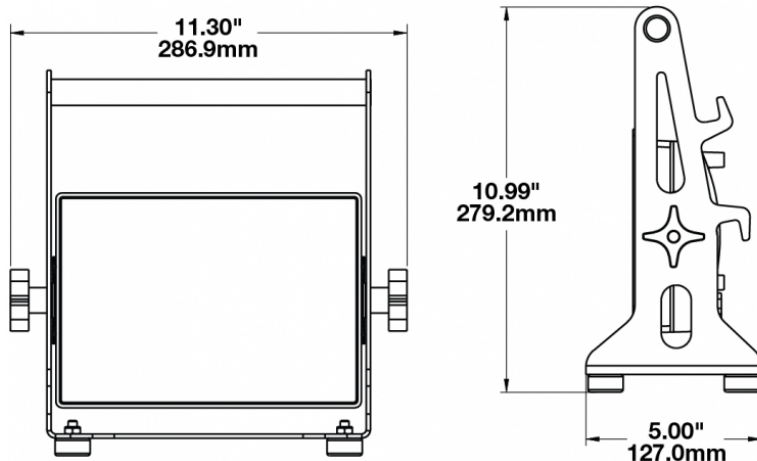

Portable LED Work Light - Model 523

PRODUCT INFORMATION

Description	OBS - 120V Portable LED Work Light with Narrow Flood Beam Pattern
Height	279.15 mm / 10.99 in
Width	287.02 mm / 11.3 in
Depth	127.00 mm / 5 in
Shape	Rectangular
Outer Lens Material	Polycarbonate
Outer Lens Color	Clear
Housing Material	Die-Cast Aluminum
Housing Color	Black
Maximum Operating Temperature	65 °C / 149 °F
Connector or Wiring	Integrated NEMA 5-15 Plug (120V Version); 10m Power Cord with Cigarette Lighter Plug (12V Version)
Product Weight	7.00 lbs / 3.18 kgs

PRODUCT DIMENSIONS

Print date: 2017-09-26

© 2017 J.W. Speaker Corporation • Germantown, WI U.S.A.
 www.jwspeaker.com • speaker@jwspeaker.com • 262.251.6660

Portable LED Work Light - Model 523

ELECTRICAL SPECIFICATIONS

Eco Friendly

PHOTOMETRIC SPECIFICATIONS

Raw Lumen Output	8,100
Effective Lumen Output	3,900
Nominal LED Color Temperature	4750 K
Beam Pattern(s)	Forward Lighting - Flood (Narrow)

Print date: 2017-09-26

© 2017 J.W. Speaker Corporation • Germantown, WI U.S.A.
www.jwspeaker.com • speaker@jwspeaker.com • 262.251.6660