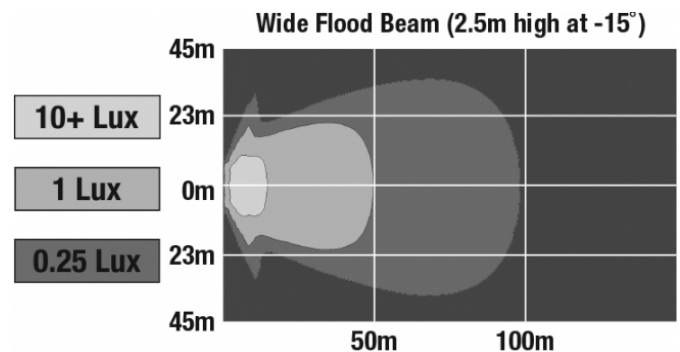

## PHOTOMETRIC SPECIFICATIONS

<b>Raw Lumen Output</b>	8,100
<b>Effective Lumen Output</b>	3,900
<b>Nominal LED Color Temperature</b>	4750 K
<b>Beam Pattern(s)</b>	Forward Lighting - Flood (Wide)

Print date: 2017-09-24