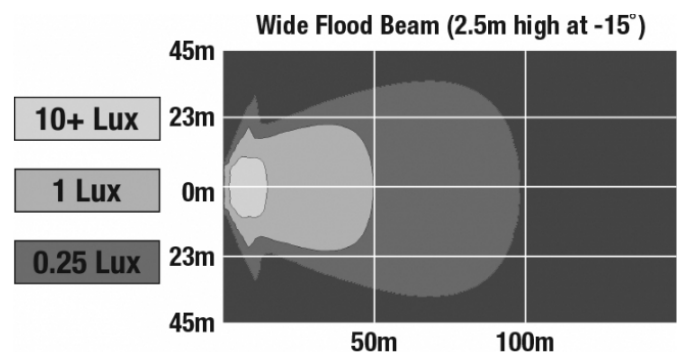

## PHOTOMETRIC SPECIFICATIONS

**Raw Lumen Output** 8,100  
**Effective Lumen Output** 3,900  
**Nominal LED Color Temperature** 5000 K  
**Beam Pattern(s)** Forward Lighting - Flood (Wide)