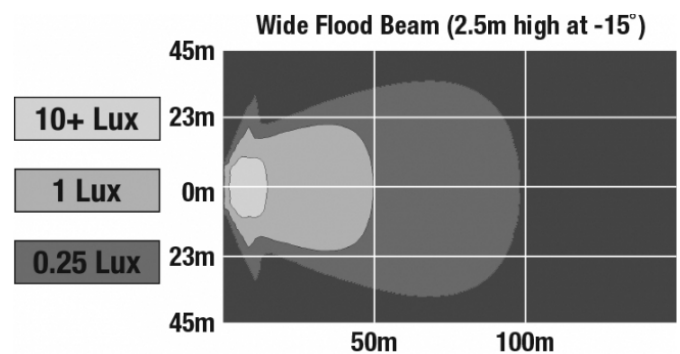

Portable Magnetic LED Work Light Kit - Model 523

REGULATORY STANDARDS COMPLIANCE

Buy America Standards
IEC IP67

Eco Friendly

PHOTOMETRIC SPECIFICATIONS

Raw Lumen Output 8,100
Effective Lumen Output 3,900
Nominal LED Color Temperature 5000 K
Beam Pattern(s) Forward Lighting - Flood (Wide)