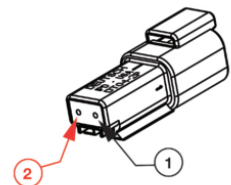

PRODUCT DIMENSIONS

Deutsch DT06-3S

PIN	COLOR
PIN A	Red
PIN B	Brown
PIN C	Black

Deutsch DT06-125A

PIN	COLOR	PIN	COLOR
PIN 1	White	PIN 7	Red
PIN 2	Black	PIN 8	-
PIN 3	Yellow	PIN 9	Brown
PIN 4	-	PIN 10	Black
PIN 5	-	PIN 11	Red
PIN 6	-	PIN 12	-

Deutsch DT06-6S

PIN	FUNCTION
PIN 1	Sidemarkers
PIN 2	Ground
PIN 3	-
PIN 4	Turn
PIN 5	Low Beam
PIN 6	High Beam

Deutsch DT04-2P

PIN	FUNCTION
PIN 1	Ground Rear Repeater
PIN 2	Position Rear Repeater

Print date: 2026-06-14