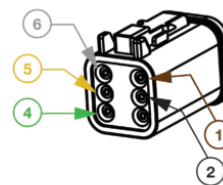

PRODUCT DIMENSIONS

Deutsch DT06-3S

PIN	COLOR
PIN A	Red
PIN B	Brown
PIN C	Black

Deutsch DT06-125A

PIN	COLOR	PIN	COLOR
PIN 1	White	PIN 7	Red
PIN 2	Black	PIN 8	-
PIN 3	Yellow	PIN 9	Brown
PIN 4	-	PIN 10	Black
PIN 5	-	PIN 11	Red
PIN 6	-	PIN 12	-

Deutsch DT06-6S

PIN	FUNCTION
PIN 1	Sidemarkers
PIN 2	Ground
PIN 3	-
PIN 4	Turn
PIN 5	Low Beam
PIN 6	High Beam

Deutsch DT04-2P

PIN	FUNCTION
PIN 1	Ground Rear Repeater
PIN 2	Position Rear Repeater

Print date: 2026-06-14