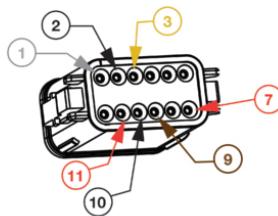

Wire Harness for Peterbilt Trucks 567* & 589, Years 2024 and Newer

PRODUCT INFORMATION

Description	Wire Harness for Peterbilt Trucks 567* & 589, Years 2024 and Newer
Product Weight	0.73 lbs / 0.33 kgs
Shipping Weight	0.73 lbs / 0.33 kgs

PRODUCT DIMENSIONS

Deutsch DT06-3S

PIN	COLOR
PIN A	Red
PIN B	Brown
PIN C	Black

Deutsch DT06-125A

PIN	COLOR	PIN	COLOR
PIN 1	White	PIN 7	Red
PIN 2	Black	PIN 8	-
PIN 3	Yellow	PIN 9	Brown
PIN 4	-	PIN 10	Black
PIN 5	-	PIN 11	Red
PIN 6	-	PIN 12	-

Deutsch DT06-6S

PIN	FUNCTION
PIN 1	Sidemarkers
PIN 2	Ground
PIN 3	-
PIN 4	Turn
PIN 5	Low Beam
PIN 6	High Beam

Deutsch DT04-2P

PIN	FUNCTION
PIN 1	Ground Rear Repeater
PIN 2	Position Rear Repeater

Print date: 2026-06-14