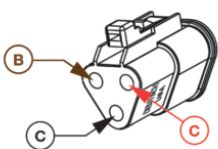

PRODUCT DIMENSIONS

Deutsch DT06-3S

PIN	COLOR
PIN A	Red
PIN B	Brown
PIN C	Black

Deutsch DT06-125A

PIN	COLOR	PIN	COLOR
PIN 1	White	PIN 7	Red
PIN 2	Black	PIN 8	-
PIN 3	Yellow	PIN 9	Brown
PIN 4	-	PIN 10	Black
PIN 5	-	PIN 11	Red
PIN 6	-	PIN 12	-

Deutsch DT06-6S

PIN	FUNCTION
PIN 1	Sidemarkers
PIN 2	Ground
PIN 3	-
PIN 4	Turn
PIN 5	Low Beam
PIN 6	High Beam

Deutsch DT04-2P

PIN	FUNCTION
PIN 1	Ground Rear Repeater
PIN 2	Position Rear Repeater

Print date: 2026-06-14