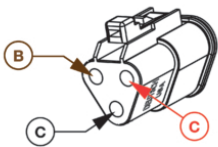

PRODUCT DIMENSIONS

Deutsch DT06-3S

PIN	COLOR
PIN A	Red
PIN B	Brown
PIN C	Black

Deutsch DT06-125A

PIN	COLOR	PIN	COLOR
PIN 1	White	PIN 7	Red
PIN 2	Black	PIN 8	-
PIN 3	Yellow	PIN 9	Brown
PIN 4	-	PIN 10	Black
PIN 5	-	PIN 11	Red
PIN 6	-	PIN 12	-

Deutsch DT06-6S

PIN	FUNCTION
PIN 1	Sidemarkers
PIN 2	Ground
PIN 3	-
PIN 4	Turn
PIN 5	Low Beam
PIN 6	High Beam

Deutsch DT04-2P

PIN	FUNCTION
PIN 1	Ground Rear Repeater
PIN 2	Position Rear Repeater

Print date: 2026-06-20