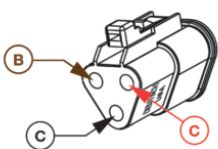

PRODUCT DIMENSIONS

Deutsch DT06-3S

PIN	COLOR
PIN A	Red
PIN B	Brown
PIN C	Black

Deutsch DT06-125A

PIN	COLOR	PIN	COLOR
PIN 1	White	PIN 7	Red
PIN 2	Black	PIN 8	-
PIN 3	Yellow	PIN 9	Brown
PIN 4	-	PIN 10	Black
PIN 5	-	PIN 11	Red
PIN 6	-	PIN 12	-

Deutsch DT06-6S

PIN	FUNCTION
PIN 1	Sidemarkers
PIN 2	Ground
PIN 3	-
PIN 4	Turn
PIN 5	Low Beam
PIN 6	High Beam

Deutsch DT04-2P

PIN	FUNCTION
PIN 1	Ground Rear Repeater
PIN 2	Position Rear Repeater

Print date: 2026-05-30