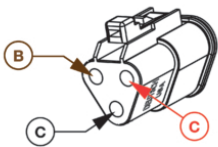

PRODUCT DIMENSIONS

Deutsch DT06-3S

PIN	COLOR
PIN A	Red
PIN B	Brown
PIN C	Black

Deutsch DT06-125A

PIN	COLOR	PIN	COLOR
PIN 1	White	PIN 7	Red
PIN 2	Black	PIN 8	-
PIN 3	Yellow	PIN 9	Brown
PIN 4	-	PIN 10	Black
PIN 5	-	PIN 11	Red
PIN 6	-	PIN 12	-

Deutsch DT06-6S

PIN	FUNCTION
PIN 1	Sidemarkers
PIN 2	Ground
PIN 3	-
PIN 4	Turn
PIN 5	Low Beam
PIN 6	High Beam

Deutsch DT04-2P

PIN	FUNCTION
PIN 1	Ground Rear Repeater
PIN 2	Position Rear Repeater

Print date: 2026-05-09