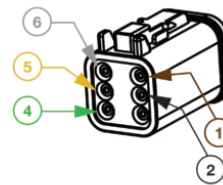

PRODUCT DIMENSIONS

Deutsch DT06-3S

PIN	COLOR
PIN A	Red
PIN B	Brown
PIN C	Black

Deutsch DT06-125A

PIN	COLOR	PIN	COLOR
PIN 1	White	PIN 7	Red
PIN 2	Black	PIN 8	-
PIN 3	Yellow	PIN 9	Brown
PIN 4	-	PIN 10	Black
PIN 5	-	PIN 11	Red
PIN 6	-	PIN 12	-

Deutsch DT06-6S

PIN	FUNCTION
PIN 1	Sidemarkers
PIN 2	Ground
PIN 3	-
PIN 4	Turn
PIN 5	Low Beam
PIN 6	High Beam

Deutsch DT04-2P

PIN	FUNCTION
PIN 1	Ground Rear Repeater
PIN 2	Position Rear Repeater

Print date: 2026-05-09