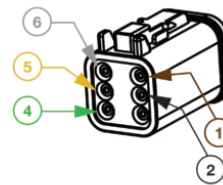

PRODUCT DIMENSIONS

Deutsch DT06-3S

PIN	COLOR
PIN A	Red
PIN B	Brown
PIN C	Black

Deutsch DT06-125A

PIN	COLOR	PIN	COLOR
PIN 1	White	PIN 7	Red
PIN 2	Black	PIN 8	-
PIN 3	Yellow	PIN 9	Brown
PIN 4	-	PIN 10	Black
PIN 5	-	PIN 11	Red
PIN 6	-	PIN 12	-

Deutsch DT06-6S

PIN	FUNCTION
PIN 1	Sidemarkers
PIN 2	Ground
PIN 3	-
PIN 4	Turn
PIN 5	Low Beam
PIN 6	High Beam

Deutsch DT04-2P

PIN	FUNCTION
PIN 1	Ground Rear Repeater
PIN 2	Position Rear Repeater

Print date: 2026-06-20