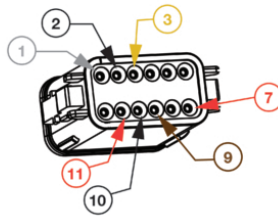

Wire Harness for Peterbilt Trucks 567* & 589, Years 2024 and Newer

PRODUCT INFORMATION

Description	Wire Harness for Peterbilt Trucks 567* & 589, Years 2024 and Newer
Product Weight	0.73 lbs / 0.33 kgs
Shipping Weight	0.73 lbs / 0.33 kgs

PRODUCT DIMENSIONS

Deutsch DT06-3S

PIN	COLOR
PIN A	Red
PIN B	Brown
PIN C	Black

Deutsch DT06-125A

PIN	COLOR	PIN	COLOR
PIN 1	White	PIN 7	Red
PIN 2	Black	PIN 8	-
PIN 3	Yellow	PIN 9	Brown
PIN 4	-	PIN 10	Black
PIN 5	-	PIN 11	Red
PIN 6	-	PIN 12	-

Deutsch DT06-6S

PIN	FUNCTION
PIN 1	Sidemarkers
PIN 2	Ground
PIN 3	-
PIN 4	Turn
PIN 5	Low Beam
PIN 6	High Beam

Deutsch DT04-2P

PIN	FUNCTION
PIN 1	Ground Rear Repeater
PIN 2	Position Rear Repeater

Print date: 2026-05-09