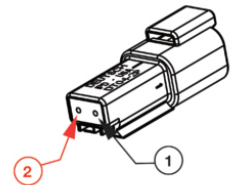

PRODUCT DIMENSIONS

Deutsch DT06-3S

PIN	COLOR
PIN A	Red
PIN B	Brown
PIN C	Black

Deutsch DT06-125A

PIN	COLOR	PIN	COLOR
PIN 1	White	PIN 7	Red
PIN 2	Black	PIN 8	-
PIN 3	Yellow	PIN 9	Brown
PIN 4	-	PIN 10	Black
PIN 5	-	PIN 11	Red
PIN 6	-	PIN 12	-

Deutsch DT06-6S

PIN	FUNCTION
PIN 1	Sidemarkers
PIN 2	Ground
PIN 3	-
PIN 4	Turn
PIN 5	Low Beam
PIN 6	High Beam

Deutsch DT04-2P

PIN	FUNCTION
PIN 1	Ground Rear Repeater
PIN 2	Position Rear Repeater

Print date: 2026-06-20