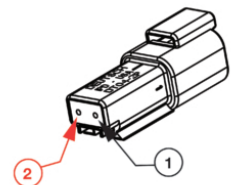

PIN	COLOR
PIN A	Red
PIN B	Brown
PIN C	Black

Deutsch DT06-125A

PIN	COLOR	PIN	COLOR
PIN 1	White	PIN 7	Red
PIN 2	Black	PIN 8	-
PIN 3	Yellow	PIN 9	Brown
PIN 4	-	PIN 10	Black
PIN 5	-	PIN 11	Red
PIN 6	-	PIN 12	-

Deutsch DT06-6S

PIN	FUNCTION
PIN 1	Sidemarkers
PIN 2	Ground
PIN 3	-
PIN 4	Turn
PIN 5	Low Beam
PIN 6	High Beam

Deutsch DT04-2P

PIN	FUNCTION
PIN 1	Ground Rear Repeater
PIN 2	Position Rear Repeater

Print date: 2025-05-17