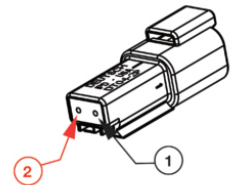

PRODUCT DIMENSIONS

Deutsch DT06-3S

PIN	COLOR
PIN A	Red
PIN B	Brown
PIN C	Black

Deutsch DT06-125A

PIN	COLOR	PIN	COLOR
PIN 1	White	PIN 7	Red
PIN 2	Black	PIN 8	-
PIN 3	Yellow	PIN 9	Brown
PIN 4	-	PIN 10	Black
PIN 5	-	PIN 11	Red
PIN 6	-	PIN 12	-

Deutsch DT06-6S

PIN	FUNCTION
PIN 1	Sidemarkers
PIN 2	Ground
PIN 3	-
PIN 4	Turn
PIN 5	Low Beam
PIN 6	High Beam

Deutsch DT04-2P

PIN	FUNCTION
PIN 1	Ground Rear Repeater
PIN 2	Position Rear Repeater

Print date: 2026-05-09