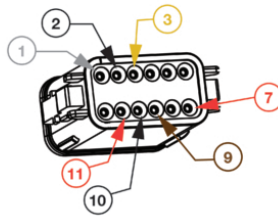

Wire Harness for Peterbilt Trucks 567* & 589, Years 2024 and Newer

PRODUCT INFORMATION

Description	Wire Harness for Peterbilt Trucks 567* & 589, Years 2024 and Newer
Product Weight	0.73 lbs / 0.33 kgs
Shipping Weight	0.73 lbs / 0.33 kgs

PRODUCT DIMENSIONS

Deutsch DT06-3S

PIN	COLOR
PIN A	Red
PIN B	Brown
PIN C	Black

Deutsch DT06-125A

PIN	COLOR	PIN	COLOR
PIN 1	White	PIN 7	Red
PIN 2	Black	PIN 8	-
PIN 3	Yellow	PIN 9	Brown
PIN 4	-	PIN 10	Black
PIN 5	-	PIN 11	Red
PIN 6	-	PIN 12	-

Deutsch DT06-6S

PIN	FUNCTION
PIN 1	Sidemarkers
PIN 2	Ground
PIN 3	-
PIN 4	Turn
PIN 5	Low Beam
PIN 6	High Beam

Deutsch DT04-2P

PIN	FUNCTION
PIN 1	Ground Rear Repeater
PIN 2	Position Rear Repeater

Print date: 2026-06-20