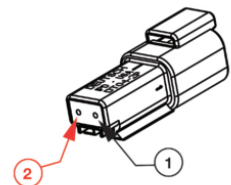

PRODUCT DIMENSIONS

Deutsch DT06-3S

PIN	COLOR
PIN A	Red
PIN B	Brown
PIN C	Black

Deutsch DT06-125A

PIN	COLOR	PIN	COLOR
PIN 1	White	PIN 7	Red
PIN 2	Black	PIN 8	-
PIN 3	Yellow	PIN 9	Brown
PIN 4	-	PIN 10	Black
PIN 5	-	PIN 11	Red
PIN 6	-	PIN 12	-

Deutsch DT06-6S

PIN	FUNCTION
PIN 1	Sidemarkers
PIN 2	Ground
PIN 3	-
PIN 4	Turn
PIN 5	Low Beam
PIN 6	High Beam

Deutsch DT04-2P

PIN	FUNCTION
PIN 1	Ground Rear Repeater
PIN 2	Position Rear Repeater

Print date: 2026-05-30