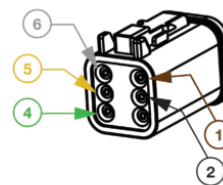

PRODUCT DIMENSIONS

Deutsch DT06-3S

PIN	COLOR
PIN A	Red
PIN B	Brown
PIN C	Black

Deutsch DT06-125A

PIN	COLOR	PIN	COLOR
PIN 1	White	PIN 7	Red
PIN 2	Black	PIN 8	-
PIN 3	Yellow	PIN 9	Brown
PIN 4	-	PIN 10	Black
PIN 5	-	PIN 11	Red
PIN 6	-	PIN 12	-

Deutsch DT06-6S

PIN	FUNCTION
PIN 1	Sidemarkers
PIN 2	Ground
PIN 3	-
PIN 4	Turn
PIN 5	Low Beam
PIN 6	High Beam

Deutsch DT04-2P

PIN	FUNCTION
PIN 1	Ground Rear Repeater
PIN 2	Position Rear Repeater

Print date: 2026-05-30