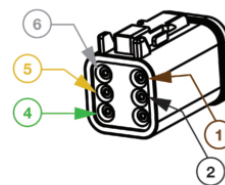

Additional Information Wire harnesses are now sold separately.
Start by picking your headlights, then choose which harness is best suited for your specific vehicle model and year.

PRODUCT DIMENSIONS

Deutsch DT06-3S

PIN	COLOR
PIN A	Red
PIN B	Brown
PIN C	Black

Deutsch DT06-125A

PIN	COLOR	PIN	COLOR
PIN 1	White	PIN 7	Red
PIN 2	Black	PIN 8	-
PIN 3	Yellow	PIN 9	Brown
PIN 4	-	PIN 10	Black
PIN 5	-	PIN 11	Red
PIN 6	-	PIN 12	-

Deutsch DT06-6S

PIN	FUNCTION
PIN 1	Sidemarkers
PIN 2	Ground
PIN 3	-
PIN 4	Turn
PIN 5	Low Beam
PIN 6	High Beam

Deutsch DT04-2P

PIN	FUNCTION
PIN 1	Ground Rear Repeater
PIN 2	Position Rear Repeater

Print date: 2025-05-17