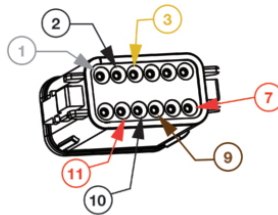

Additional Information Wire harnesses are now sold separately.
Start by picking your headlights, then choose which harness is best suited for your specific vehicle model and year.

PRODUCT DIMENSIONS

Deutsch DT06-3S

PIN	COLOR
PIN A	Red
PIN B	Brown
PIN C	Black

Deutsch DT06-125A

PIN	COLOR	PIN	COLOR
PIN 1	White	PIN 7	Red
PIN 2	Black	PIN 8	-
PIN 3	Yellow	PIN 9	Brown
PIN 4	-	PIN 10	Black
PIN 5	-	PIN 11	Red
PIN 6	-	PIN 12	-

Deutsch DT06-6S

PIN	FUNCTION
PIN 1	Sidemarkers
PIN 2	Ground
PIN 3	-
PIN 4	Turn
PIN 5	Low Beam
PIN 6	High Beam

Deutsch DT04-2P

PIN	FUNCTION
PIN 1	Ground Rear Repeater
PIN 2	Position Rear Repeater

Print date: 2025-05-17