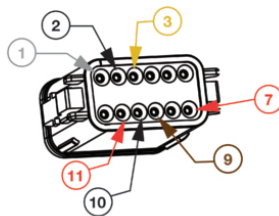

Wire Harness for Peterbilt Trucks 567* & 589, Years 2024 and Newer

PRODUCT INFORMATION

Description	Wire Harness for Peterbilt Trucks 567* & 589, Years 2024 and Newer
Product Weight	0.73 lbs / 0.33 kgs
Shipping Weight	0.73 lbs / 0.33 kgs

PRODUCT DIMENSIONS

Deutsch DT06-3S

PIN	COLOR
PIN A	Red
PIN B	Brown
PIN C	Black

Deutsch DT06-125A

PIN	COLOR	PIN	COLOR
PIN 1	White	PIN 7	Red
PIN 2	Black	PIN 8	-
PIN 3	Yellow	PIN 9	Brown
PIN 4	-	PIN 10	Black
PIN 5	-	PIN 11	Red
PIN 6	-	PIN 12	-

Deutsch DT06-6S

PIN	FUNCTION
PIN 1	Sidemarkers
PIN 2	Ground
PIN 3	-
PIN 4	Turn
PIN 5	Low Beam
PIN 6	High Beam

Deutsch DT04-2P

PIN	FUNCTION
PIN 1	Ground Rear Repeater
PIN 2	Position Rear Repeater

Print date: 2026-05-30