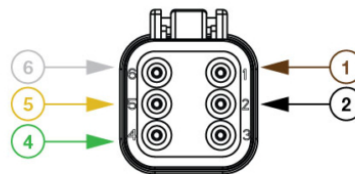

## PRODUCT DIMENSIONS

Deutsch DT04-08PA

PIN	COLOR
PIN 1	Black
PIN 2	Red
PIN 3	-
PIN 4	White
PIN 5	Yellow
PIN 6	Black
PIN 7	Green
PIN 8	Brown

Deutsch DT06-6S

PIN	COLOR
PIN 1	Brown
PIN 2	Black
PIN 3	-
PIN 4	Green
PIN 5	Yellow
PIN 6	White