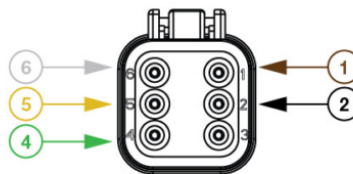

## PRODUCT DIMENSIONS

Deutsch DT04-08PA

PIN	COLOR
PIN 1	Black
PIN 2	Red
PIN 3	-
PIN 4	White
PIN 5	Yellow
PIN 6	Black
PIN 7	Green
PIN 8	Brown

Deutsch DT06-6S

PIN	COLOR
PIN 1	Brown
PIN 2	Black
PIN 3	-
PIN 4	Green
PIN 5	Yellow
PIN 6	White