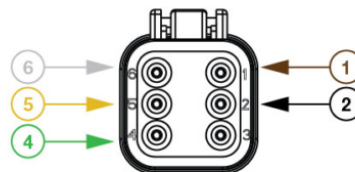

PRODUCT DIMENSIONS

Deutsch DT04-08PA

PIN	COLOR
PIN 1	Black
PIN 2	Red
PIN 3	-
PIN 4	White
PIN 5	Yellow
PIN 6	Black
PIN 7	Green
PIN 8	Brown

Deutsch DT06-6S

PIN	COLOR
PIN 1	Brown
PIN 2	Black
PIN 3	-
PIN 4	Green
PIN 5	Yellow
PIN 6	White