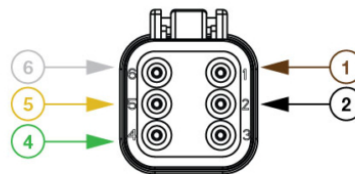

PRODUCT DIMENSIONS

Deutsch DT04-08PA

PIN	COLOR
PIN 1	Black
PIN 2	Red
PIN 3	-
PIN 4	White
PIN 5	Yellow
PIN 6	Black
PIN 7	Green
PIN 8	Brown

Deutsch DT06-6S

PIN	COLOR
PIN 1	Brown
PIN 2	Black
PIN 3	-
PIN 4	Green
PIN 5	Yellow
PIN 6	White