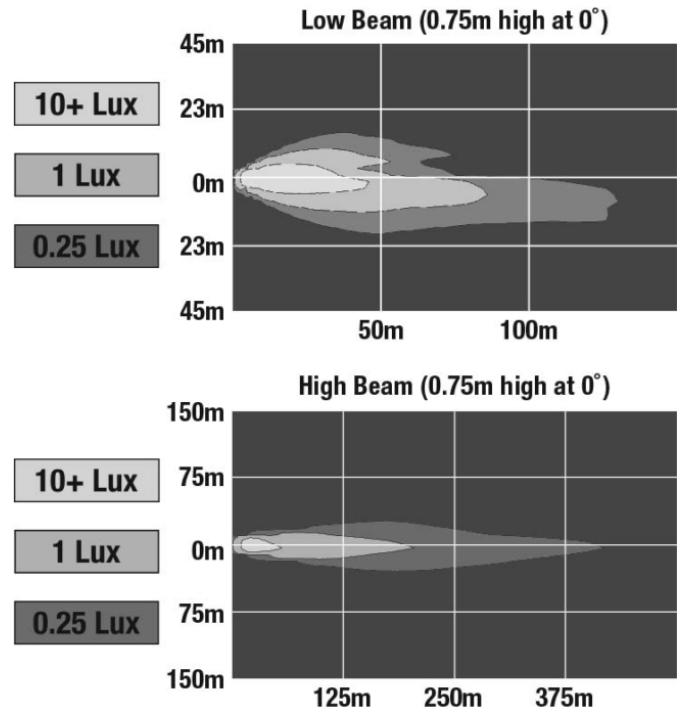

Peterbilt POD LED Headlights - Model 9600

PRODUCT INFORMATION

Description	12V Peterbilt LED Headlight, Right-hand, Black Bezel (Single Light, Harness Sold Separately)
Height	215.00 mm / 8.46 in
Width	443.00 mm / 17.44 in
Depth	210.00 mm / 8.27 in
Shape	Stylized
Outer Lens Material	Polycarbonate
Outer Lens Color	Clear
Housing Material	Polycarbonate
Housing Color	Black
Bezel Color	Black
Minimum Operating Temperature	-40 °C / -40 °F
Maximum Operating Temperature	65 °C / 149 °F
Connector or Wiring	Duetsch DT04-8PA
Mating Connector	Deutsch DT06-8SA
Product Weight	5.65 lbs / 2.56 kgs
Shipping Weight	6.49 lbs / 2.94 kgs

PHOTOMETRIC SPECIFICATIONS

Raw Lumen Output	2895 (High Beam), 1200 (Low Beam)
Effective Lumen Output	1020 (High Beam), 614 (Low Beam)
Candela Output	50400 (High Beam), 26690 (Low Beam)
Nominal LED Color Temperature	5000 K
Beam Pattern(s)	Forward Lighting - Daytime Running Light Forward Lighting - High Beam (DOT) Forward Lighting - Low Beam (DOT) Signalization - Front Position Signalization - Marker Signalization - Turn (Front)