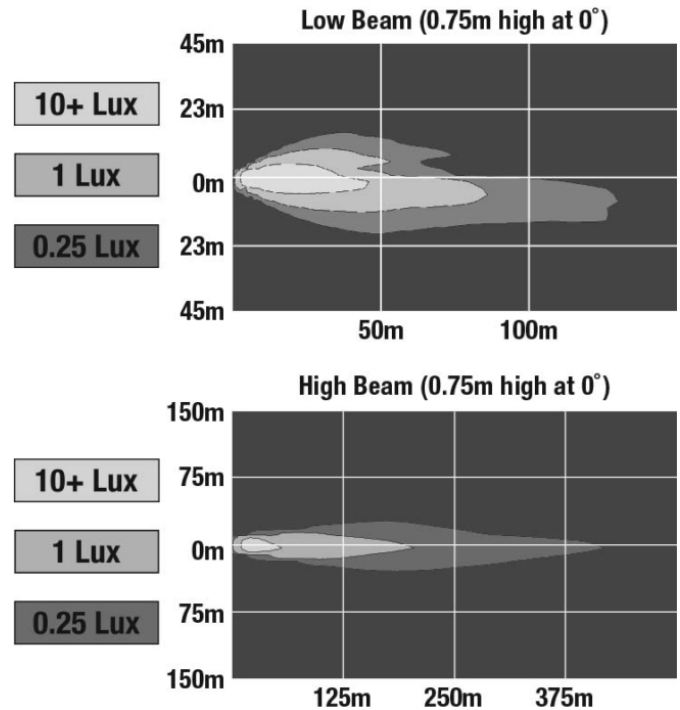

Peterbilt POD LED Headlights - Model 9600

PRODUCT INFORMATION

Description	12V Peterbilt LED Headlight, Right-hand, Black Bezel (Single Light, Harness Sold Separately)
Height	215.00 mm / 8.46 in
Width	443.00 mm / 17.44 in
Depth	210.00 mm / 8.27 in
Shape	Stylized
Outer Lens Material	Polycarbonate
Outer Lens Color	Clear
Housing Material	Polycarbonate
Housing Color	Black
Bezel Color	Black
Minimum Operating Temperature	-40 °C / -40 °F
Maximum Operating Temperature	65 °C / 149 °F
Connector or Wiring	Duetsch DT04-8PA
Mating Connector	Deutsch DT06-8SA
Product Weight	5.65 lbs / 2.56 kgs
Shipping Weight	6.49 lbs / 2.94 kgs

Peterbilt POD LED Headlights - Model 9600

ELECTRICAL SPECIFICATIONS

Input Voltage	12V DC
Operating Voltage	9-18V DC
Transient Spike Protection	330V Peak @ 1 HZ-100 Pulses
Current Draw	2.1A @ 12V DC (Low Beam) 4.2A @ 12V DC (High Beam) 2.15A @ 12V DC (Turn) 0.34A @ 12V DC (Side Marker/Parking)

REGULATORY STANDARDS COMPLIANCE

FMVSS 108 s10.1 (Table XIX)	FMVSS 108 s10.1 (Table XVIII)
FMVSS 108 s7.1 (Table VI)	FMVSS 108 s7.4 (Table X)
FMVSS 108 s8.1 (Table XVI)	IEC IP67
SAE J588	SAE J592
SAE J594	

Raw Lumen Output	2895 (High Beam), 1200 (Low Beam)
Effective Lumen Output	1020 (High Beam), 614 (Low Beam)
Candela Output	50400 (High Beam), 26690 (Low Beam)
Nominal LED Color Temperature	5000 K
Beam Pattern(s)	Forward Lighting - Daytime Running Light Forward Lighting - High Beam (DOT) Forward Lighting - Low Beam (DOT) Signalization - Front Position Signalization - Marker Signalization - Turn (Front)