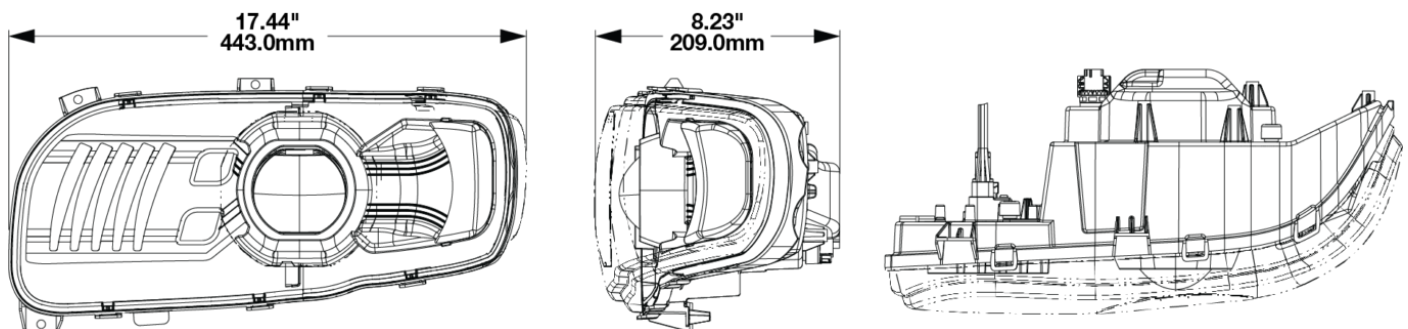

PRODUCT DIMENSIONS

Print date: 2025-05-17

© 2025 J.W. Speaker Corporation • Germantown, WI U.S.A.
www.jwspeaker.com • speaker@jwspeaker.com • 262.251.6660

J.W. SPEAKER
Engineered. Lighting. Solutions.