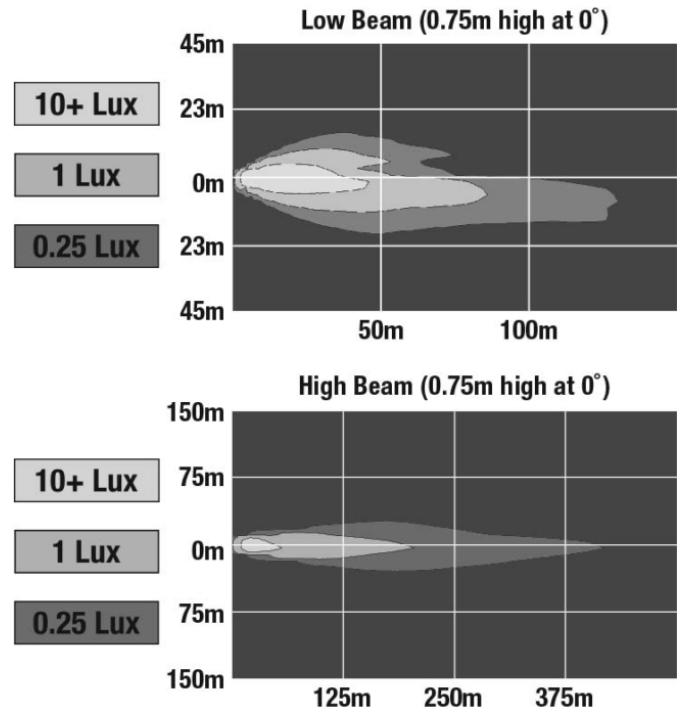

## PHOTOMETRIC SPECIFICATIONS

<b>Raw Lumen Output</b>	2895 (High Beam), 1200 (Low Beam)
<b>Effective Lumen Output</b>	1020 (High Beam), 614 (Low Beam)
<b>Candela Output</b>	50400 (High Beam), 26690 (Low Beam)
<b>Nominal LED Color Temperature</b>	5000 K
<b>Beam Pattern(s)</b>	Forward Lighting - Daytime Running Light Forward Lighting - High Beam (DOT) Forward Lighting - Low Beam (DOT) Signalization - Front Position Signalization - Marker Signalization - Turn (Front)