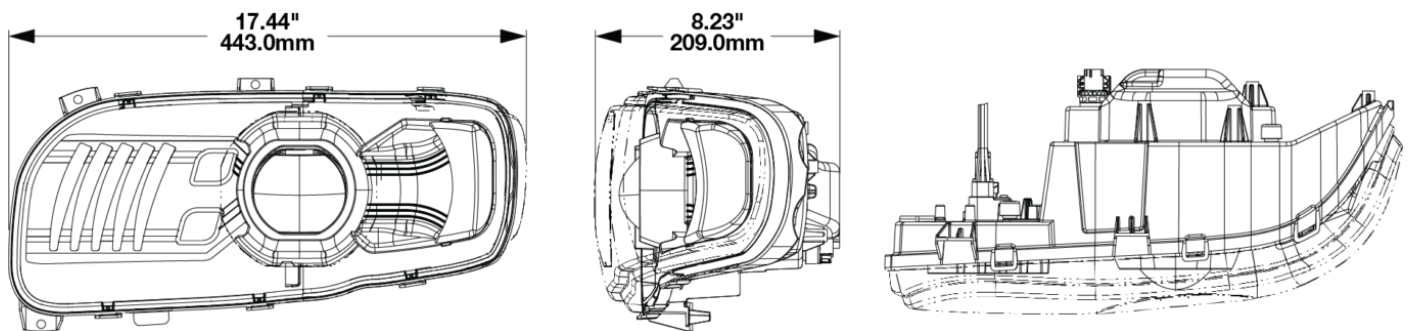

PRODUCT DIMENSIONS

Print date: 2026-05-21

© 2026 J.W. Speaker Corporation • Germantown, WI U.S.A.
www.jwspeaker.com • speaker@jwspeaker.com • 262.251.6660

J.W. SPEAKER
Engineered. Lighting. Solutions.