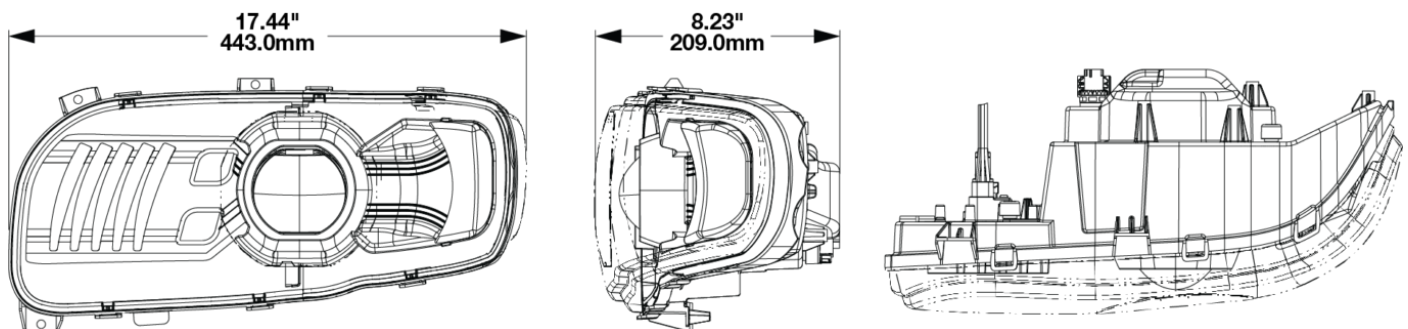

PRODUCT DIMENSIONS

Print date: 2026-04-30

© 2026 J.W. Speaker Corporation • Germantown, WI U.S.A.
www.jwspeaker.com • speaker@jwspeaker.com • 262.251.6660

J.W. SPEAKER
Engineered. Lighting. Solutions.