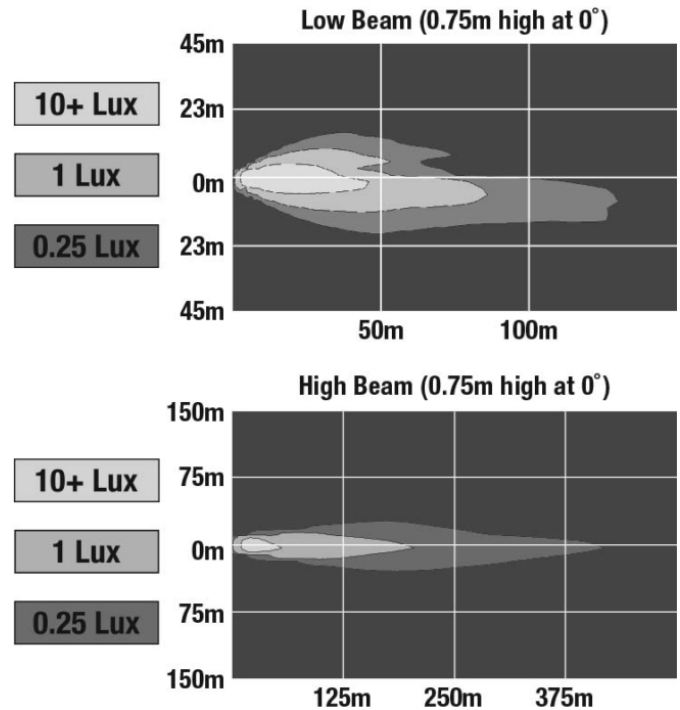

Peterbilt POD LED Headlights - Model 9600

PRODUCT INFORMATION

Description	12V Peterbilt LED Headlight, Right-hand, Black Bezel (Single Light, Harness Sold Separately)
Height	215.00 mm / 8.46 in
Width	443.00 mm / 17.44 in
Depth	210.00 mm / 8.27 in
Shape	Stylized
Outer Lens Material	Polycarbonate
Outer Lens Color	Clear
Housing Material	Polycarbonate
Housing Color	Black
Bezel Color	Black
Minimum Operating Temperature	-40 °C / -40 °F
Maximum Operating Temperature	65 °C / 149 °F
Connector or Wiring	Duetsch DT04-8PA
Mating Connector	Deutsch DT06-8SA
Product Weight	5.65 lbs / 2.56 kgs
Shipping Weight	6.49 lbs / 2.94 kgs

PHOTOMETRIC SPECIFICATIONS

Raw Lumen Output	2895 (High Beam), 1200 (Low Beam)
Effective Lumen Output	1020 (High Beam), 614 (Low Beam)
Candela Output	50400 (High Beam), 26690 (Low Beam)
Nominal LED Color Temperature	5000 K
Beam Pattern(s)	Forward Lighting - Daytime Running Light Forward Lighting - High Beam (DOT) Forward Lighting - Low Beam (DOT) Signalization - Front Position Signalization - Marker Signalization - Turn (Front)