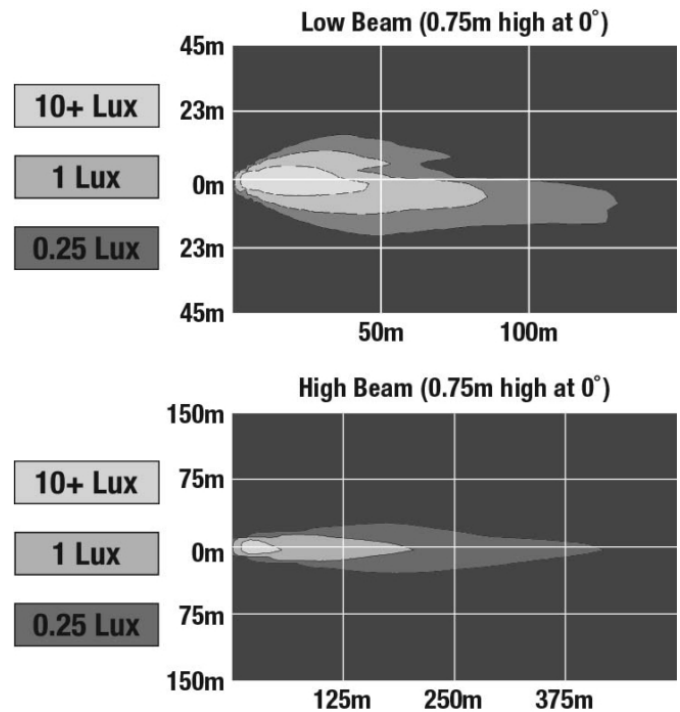

Peterbilt POD LED Headlights - Model 9600

PRODUCT INFORMATION

Description	12V Peterbilt LED Headlight, Right-hand, Black Bezel (Single Light, Harness Sold Separately)
Height	215.00 mm / 8.46 in
Width	443.00 mm / 17.44 in
Depth	210.00 mm / 8.27 in
Shape	Stylized
Outer Lens Material	Polycarbonate
Outer Lens Color	Clear
Housing Material	Polycarbonate
Housing Color	Black
Bezel Color	Black
Minimum Operating Temperature	-40 °C / -40 °F
Maximum Operating Temperature	65 °C / 149 °F
Connector or Wiring	Duetsch DT04-8PA
Mating Connector	Deutsch DT06-8SA
Product Weight	5.65 lbs / 2.56 kgs
Shipping Weight	6.49 lbs / 2.94 kgs

REGULATORY STANDARDS COMPLIANCE

FMVSS 108 s10.1 (Table XIX)	FMVSS 108 s10.1 (Table XVIII)
FMVSS 108 s7.1 (Table VI)	FMVSS 108 s7.4 (Table X)
FMVSS 108 s8.1 (Table XVI)	IEC IP67
SAE J588	SAE J592
SAE J594	

Raw Lumen Output	2895 (High Beam), 1200 (Low Beam)
Effective Lumen Output	1020 (High Beam), 614 (Low Beam)
Candela Output	50400 (High Beam), 26690 (Low Beam)
Nominal LED Color Temperature	5000 K
Beam Pattern(s)	Forward Lighting - Daytime Running Light Forward Lighting - High Beam (DOT) Forward Lighting - Low Beam (DOT) Signalization - Front Position Signalization - Marker Signalization - Turn (Front)