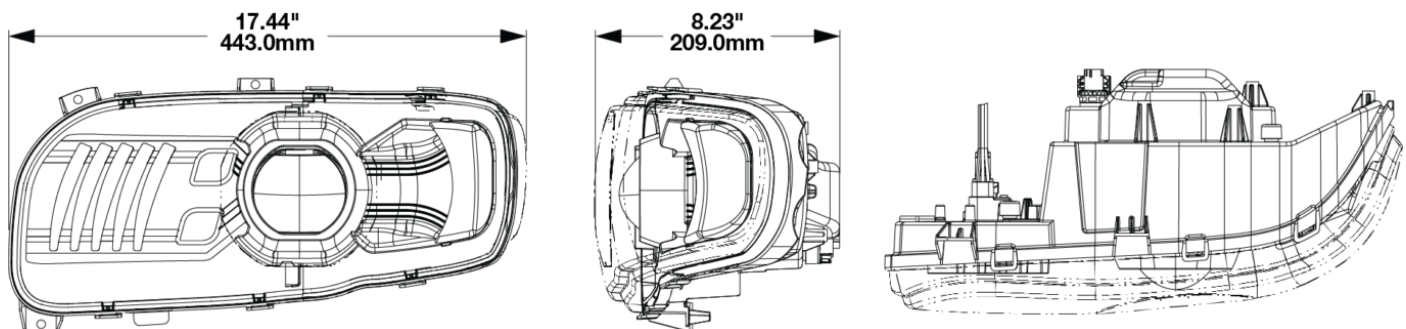

PRODUCT DIMENSIONS

Print date: 2026-04-10

© 2026 J.W. Speaker Corporation • Germantown, WI U.S.A.
www.jwspeaker.com • speaker@jwspeaker.com • 262.251.6660

J.W. SPEAKER
Engineered. Lighting. Solutions.