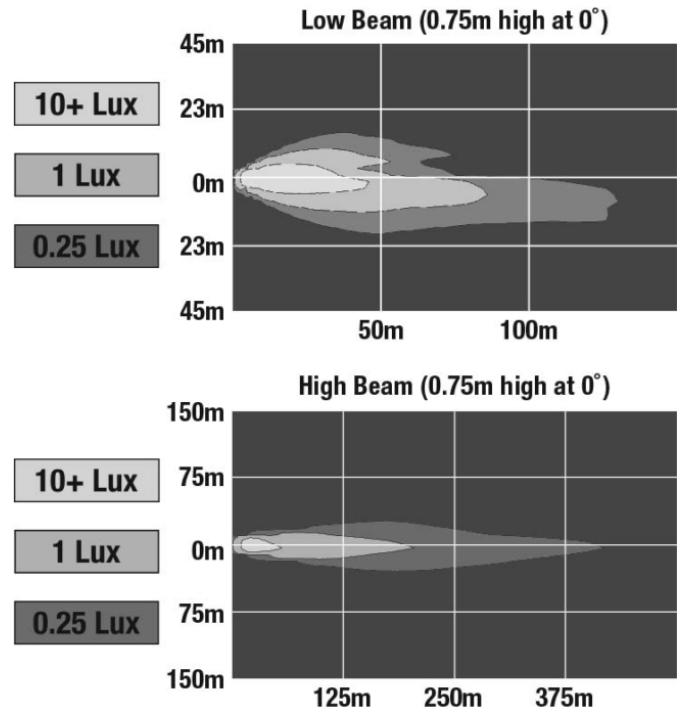

Peterbilt POD LED Headlights - Model 9600

PHOTOMETRIC SPECIFICATIONS

Raw Lumen Output	2895 (High Beam), 1200 (Low Beam)
Effective Lumen Output	1020 (High Beam), 614 (Low Beam)
Candela Output	50400 (High Beam), 26690 (Low Beam)
Nominal LED Color Temperature	5000 K
Beam Pattern(s)	Forward Lighting - Daytime Running Light Forward Lighting - High Beam (DOT) Forward Lighting - Low Beam (DOT) Signalization - Front Position Signalization - Marker Signalization - Turn (Front)

APPLICATIONS

INSTALLATION & APPLICATION INFORMATION

WIRE HARNESS NOT INCLUDED

Print date: 2026-06-17

© 2026 J.W. Speaker Corporation • Germantown, WI U.S.A.
www.jwspeaker.com • speaker@jwspeaker.com • 262.251.6660