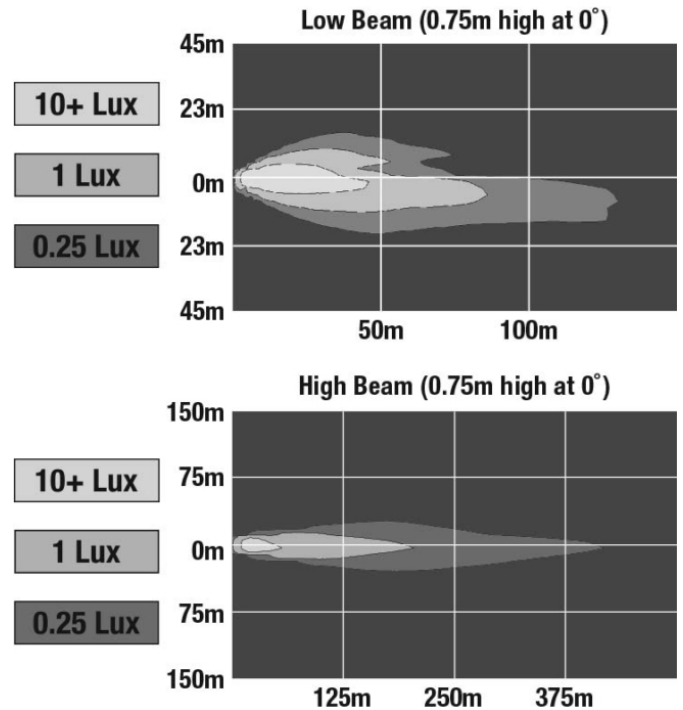

Peterbilt POD LED Headlights - Model 9600

PRODUCT INFORMATION

Description	12V Peterbilt LED Headlight, Left-hand, Black Bezel (Single Light, Harness Sold Separately)
Height	215.00 mm / 8.46 in
Width	443.00 mm / 17.44 in
Depth	210.00 mm / 8.27 in
Shape	Stylized
Outer Lens Material	Polycarbonate
Outer Lens Color	Clear
Housing Material	Polycarbonate
Housing Color	Black
Bezel Color	Black
Minimum Operating Temperature	-40 °C / -40 °F
Maximum Operating Temperature	65 °C / 149 °F
Connector or Wiring	Deutsch DT04-8PA
Mating Connector	Deutsch DT06-8SA
Product Weight	5.65 lbs / 2.56 kgs
Shipping Weight	6.49 lbs / 2.94 kgs

Peterbilt POD LED Headlights - Model 9600

ELECTRICAL SPECIFICATIONS

Input Voltage	12V DC
Operating Voltage	9-18V DC
Transient Spike Protection	330V Peak @ 1 HZ-100 Pulses
Current Draw	2.1A @ 12V DC (Low Beam) 4.2A @ 12V DC (High Beam) 2.15A @ 12V DC (Turn) 0.34A @ 12V DC (Side Marker/Parking)

J.W. SPEAKER 
Engineered. Lighting. Solutions.

Peterbilt POD LED Headlights - Model 9600

PHOTOMETRIC SPECIFICATIONS

Raw Lumen Output	2895 (High Beam), 1200 (Low Beam)
Effective Lumen Output	1020 (High Beam), 614 (Low Beam)
Candela Output	50400 (High Beam), 26690 (Low Beam)
Nominal LED Color Temperature	5000 K
Beam Pattern(s)	Forward Lighting - Daytime Running Light Forward Lighting - High Beam (DOT) Forward Lighting - Low Beam (DOT) Signalization - Front Position Signalization - Marker Signalization - Turn (Front)