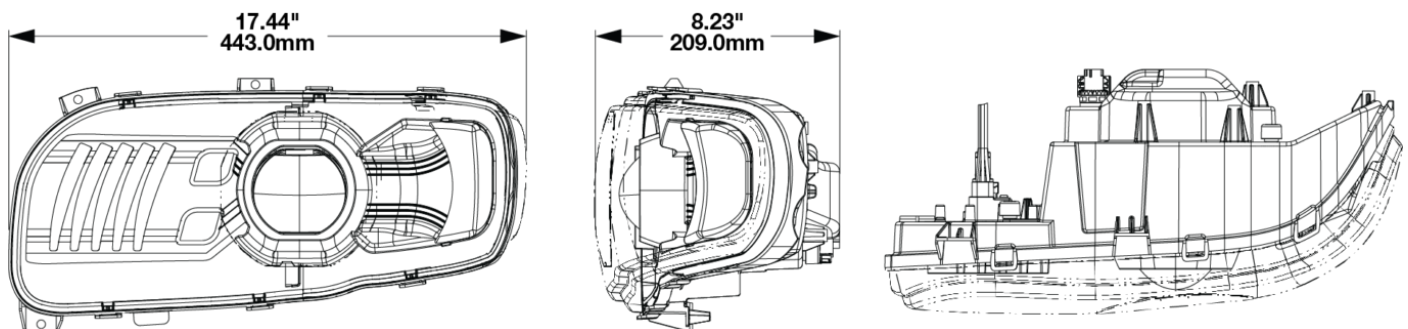

PRODUCT DIMENSIONS

Print date: 2026-05-22

© 2026 J.W. Speaker Corporation • Germantown, WI U.S.A.
www.jwspeaker.com • speaker@jwspeaker.com • 262.251.6660

J.W. SPEAKER
Engineered. Lighting. Solutions.