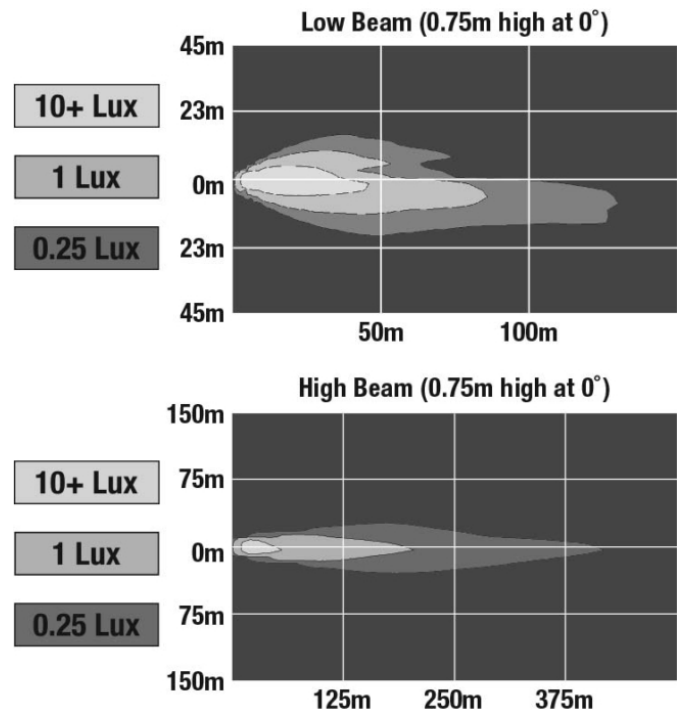

## REGULATORY STANDARDS COMPLIANCE

---

FMVSS 108 s10.1 (Table XIX)	FMVSS 108 s7.1 (Table VI)
FMVSS 108 s7.4 (Table X)	FMVSS 108 s8.1 (Table XVI)
IEC IP67	SAE J588
SAE J592	SAE J594

**Print date: 2026-05-22**

## PHOTOMETRIC SPECIFICATIONS

<b>Raw Lumen Output</b>	2895 (High Beam), 1200 (Low Beam)
<b>Effective Lumen Output</b>	1020 (High Beam), 614 (Low Beam)
<b>Candela Output</b>	50400 (High Beam), 26690 (Low Beam)
<b>Nominal LED Color Temperature</b>	5000 K
<b>Beam Pattern(s)</b>	Forward Lighting - Daytime Running Light Forward Lighting - High Beam (DOT) Forward Lighting - Low Beam (DOT) Signalization - Front Position Signalization - Marker Signalization - Turn (Front)