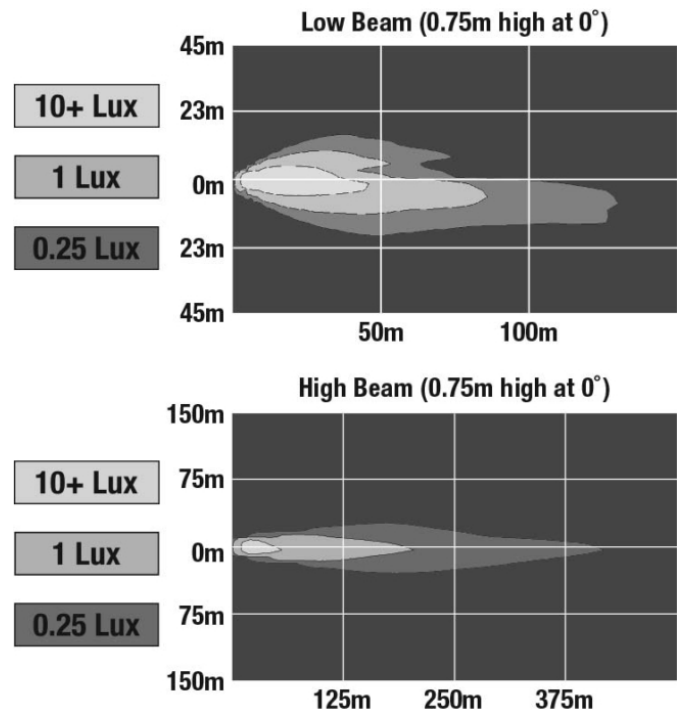

Peterbilt POD LED Headlights - Model 9600

PRODUCT INFORMATION

| | |
|--------------------------------------|---|
| Description | 12V Peterbilt LED Headlight, Left-hand, Black Bezel (Single Light, Harness Sold Separately) |
| Height | 215.00 mm / 8.46 in |
| Width | 443.00 mm / 17.44 in |
| Depth | 210.00 mm / 8.27 in |
| Shape | Stylized |
| Outer Lens Material | Polycarbonate |
| Outer Lens Color | Clear |
| Housing Material | Polycarbonate |
| Housing Color | Black |
| Bezel Color | Black |
| Minimum Operating Temperature | -40 °C / -40 °F |
| Maximum Operating Temperature | 65 °C / 149 °F |
| Connector or Wiring | Deutsch DT04-8PA |
| Mating Connector | Deutsch DT06-8SA |
| Product Weight | 5.65 lbs / 2.56 kgs |
| Shipping Weight | 6.49 lbs / 2.94 kgs |

REGULATORY STANDARDS COMPLIANCE

| | |
|-----------------------------|----------------------------|
| FMVSS 108 s10.1 (Table XIX) | FMVSS 108 s7.1 (Table VI) |
| FMVSS 108 s7.4 (Table X) | FMVSS 108 s8.1 (Table XVI) |
| IEC IP67 | SAE J588 |
| SAE J592 | SAE J594 |

| | |
|--------------------------------------|---|
| Raw Lumen Output | 2895 (High Beam), 1200 (Low Beam) |
| Effective Lumen Output | 1020 (High Beam), 614 (Low Beam) |
| Candela Output | 50400 (High Beam), 26690 (Low Beam) |
| Nominal LED Color Temperature | 5000 K |
| Beam Pattern(s) | Forward Lighting - Daytime Running Light Forward Lighting - High Beam (DOT) Forward Lighting - Low Beam (DOT) Signalization - Front Position Signalization - Marker Signalization - Turn (Front) |