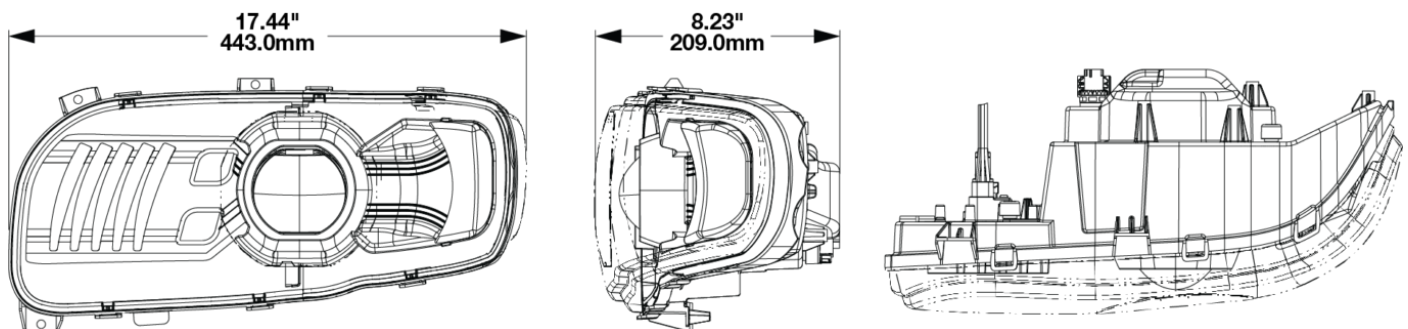

PRODUCT DIMENSIONS

Print date: 2026-04-12

© 2026 J.W. Speaker Corporation • Germantown, WI U.S.A.
www.jwspeaker.com • speaker@jwspeaker.com • 262.251.6660

J.W. SPEAKER
Engineered. Lighting. Solutions.