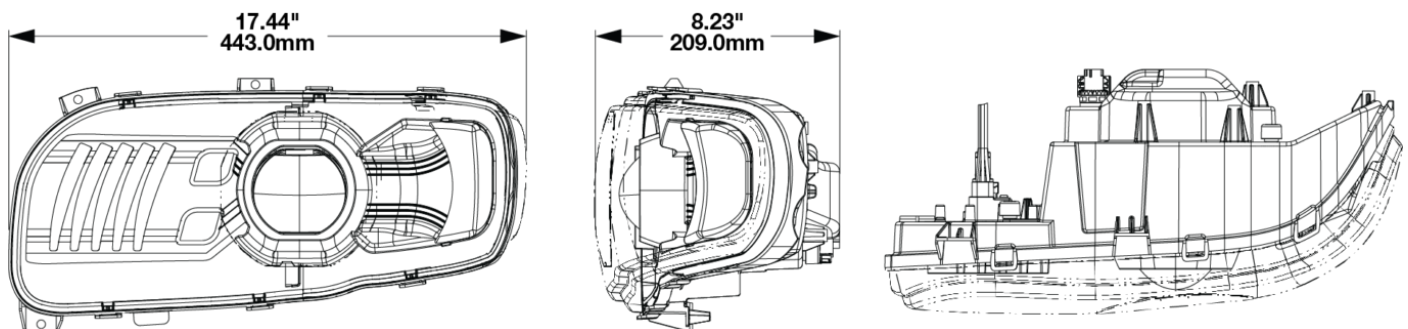

PRODUCT DIMENSIONS

Print date: 2026-05-21

© 2026 J.W. Speaker Corporation • Germantown, WI U.S.A.
www.jwspeaker.com • speaker@jwspeaker.com • 262.251.6660

J.W. SPEAKER
Engineered. Lighting. Solutions.