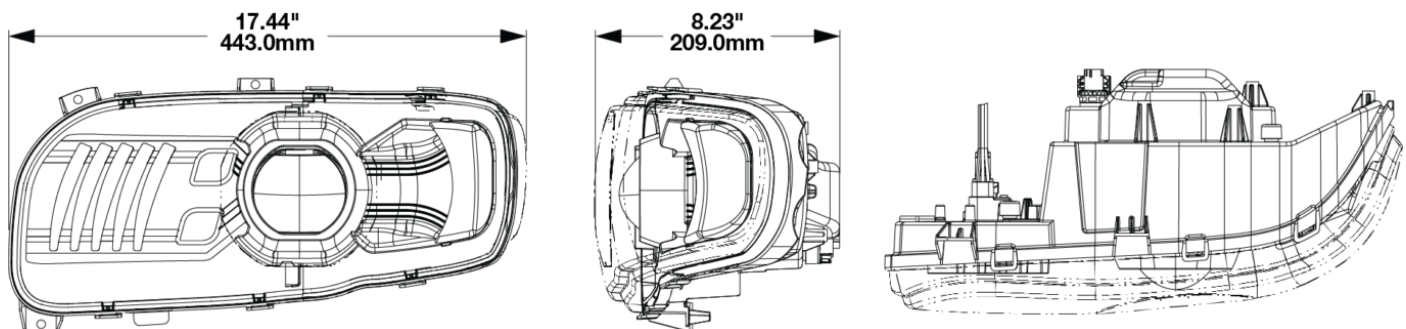

PRODUCT DIMENSIONS

Print date: 2026-06-11

© 2026 J.W. Speaker Corporation • Germantown, WI U.S.A.
www.jwspeaker.com • speaker@jwspeaker.com • 262.251.6660

J.W. SPEAKER
Engineered. Lighting. Solutions.