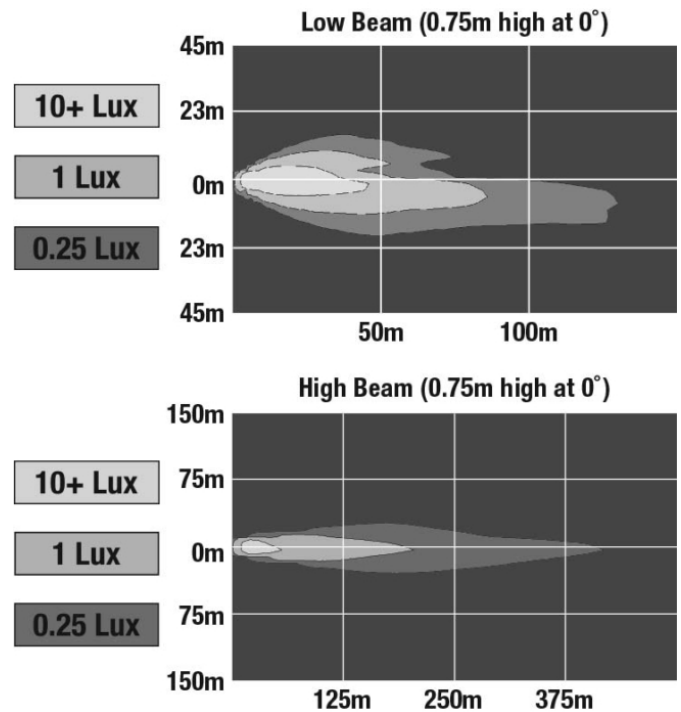

Peterbilt POD LED Headlights - Model 9600

PRODUCT INFORMATION

Description	12V Peterbilt LED Heated Headlight, Right-hand, Black Bezel (Single Light, Harness Sold Separately)
Height	215.00 mm / 8.46 in
Width	443.00 mm / 17.44 in
Depth	210.00 mm / 8.27 in
Shape	Stylized
Outer Lens Material	Polycarbonate
Outer Lens Color	Clear
Housing Material	Polycarbonate
Housing Color	Black
Bezel Color	Black
Minimum Operating Temperature	-40 °C / -40 °F
Maximum Operating Temperature	65 °C / 149 °F
Connector or Wiring	Duetsch DT04-8PA
Mating Connector	Deutsch DT06-8SA
Product Weight	5.65 lbs / 2.56 kgs
Shipping Weight	6.49 lbs / 2.94 kgs

PHOTOMETRIC SPECIFICATIONS

Raw Lumen Output	2895 (High Beam), 1200 (Low Beam)
Effective Lumen Output	1020 (High Beam), 614 (Low Beam)
Candela Output	50400 (High Beam), 26690 (Low Beam)
Nominal LED Color Temperature	5000 K
Beam Pattern(s)	Forward Lighting - Daytime Running Light Forward Lighting - High Beam (DOT) Forward Lighting - Low Beam (DOT) Signalization - Front Position Signalization - Marker Signalization - Turn (Front)