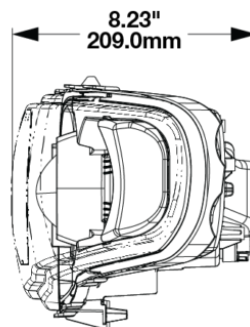

PRODUCT DIMENSIONS

Print date: 2025-05-17

© 2025 J.W. Speaker Corporation • Germantown, WI U.S.A.
www.jwspeaker.com • speaker@jwspeaker.com • 262.251.6660

J.W. SPEAKER
Engineered. Lighting. Solutions.