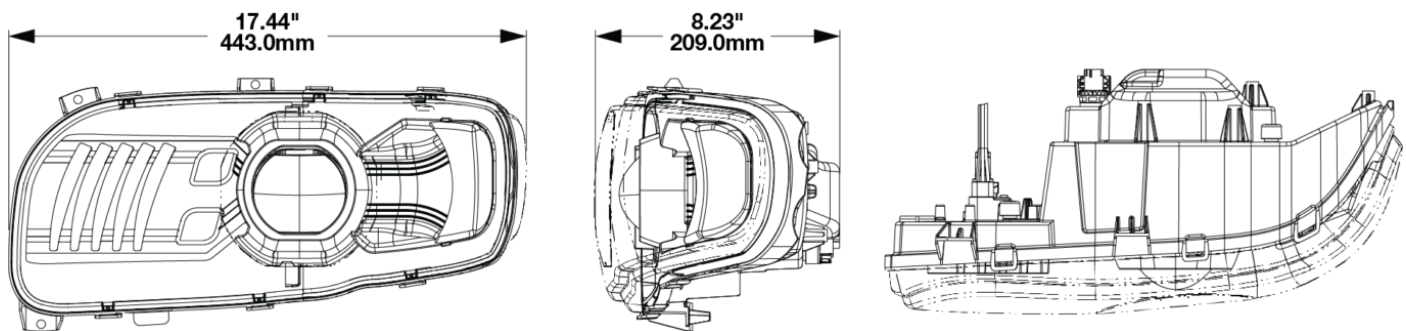

PRODUCT DIMENSIONS

Print date: 2026-07-05

© 2026 J.W. Speaker Corporation • Germantown, WI U.S.A.
www.jwspeaker.com • speaker@jwspeaker.com • 262.251.6660

J.W. SPEAKER
Engineered. Lighting. Solutions.