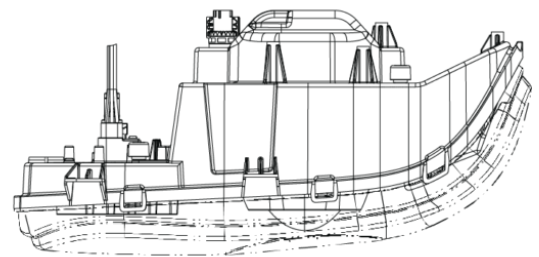

PRODUCT DIMENSIONS

Print date: 2025-05-17

© 2025 J.W. Speaker Corporation • Germantown, WI U.S.A.
www.jwspeaker.com • speaker@jwspeaker.com • 262.251.6660

J.W. SPEAKER
Engineered. Lighting. Solutions.