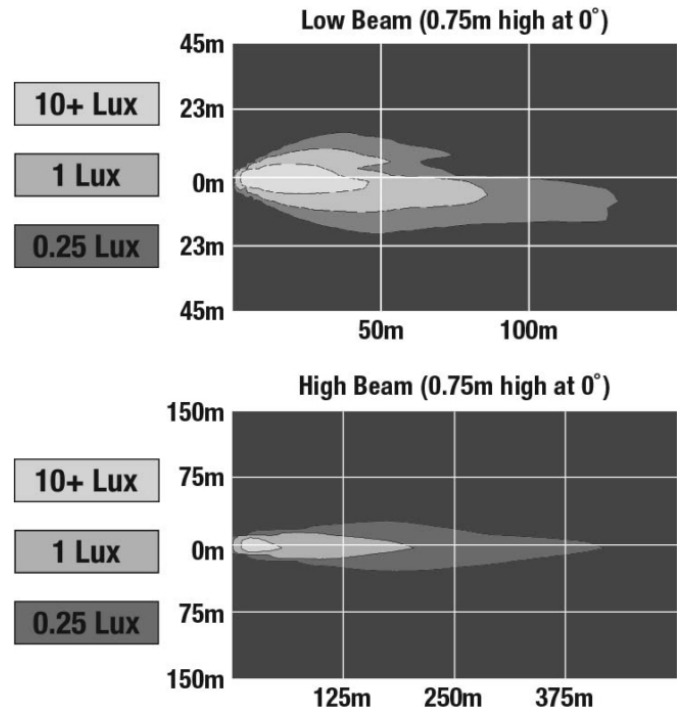

Peterbilt POD LED Headlights - Model 9600

PRODUCT INFORMATION

Description	12V Peterbilt LED Heated Headlight, Right-hand, Black Bezel (Single Light, Harness Sold Separately)
Height	215.00 mm / 8.46 in
Width	443.00 mm / 17.44 in
Depth	210.00 mm / 8.27 in
Shape	Stylized
Outer Lens Material	Polycarbonate
Outer Lens Color	Clear
Housing Material	Polycarbonate
Housing Color	Black
Bezel Color	Black
Minimum Operating Temperature	-40 °C / -40 °F
Maximum Operating Temperature	65 °C / 149 °F
Connector or Wiring	Duetsch DT04-8PA
Mating Connector	Deutsch DT06-8SA
Product Weight	5.65 lbs / 2.56 kgs
Shipping Weight	6.49 lbs / 2.94 kgs

PHOTOMETRIC SPECIFICATIONS

Raw Lumen Output	2895 (High Beam), 1200 (Low Beam)
Effective Lumen Output	1020 (High Beam), 614 (Low Beam)
Candela Output	50400 (High Beam), 26690 (Low Beam)
Nominal LED Color Temperature	5000 K
Beam Pattern(s)	Forward Lighting - Daytime Running Light Forward Lighting - High Beam (DOT) Forward Lighting - Low Beam (DOT) Signalization - Front Position Signalization - Marker Signalization - Turn (Front)