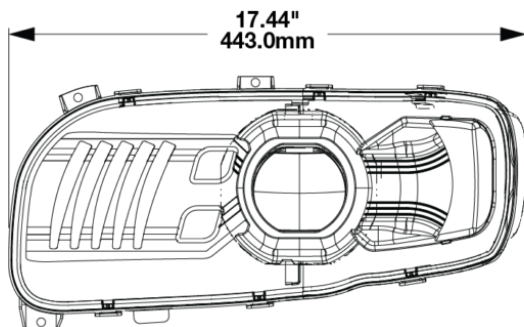

PRODUCT DIMENSIONS

Print date: 2025-05-17

© 2025 J.W. Speaker Corporation • Germantown, WI U.S.A.
www.jwspeaker.com • speaker@jwspeaker.com • 262.251.6660

J.W. SPEAKER
Engineered. Lighting. Solutions.