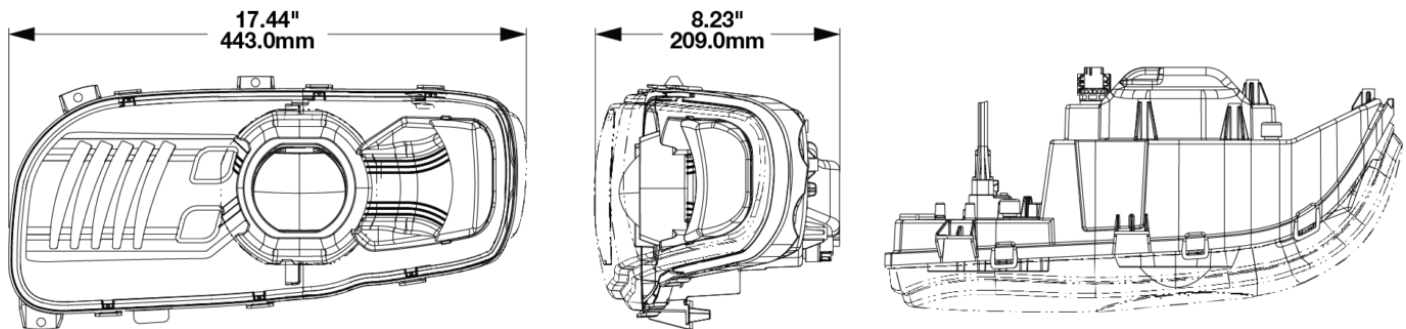

PRODUCT DIMENSIONS

Print date: 2026-04-27

© 2026 J.W. Speaker Corporation • Germantown, WI U.S.A.
www.jwspeaker.com • speaker@jwspeaker.com • 262.251.6660

J.W. SPEAKER
Engineered. Lighting. Solutions.