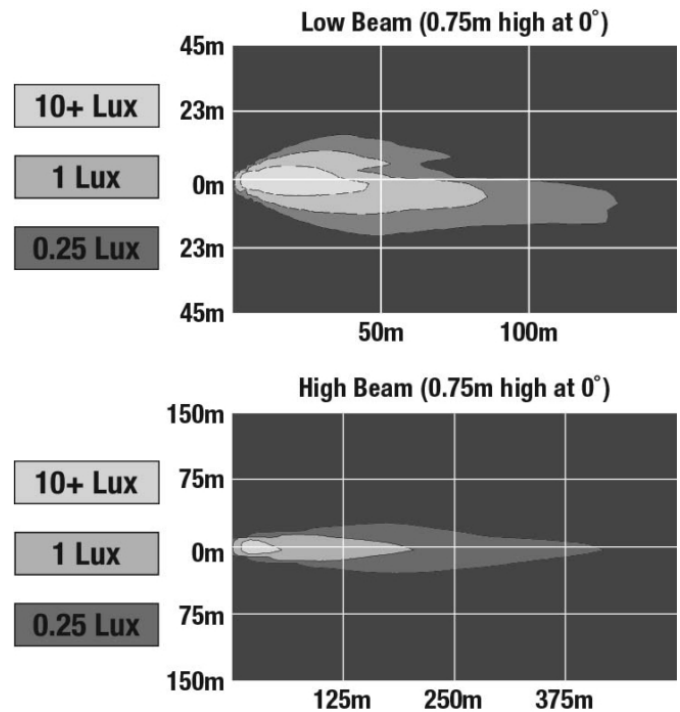

## PHOTOMETRIC SPECIFICATIONS

<b>Raw Lumen Output</b>	2895 (High Beam), 1200 (Low Beam)
<b>Effective Lumen Output</b>	1020 (High Beam), 614 (Low Beam)
<b>Candela Output</b>	50400 (High Beam), 26690 (Low Beam)
<b>Nominal LED Color Temperature</b>	5000 K
<b>Beam Pattern(s)</b>	Forward Lighting - Daytime Running Light Forward Lighting - High Beam (DOT) Forward Lighting - Low Beam (DOT) Signalization - Front Position Signalization - Marker Signalization - Turn (Front)