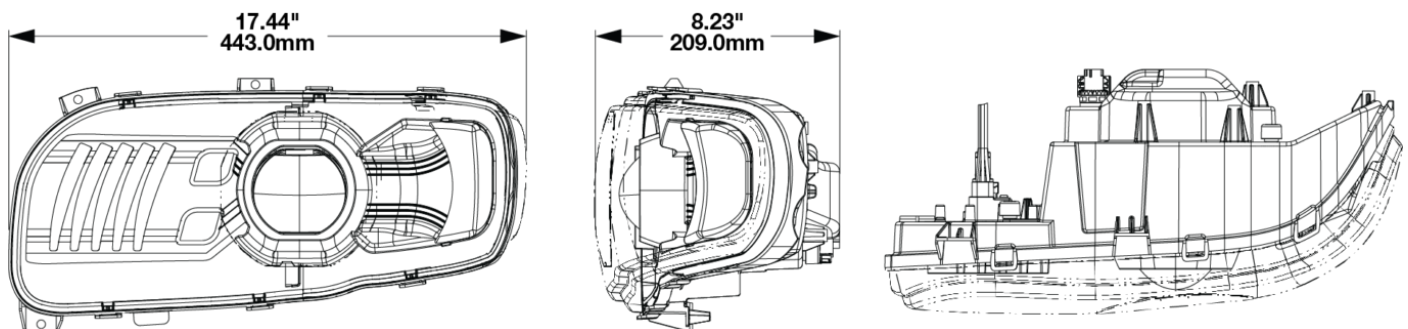

## PRODUCT INFORMATION

<b>Description</b>	12V Peterbilt LED Heated Headlight, Left-hand, Black Bezel (Single Light, Harness Sold Separately)
<b>Height</b>	215.00 mm / 8.46 in
<b>Width</b>	443.00 mm / 17.44 in
<b>Depth</b>	210.00 mm / 8.27 in
<b>Shape</b>	Stylized
<b>Outer Lens Material</b>	Polycarbonate
<b>Outer Lens Color</b>	Clear
<b>Housing Material</b>	Polycarbonate
<b>Housing Color</b>	Black
<b>Bezel Color</b>	Black
<b>Minimum Operating Temperature</b>	-40 °C / -40 °F
<b>Maximum Operating Temperature</b>	65 °C / 149 °F
<b>Connector or Wiring</b>	Deutsch DT04-8PA
<b>Mating Connector</b>	Deutsch DT06-8SA
<b>Product Weight</b>	5.65 lbs / 2.56 kgs
<b>Shipping Weight</b>	6.49 lbs / 2.94 kgs