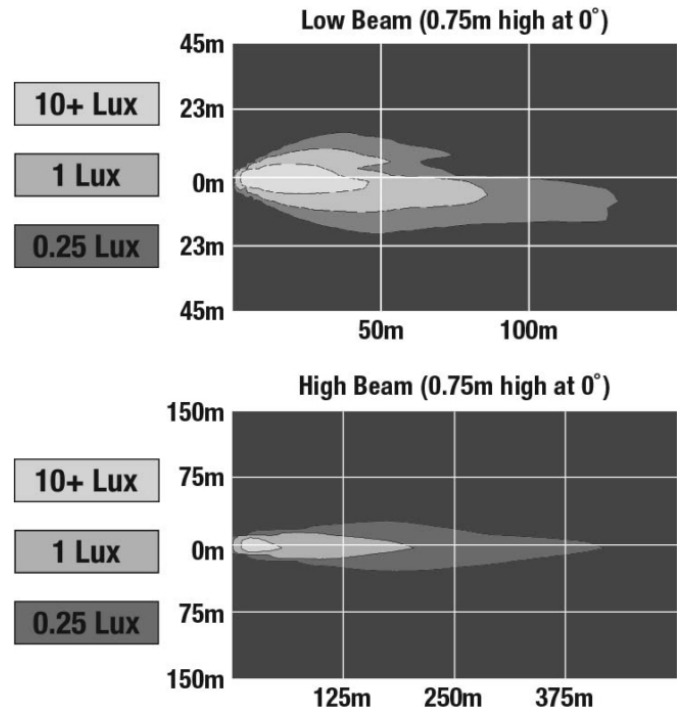

Peterbilt POD LED Headlights - Model 9600

PRODUCT INFORMATION

Description	12V Peterbilt LED Heated Headlight, Left-hand, Black Bezel (Single Light, Harness Sold Separately)
Height	215.00 mm / 8.46 in
Width	443.00 mm / 17.44 in
Depth	210.00 mm / 8.27 in
Shape	Stylized
Outer Lens Material	Polycarbonate
Outer Lens Color	Clear
Housing Material	Polycarbonate
Housing Color	Black
Bezel Color	Black
Minimum Operating Temperature	-40 °C / -40 °F
Maximum Operating Temperature	65 °C / 149 °F
Connector or Wiring	Deutsch DT04-8PA
Mating Connector	Deutsch DT06-8SA
Product Weight	5.65 lbs / 2.56 kgs
Shipping Weight	6.49 lbs / 2.94 kgs

PHOTOMETRIC SPECIFICATIONS

Raw Lumen Output	2895 (High Beam), 1200 (Low Beam)
Effective Lumen Output	1020 (High Beam), 614 (Low Beam)
Candela Output	50400 (High Beam), 26690 (Low Beam)
Nominal LED Color Temperature	5000 K
Beam Pattern(s)	Forward Lighting - Daytime Running Light Forward Lighting - High Beam (DOT) Forward Lighting - Low Beam (DOT) Signalization - Front Position Signalization - Marker Signalization - Turn (Front)