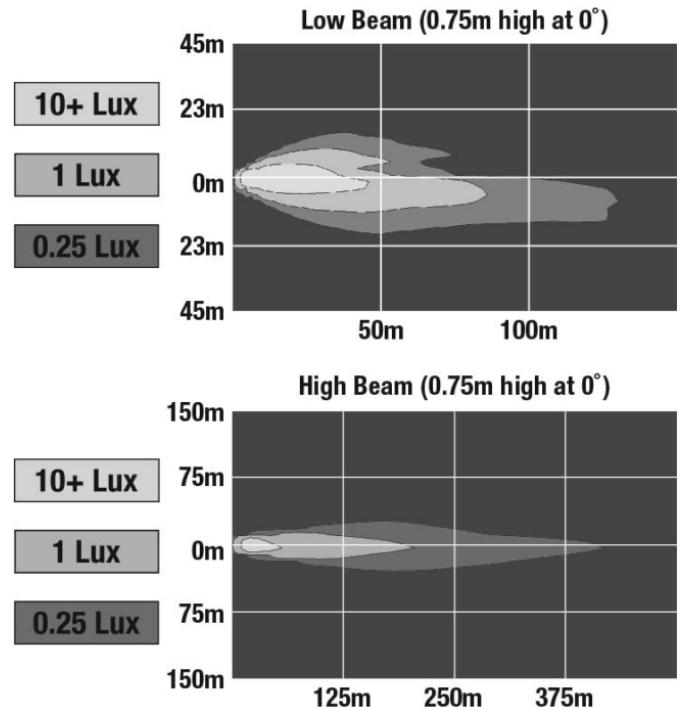

Peterbilt POD LED Headlights - Model 9600

PRODUCT INFORMATION

Description	12V Peterbilt LED Heated Headlight, Left-hand, Black Bezel (Single Light, Harness Sold Separately)
Height	215.00 mm / 8.46 in
Width	443.00 mm / 17.44 in
Depth	210.00 mm / 8.27 in
Shape	Stylized
Outer Lens Material	Polycarbonate
Outer Lens Color	Clear
Housing Material	Polycarbonate
Housing Color	Black
Bezel Color	Black
Minimum Operating Temperature	-40 °C / -40 °F
Maximum Operating Temperature	65 °C / 149 °F
Connector or Wiring	Deutsch DT04-8PA
Mating Connector	Deutsch DT06-8SA
Product Weight	5.65 lbs / 2.56 kgs
Shipping Weight	6.49 lbs / 2.94 kgs

PHOTOMETRIC SPECIFICATIONS

Raw Lumen Output	2895 (High Beam), 1200 (Low Beam)
Effective Lumen Output	1020 (High Beam), 614 (Low Beam)
Candela Output	50400 (High Beam), 26690 (Low Beam)
Nominal LED Color Temperature	5000 K
Beam Pattern(s)	Forward Lighting - Daytime Running Light Forward Lighting - High Beam (DOT) Forward Lighting - Low Beam (DOT) Signalization - Front Position Signalization - Marker Signalization - Turn (Front)