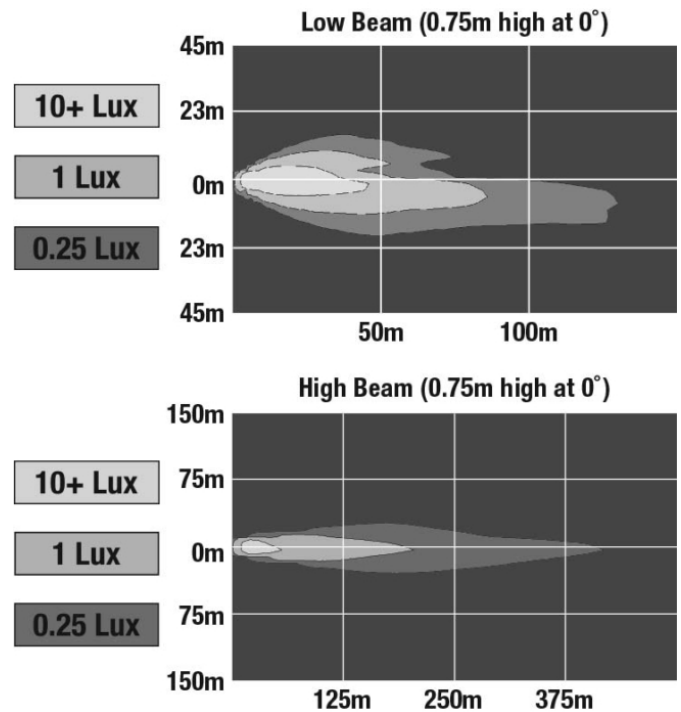

Peterbilt POD LED Headlights - Model 9600

PRODUCT INFORMATION

Description	12V Peterbilt LED Heated Headlight, Left-hand, Black Bezel (Single Light, Harness Sold Separately)
Height	215.00 mm / 8.46 in
Width	443.00 mm / 17.44 in
Depth	210.00 mm / 8.27 in
Shape	Stylized
Outer Lens Material	Polycarbonate
Outer Lens Color	Clear
Housing Material	Polycarbonate
Housing Color	Black
Bezel Color	Black
Minimum Operating Temperature	-40 °C / -40 °F
Maximum Operating Temperature	65 °C / 149 °F
Connector or Wiring	Deutsch DT04-8PA
Mating Connector	Deutsch DT06-8SA
Product Weight	5.65 lbs / 2.56 kgs
Shipping Weight	6.49 lbs / 2.94 kgs

PHOTOMETRIC SPECIFICATIONS

Raw Lumen Output	2895 (High Beam), 1200 (Low Beam)
Effective Lumen Output	1020 (High Beam), 614 (Low Beam)
Candela Output	50400 (High Beam), 26690 (Low Beam)
Nominal LED Color Temperature	5000 K
Beam Pattern(s)	Forward Lighting - Daytime Running Light Forward Lighting - High Beam (DOT) Forward Lighting - Low Beam (DOT) Signalization - Front Position Signalization - Marker Signalization - Turn (Front)