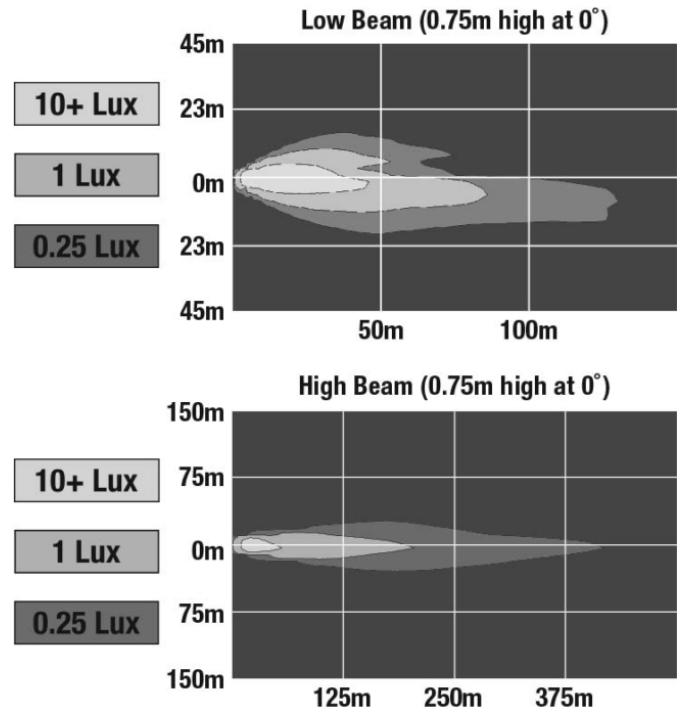

Peterbilt POD LED Headlights - Model 9600

PRODUCT INFORMATION

Description	12V Peterbilt LED Headlight, Right-hand, Chrome Bezel (Single Light, Harness Sold Separately)
Height	215.00 mm / 8.46 in
Width	443.00 mm / 17.44 in
Depth	210.00 mm / 8.27 in
Shape	Stylized
Outer Lens Material	Polycarbonate
Outer Lens Color	Clear
Housing Material	Polycarbonate
Housing Color	Black
Bezel Color	Chrome
Minimum Operating Temperature	-40 °C / -40 °F
Maximum Operating Temperature	65 °C / 149 °F
Connector or Wiring	Deutsch DT04-8PA
Mating Connector	Deutsch DT06-8SA
Product Weight	5.65 lbs / 2.56 kgs
Shipping Weight	6.49 lbs / 2.94 kgs

PHOTOMETRIC SPECIFICATIONS

Raw Lumen Output	2895 (High Beam), 1200 (Low Beam)
Effective Lumen Output	1020 (High Beam), 614 (Low Beam)
Candela Output	50400 (High Beam), 26690 (Low Beam)
Nominal LED Color Temperature	5000 K
Beam Pattern(s)	Forward Lighting - Daytime Running Light Forward Lighting - High Beam (DOT) Forward Lighting - Low Beam (DOT) Signalization - Front Position Signalization - Marker Signalization - Turn (Front)