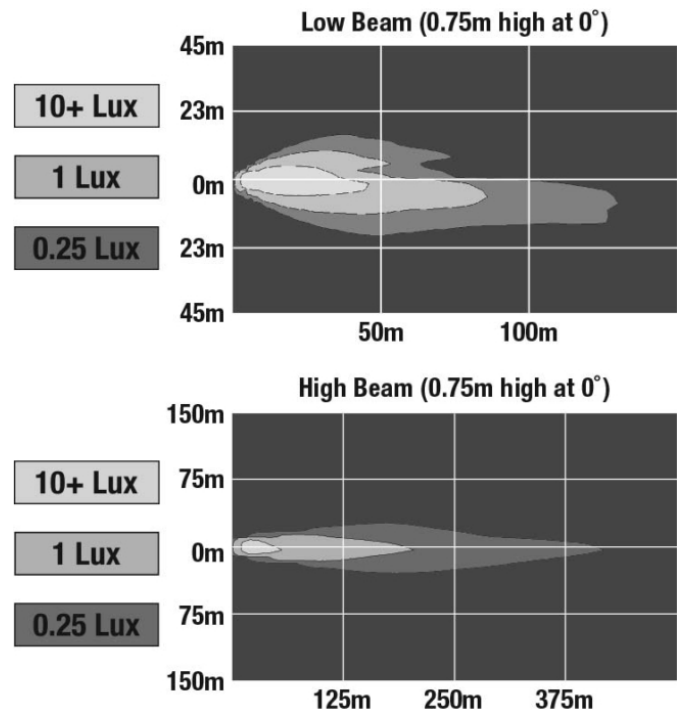

## PRODUCT INFORMATION

<b>Description</b>	12V Peterbilt LED Headlight, Right-hand, Chrome Bezel (Single Light, Harness Sold Separately)
<b>Height</b>	215.00 mm / 8.46 in
<b>Width</b>	443.00 mm / 17.44 in
<b>Depth</b>	210.00 mm / 8.27 in
<b>Shape</b>	Stylized
<b>Outer Lens Material</b>	Polycarbonate
<b>Outer Lens Color</b>	Clear
<b>Housing Material</b>	Polycarbonate
<b>Housing Color</b>	Black
<b>Bezel Color</b>	Chrome
<b>Minimum Operating Temperature</b>	-40 °C / -40 °F
<b>Maximum Operating Temperature</b>	65 °C / 149 °F
<b>Connector or Wiring</b>	Deutsch DT04-8PA
<b>Mating Connector</b>	Deutsch DT06-8SA
<b>Product Weight</b>	5.65 lbs / 2.56 kgs
<b>Shipping Weight</b>	6.49 lbs / 2.94 kgs

## PHOTOMETRIC SPECIFICATIONS

<b>Raw Lumen Output</b>	2895 (High Beam), 1200 (Low Beam)
<b>Effective Lumen Output</b>	1020 (High Beam), 614 (Low Beam)
<b>Candela Output</b>	50400 (High Beam), 26690 (Low Beam)
<b>Nominal LED Color Temperature</b>	5000 K
<b>Beam Pattern(s)</b>	Forward Lighting - Daytime Running Light Forward Lighting - High Beam (DOT) Forward Lighting - Low Beam (DOT) Signalization - Front Position Signalization - Marker Signalization - Turn (Front)