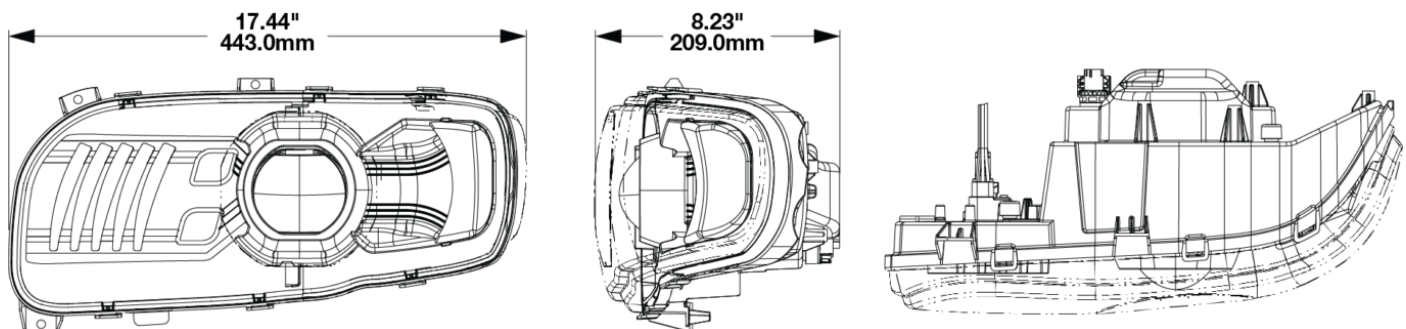

PRODUCT DIMENSIONS

Print date: 2026-05-15

© 2026 J.W. Speaker Corporation • Germantown, WI U.S.A.
www.jwspeaker.com • speaker@jwspeaker.com • 262.251.6660

J.W. SPEAKER
Engineered. Lighting. Solutions.