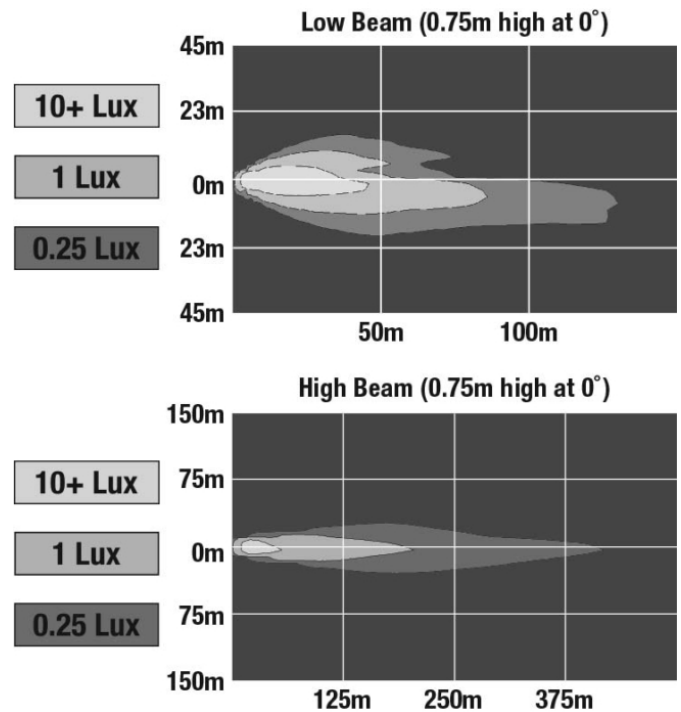

Peterbilt POD LED Headlights - Model 9600

PRODUCT INFORMATION

Description	12V Peterbilt LED Headlight, Right-hand, Chrome Bezel (Single Light, Harness Sold Separately)
Height	215.00 mm / 8.46 in
Width	443.00 mm / 17.44 in
Depth	210.00 mm / 8.27 in
Shape	Stylized
Outer Lens Material	Polycarbonate
Outer Lens Color	Clear
Housing Material	Polycarbonate
Housing Color	Black
Bezel Color	Chrome
Minimum Operating Temperature	-40 °C / -40 °F
Maximum Operating Temperature	65 °C / 149 °F
Connector or Wiring	Deutsch DT04-8PA
Mating Connector	Deutsch DT06-8SA
Product Weight	5.65 lbs / 2.56 kgs
Shipping Weight	6.49 lbs / 2.94 kgs

PHOTOMETRIC SPECIFICATIONS

Raw Lumen Output	2895 (High Beam), 1200 (Low Beam)
Effective Lumen Output	1020 (High Beam), 614 (Low Beam)
Candela Output	50400 (High Beam), 26690 (Low Beam)
Nominal LED Color Temperature	5000 K
Beam Pattern(s)	Forward Lighting - Daytime Running Light Forward Lighting - High Beam (DOT) Forward Lighting - Low Beam (DOT) Signalization - Front Position Signalization - Marker Signalization - Turn (Front)