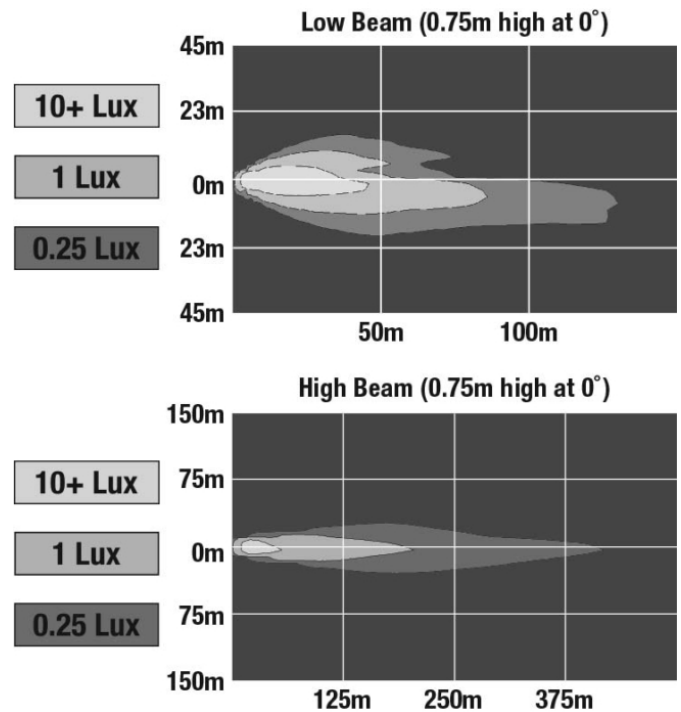

## PHOTOMETRIC SPECIFICATIONS

|                                      |                                                                                                                                                                                                                 |
|--------------------------------------|-----------------------------------------------------------------------------------------------------------------------------------------------------------------------------------------------------------------|
| <b>Raw Lumen Output</b>              | 2895 (High Beam), 1200 (Low Beam)                                                                                                                                                                               |
| <b>Effective Lumen Output</b>        | 1020 (High Beam), 614 (Low Beam)                                                                                                                                                                                |
| <b>Candela Output</b>                | 50400 (High Beam), 26690 (Low Beam)                                                                                                                                                                             |
| <b>Nominal LED Color Temperature</b> | 5000 K                                                                                                                                                                                                          |
| <b>Beam Pattern(s)</b>               | Forward Lighting - Daytime Running Light<br>Forward Lighting - High Beam (DOT)<br>Forward Lighting - Low Beam (DOT)<br>Signalization - Front Position<br>Signalization - Marker<br>Signalization - Turn (Front) |