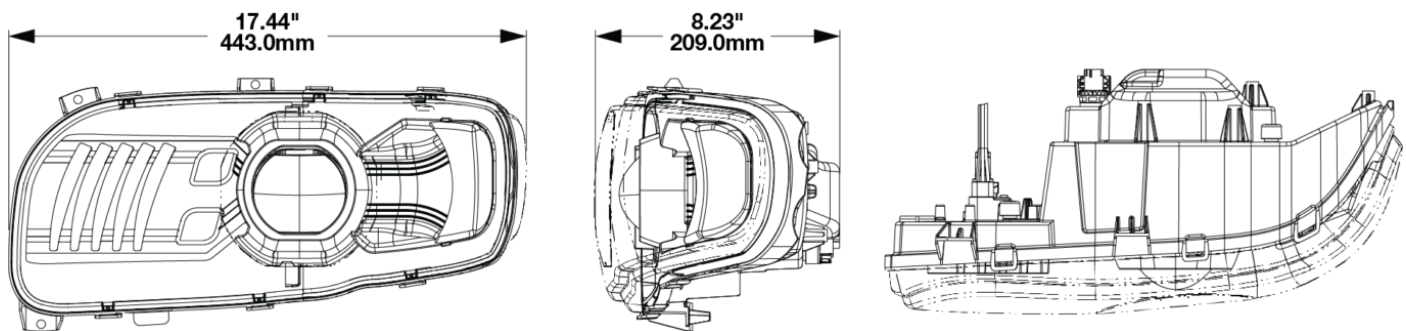

PRODUCT DIMENSIONS

Print date: 2026-06-11

© 2026 J.W. Speaker Corporation • Germantown, WI U.S.A.
www.jwspeaker.com • speaker@jwspeaker.com • 262.251.6660

J.W. SPEAKER
Engineered. Lighting. Solutions.