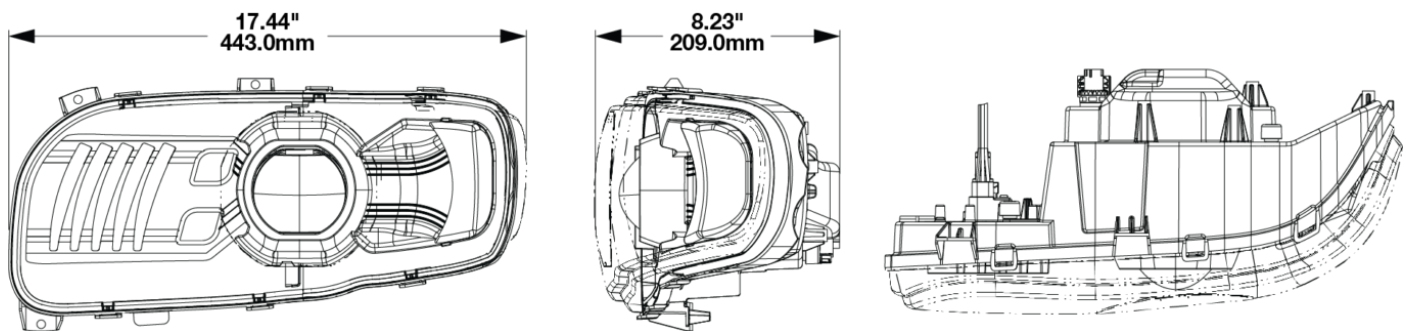

PRODUCT DIMENSIONS

Print date: 2025-05-17

© 2025 J.W. Speaker Corporation • Germantown, WI U.S.A.
www.jwspeaker.com • speaker@jwspeaker.com • 262.251.6660

J.W. SPEAKER
Engineered. Lighting. Solutions.