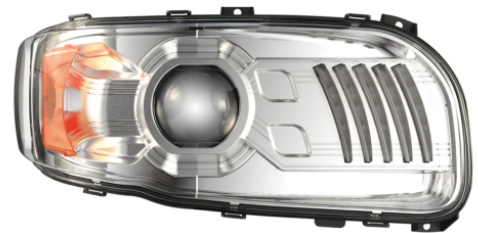

# Peterbilt POD LED Headlights - Model 9600

## PRODUCT INFORMATION

<b>Description</b>	12V Peterbilt LED Headlight, Right-hand, Chrome Bezel (Single Light, Harness Sold Separately)
<b>Height</b>	215.00 mm / 8.46 in
<b>Width</b>	443.00 mm / 17.44 in
<b>Depth</b>	210.00 mm / 8.27 in
<b>Shape</b>	Stylized
<b>Outer Lens Material</b>	Polycarbonate
<b>Outer Lens Color</b>	Clear
<b>Housing Material</b>	Polycarbonate
<b>Housing Color</b>	Black
<b>Bezel Color</b>	Chrome
<b>Minimum Operating Temperature</b>	-40 °C / -40 °F
<b>Maximum Operating Temperature</b>	65 °C / 149 °F
<b>Connector or Wiring</b>	Deutsch DT04-8PA
<b>Mating Connector</b>	Deutsch DT06-8SA
<b>Product Weight</b>	5.65 lbs / 2.56 kgs
<b>Shipping Weight</b>	6.49 lbs / 2.94 kgs