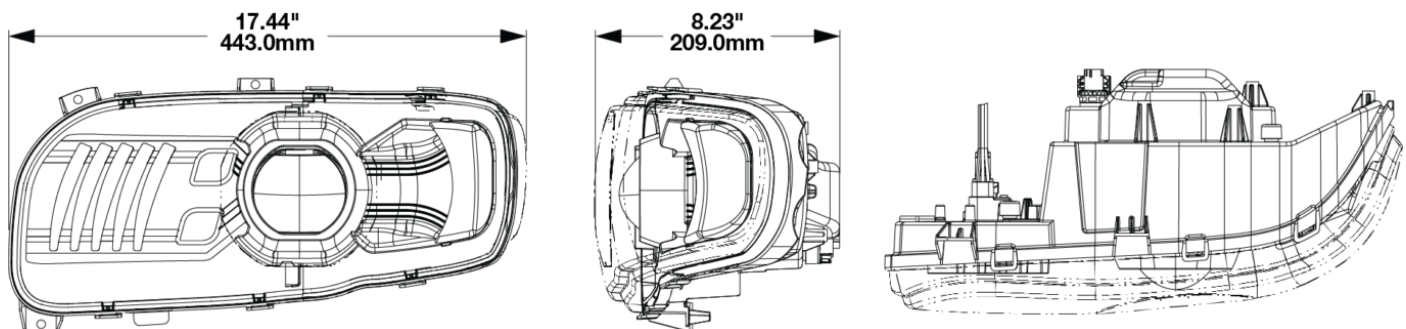

PRODUCT DIMENSIONS

Print date: 2026-04-08

© 2026 J.W. Speaker Corporation • Germantown, WI U.S.A.
www.jwspeaker.com • speaker@jwspeaker.com • 262.251.6660

J.W. SPEAKER
Engineered. Lighting. Solutions.