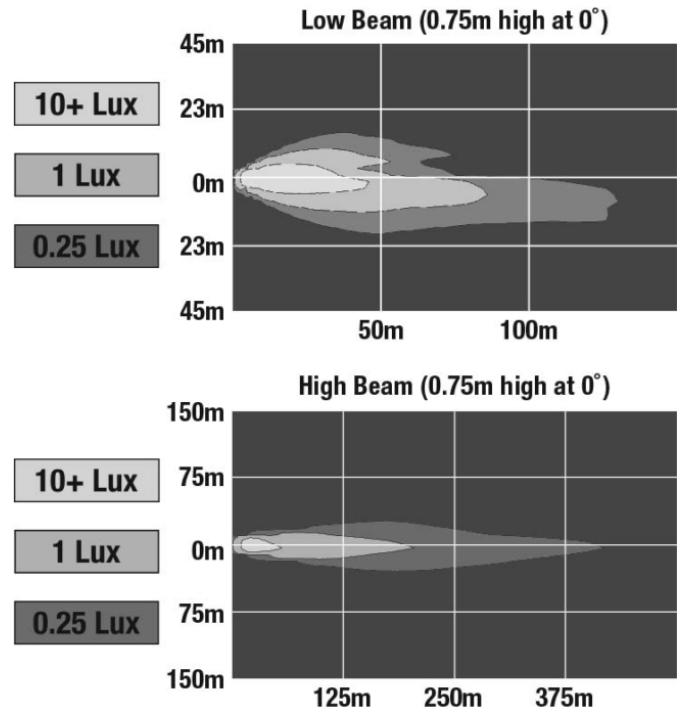

## PRODUCT INFORMATION

<b>Description</b>	12V Peterbilt LED Headlight, Right-hand, Chrome Bezel (Single Light, Harness Sold Separately)
<b>Height</b>	215.00 mm / 8.46 in
<b>Width</b>	443.00 mm / 17.44 in
<b>Depth</b>	210.00 mm / 8.27 in
<b>Shape</b>	Stylized
<b>Outer Lens Material</b>	Polycarbonate
<b>Outer Lens Color</b>	Clear
<b>Housing Material</b>	Polycarbonate
<b>Housing Color</b>	Black
<b>Bezel Color</b>	Chrome
<b>Minimum Operating Temperature</b>	-40 °C / -40 °F
<b>Maximum Operating Temperature</b>	65 °C / 149 °F
<b>Connector or Wiring</b>	Deutsch DT04-8PA
<b>Mating Connector</b>	Deutsch DT06-8SA
<b>Product Weight</b>	5.65 lbs / 2.56 kgs
<b>Shipping Weight</b>	6.49 lbs / 2.94 kgs

## PHOTOMETRIC SPECIFICATIONS

<b>Raw Lumen Output</b>	2895 (High Beam), 1200 (Low Beam)
<b>Effective Lumen Output</b>	1020 (High Beam), 614 (Low Beam)
<b>Candela Output</b>	50400 (High Beam), 26690 (Low Beam)
<b>Nominal LED Color Temperature</b>	5000 K
<b>Beam Pattern(s)</b>	Forward Lighting - Daytime Running Light Forward Lighting - High Beam (DOT) Forward Lighting - Low Beam (DOT) Signalization - Front Position Signalization - Marker Signalization - Turn (Front)