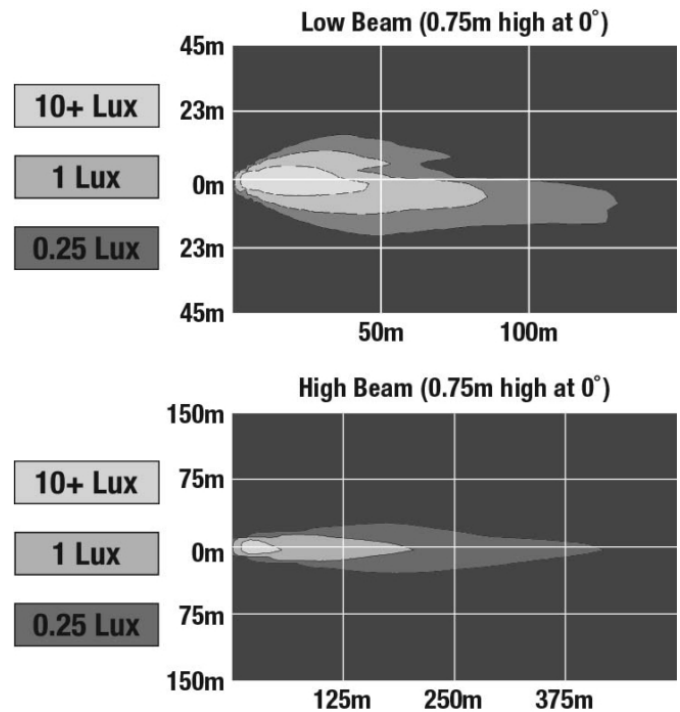

Peterbilt POD LED Headlights - Model 9600

PRODUCT INFORMATION

Description	12V Peterbilt LED Headlight, Left-hand, Chrome Bezel (Single Light, Harness Sold Separately)
Height	215.00 mm / 8.46 in
Width	443.00 mm / 17.44 in
Depth	210.00 mm / 8.27 in
Shape	Stylized
Outer Lens Material	Polycarbonate
Outer Lens Color	Clear
Housing Material	Polycarbonate
Housing Color	Black
Bezel Color	Chrome
Minimum Operating Temperature	-40 °C / -40 °F
Maximum Operating Temperature	65 °C / 149 °F
Connector or Wiring	Deutsch DT04-8PA
Mating Connector	Deutsch DT06-8SA
Product Weight	5.65 lbs / 2.56 kgs
Shipping Weight	6.49 lbs / 2.94 kgs

PHOTOMETRIC SPECIFICATIONS

Raw Lumen Output	2895 (High Beam), 1200 (Low Beam)
Effective Lumen Output	1020 (High Beam), 614 (Low Beam)
Candela Output	50400 (High Beam), 26690 (Low Beam)
Nominal LED Color Temperature	5000 K
Beam Pattern(s)	Forward Lighting - Daytime Running Light Forward Lighting - High Beam (DOT) Forward Lighting - Low Beam (DOT) Signalization - Front Position Signalization - Marker Signalization - Turn (Front)