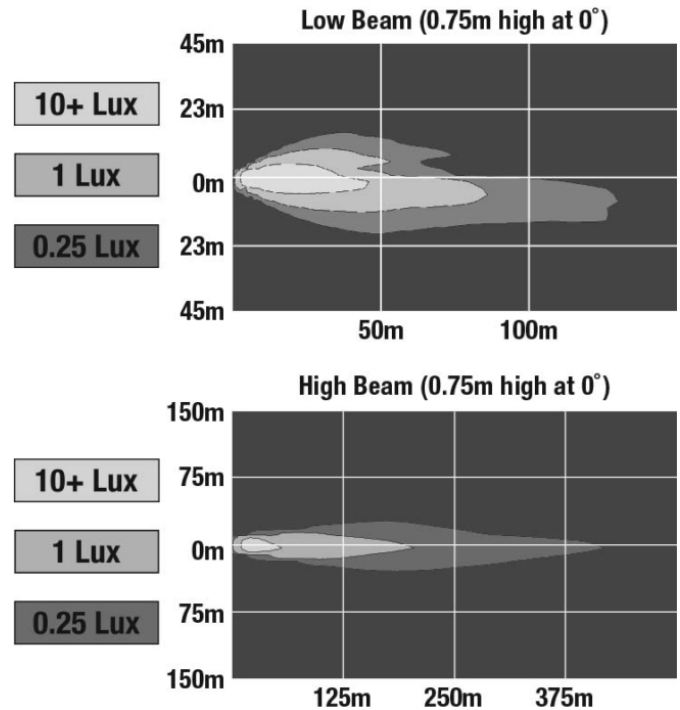

## PRODUCT INFORMATION

<b>Description</b>	12V Peterbilt LED Headlight, Left-hand, Chrome Bezel (Single Light, Harness Sold Separately)
<b>Height</b>	215.00 mm / 8.46 in
<b>Width</b>	443.00 mm / 17.44 in
<b>Depth</b>	210.00 mm / 8.27 in
<b>Shape</b>	Stylized
<b>Outer Lens Material</b>	Polycarbonate
<b>Outer Lens Color</b>	Clear
<b>Housing Material</b>	Polycarbonate
<b>Housing Color</b>	Black
<b>Bezel Color</b>	Chrome
<b>Minimum Operating Temperature</b>	-40 °C / -40 °F
<b>Maximum Operating Temperature</b>	65 °C / 149 °F
<b>Connector or Wiring</b>	Deutsch DT04-8PA
<b>Mating Connector</b>	Deutsch DT06-8SA
<b>Product Weight</b>	5.65 lbs / 2.56 kgs
<b>Shipping Weight</b>	6.49 lbs / 2.94 kgs

## PHOTOMETRIC SPECIFICATIONS

<b>Raw Lumen Output</b>	2895 (High Beam), 1200 (Low Beam)
<b>Effective Lumen Output</b>	1020 (High Beam), 614 (Low Beam)
<b>Candela Output</b>	50400 (High Beam), 26690 (Low Beam)
<b>Nominal LED Color Temperature</b>	5000 K
<b>Beam Pattern(s)</b>	Forward Lighting - Daytime Running Light Forward Lighting - High Beam (DOT) Forward Lighting - Low Beam (DOT) Signalization - Front Position Signalization - Marker Signalization - Turn (Front)