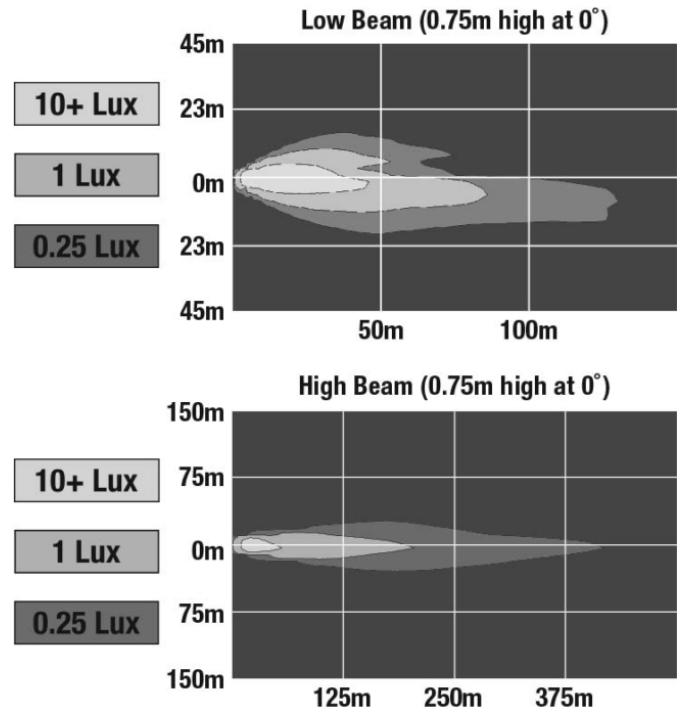

## PRODUCT INFORMATION

<b>Description</b>	12V Peterbilt LED Headlight, Left-hand, Chrome Bezel (Single Light, Harness Sold Separately)
<b>Height</b>	215.00 mm / 8.46 in
<b>Width</b>	443.00 mm / 17.44 in
<b>Depth</b>	210.00 mm / 8.27 in
<b>Shape</b>	Stylized
<b>Outer Lens Material</b>	Polycarbonate
<b>Outer Lens Color</b>	Clear
<b>Housing Material</b>	Polycarbonate
<b>Housing Color</b>	Black
<b>Bezel Color</b>	Chrome
<b>Minimum Operating Temperature</b>	-40 °C / -40 °F
<b>Maximum Operating Temperature</b>	65 °C / 149 °F
<b>Connector or Wiring</b>	Deutsch DT04-8PA
<b>Mating Connector</b>	Deutsch DT06-8SA
<b>Product Weight</b>	5.65 lbs / 2.56 kgs
<b>Shipping Weight</b>	6.49 lbs / 2.94 kgs

## PHOTOMETRIC SPECIFICATIONS

<b>Raw Lumen Output</b>	2895 (High Beam), 1200 (Low Beam)
<b>Effective Lumen Output</b>	1020 (High Beam), 614 (Low Beam)
<b>Candela Output</b>	50400 (High Beam), 26690 (Low Beam)
<b>Nominal LED Color Temperature</b>	5000 K
<b>Beam Pattern(s)</b>	Forward Lighting - Daytime Running Light Forward Lighting - High Beam (DOT) Forward Lighting - Low Beam (DOT) Signalization - Front Position Signalization - Marker Signalization - Turn (Front)