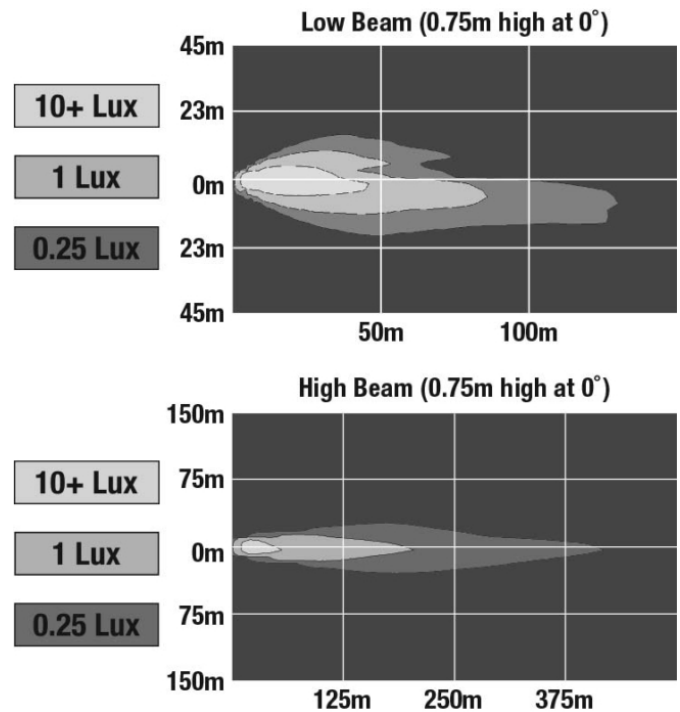

## PRODUCT INFORMATION

<b>Description</b>	12V Peterbilt LED Headlight, Left-hand, Chrome Bezel (Single Light, Harness Sold Separately)
<b>Height</b>	215.00 mm / 8.46 in
<b>Width</b>	443.00 mm / 17.44 in
<b>Depth</b>	210.00 mm / 8.27 in
<b>Shape</b>	Stylized
<b>Outer Lens Material</b>	Polycarbonate
<b>Outer Lens Color</b>	Clear
<b>Housing Material</b>	Polycarbonate
<b>Housing Color</b>	Black
<b>Bezel Color</b>	Chrome
<b>Minimum Operating Temperature</b>	-40 °C / -40 °F
<b>Maximum Operating Temperature</b>	65 °C / 149 °F
<b>Connector or Wiring</b>	Deutsch DT04-8PA
<b>Mating Connector</b>	Deutsch DT06-8SA
<b>Product Weight</b>	5.65 lbs / 2.56 kgs
<b>Shipping Weight</b>	6.49 lbs / 2.94 kgs

## PHOTOMETRIC SPECIFICATIONS

<b>Raw Lumen Output</b>	2895 (High Beam), 1200 (Low Beam)
<b>Effective Lumen Output</b>	1020 (High Beam), 614 (Low Beam)
<b>Candela Output</b>	50400 (High Beam), 26690 (Low Beam)
<b>Nominal LED Color Temperature</b>	5000 K
<b>Beam Pattern(s)</b>	Forward Lighting - Daytime Running Light Forward Lighting - High Beam (DOT) Forward Lighting - Low Beam (DOT) Signalization - Front Position Signalization - Marker Signalization - Turn (Front)