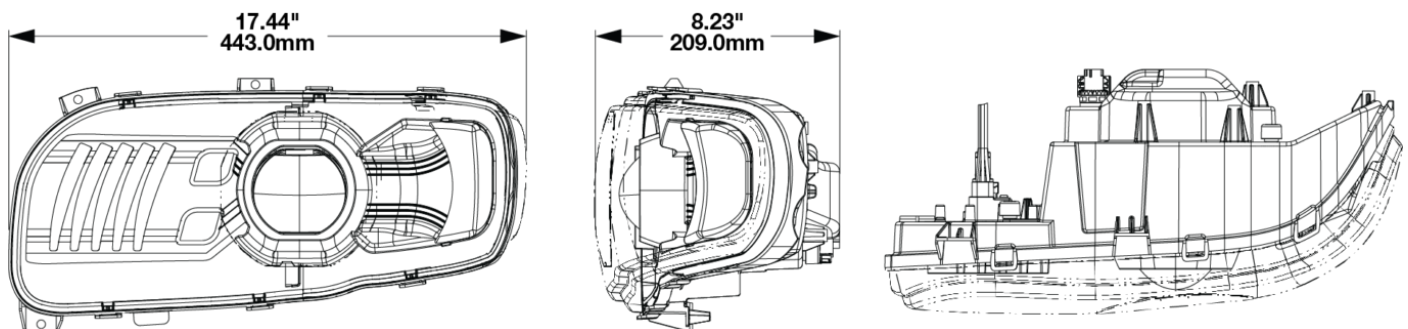

PRODUCT DIMENSIONS

Print date: 2026-05-27

© 2026 J.W. Speaker Corporation • Germantown, WI U.S.A.
www.jwspeaker.com • speaker@jwspeaker.com • 262.251.6660

J.W. SPEAKER
Engineered. Lighting. Solutions.