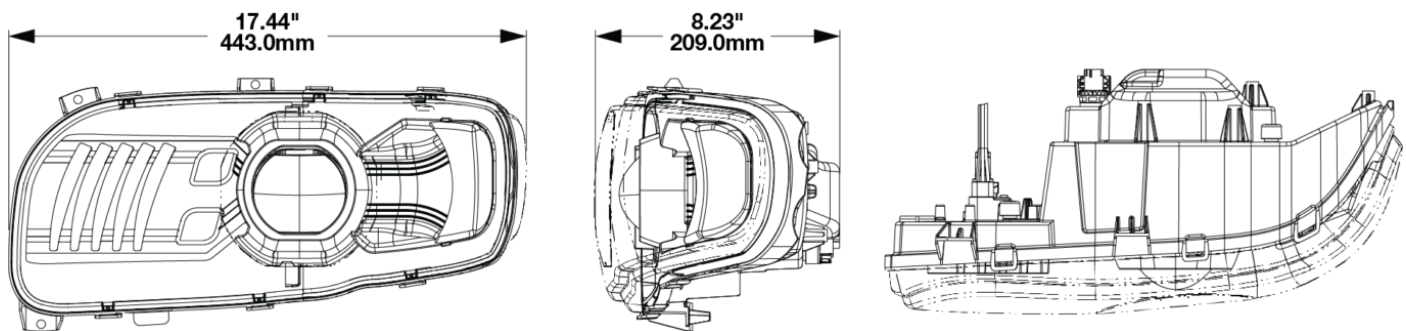

PRODUCT DIMENSIONS

Print date: 2026-07-06

© 2026 J.W. Speaker Corporation • Germantown, WI U.S.A.
www.jwspeaker.com • speaker@jwspeaker.com • 262.251.6660

J.W. SPEAKER
Engineered. Lighting. Solutions.