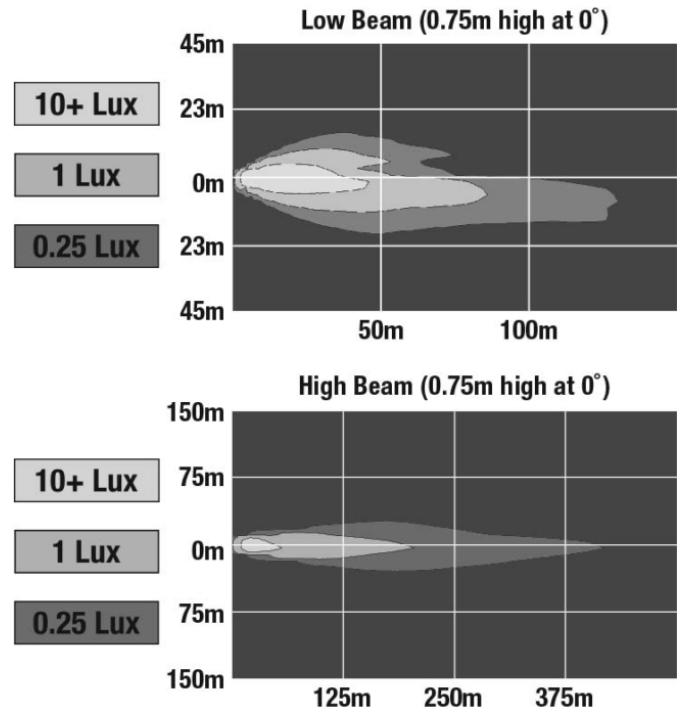

Peterbilt POD LED Headlights - Model 9600

PRODUCT INFORMATION

Description	12V Peterbilt LED Heated Headlight, Right-hand, Chrome Bezel (Single Light, Harness Sold Separately)
Height	215.00 mm / 8.46 in
Width	443.00 mm / 17.44 in
Depth	210.00 mm / 8.27 in
Shape	Stylized
Outer Lens Material	Polycarbonate
Outer Lens Color	Clear
Housing Material	Polycarbonate
Housing Color	Black
Bezel Color	Chrome
Minimum Operating Temperature	-40 °C / -40 °F
Maximum Operating Temperature	65 °C / 149 °F
Connector or Wiring	Deutsch DT04-8PA
Mating Connector	Deutsch DT06-8SA
Product Weight	5.65 lbs / 2.56 kgs
Shipping Weight	6.49 lbs / 2.94 kgs

Peterbilt POD LED Headlights - Model 9600

ELECTRICAL SPECIFICATIONS

Input Voltage	12V DC
Operating Voltage	9-18V DC
Transient Spike Protection	330V Peak @ 1 HZ-100 Pulses
Black Wire	Ground
Red Wire	(+) Rear Repeat
White Wire	High Beam
Yellow Wire	Low Beam
Green Wire	Turn Signal
Brown Wire	Side Marker
Current Draw	2.1A @ 12V DC (Low Beam) 4.2A @ 12V DC (High Beam) 2.15A @ 12V DC (Turn) 0.34A @ 12V DC (Side Marker)

PHOTOMETRIC SPECIFICATIONS

Raw Lumen Output	2585 (High Beam), 1200 (Low Beam)
Effective Lumen Output	1020 (High Beam), 614 (Low Beam)
Candela Output	50400 (High Beam), 26690 (Low Beam)
Nominal LED Color Temperature	5000 K
Beam Pattern(s)	Forward Lighting - Daytime Running Light Forward Lighting - High Beam (DOT) Forward Lighting - Low Beam (DOT) Signalization - Front Position Signalization - Marker Signalization - Turn (Front)