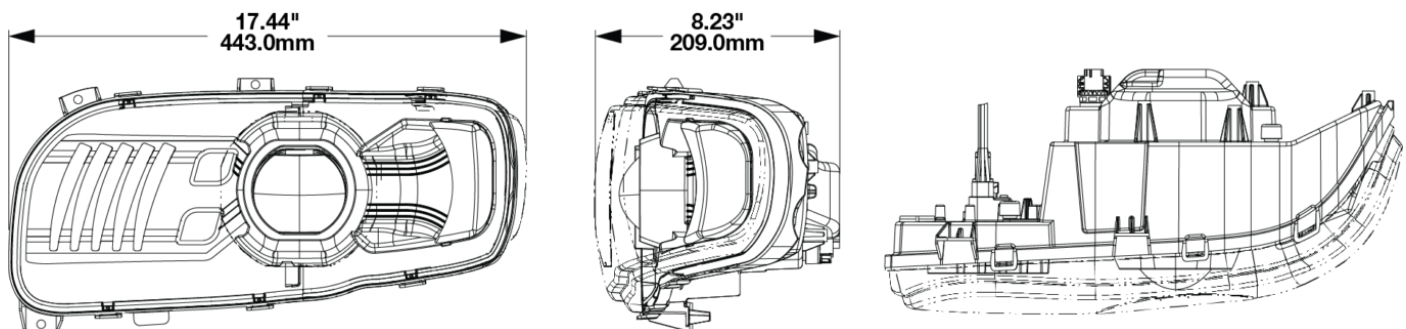

PRODUCT DIMENSIONS

Print date: 2025-05-17

© 2025 J.W. Speaker Corporation • Germantown, WI U.S.A.
www.jwspeaker.com • speaker@jwspeaker.com • 262.251.6660

J.W. SPEAKER
Engineered. Lighting. Solutions.