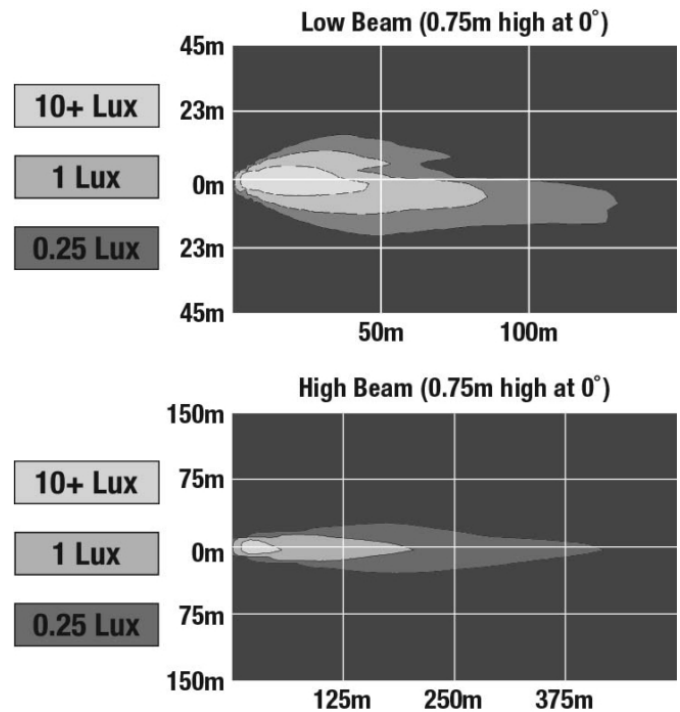

Peterbilt POD LED Headlights - Model 9600

PRODUCT INFORMATION

Description	12V Peterbilt LED Heated Headlight, Right-hand, Chrome Bezel (Single Light, Harness Sold Separately)
Height	215.00 mm / 8.46 in
Width	443.00 mm / 17.44 in
Depth	210.00 mm / 8.27 in
Shape	Stylized
Outer Lens Material	Polycarbonate
Outer Lens Color	Clear
Housing Material	Polycarbonate
Housing Color	Black
Bezel Color	Chrome
Minimum Operating Temperature	-40 °C / -40 °F
Maximum Operating Temperature	65 °C / 149 °F
Connector or Wiring	Deutsch DT04-8PA
Mating Connector	Deutsch DT06-8SA
Product Weight	5.65 lbs / 2.56 kgs
Shipping Weight	6.49 lbs / 2.94 kgs

PHOTOMETRIC SPECIFICATIONS

Raw Lumen Output	2585 (High Beam), 1200 (Low Beam)
Effective Lumen Output	1020 (High Beam), 614 (Low Beam)
Candela Output	50400 (High Beam), 26690 (Low Beam)
Nominal LED Color Temperature	5000 K
Beam Pattern(s)	Forward Lighting - Daytime Running Light Forward Lighting - High Beam (DOT) Forward Lighting - Low Beam (DOT) Signalization - Front Position Signalization - Marker Signalization - Turn (Front)