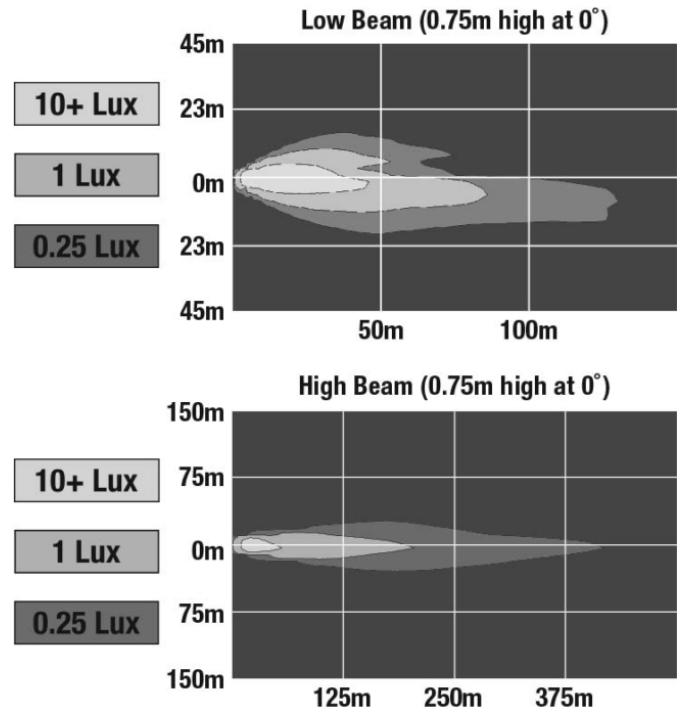

Peterbilt POD LED Headlights - Model 9600

PRODUCT INFORMATION

Description	12V Peterbilt LED Heated Headlight, Right-hand, Chrome Bezel (Single Light, Harness Sold Separately)
Height	215.00 mm / 8.46 in
Width	443.00 mm / 17.44 in
Depth	210.00 mm / 8.27 in
Shape	Stylized
Outer Lens Material	Polycarbonate
Outer Lens Color	Clear
Housing Material	Polycarbonate
Housing Color	Black
Bezel Color	Chrome
Minimum Operating Temperature	-40 °C / -40 °F
Maximum Operating Temperature	65 °C / 149 °F
Connector or Wiring	Deutsch DT04-8PA
Mating Connector	Deutsch DT06-8SA
Product Weight	5.65 lbs / 2.56 kgs
Shipping Weight	6.49 lbs / 2.94 kgs

PHOTOMETRIC SPECIFICATIONS

Raw Lumen Output	2585 (High Beam), 1200 (Low Beam)
Effective Lumen Output	1020 (High Beam), 614 (Low Beam)
Candela Output	50400 (High Beam), 26690 (Low Beam)
Nominal LED Color Temperature	5000 K
Beam Pattern(s)	Forward Lighting - Daytime Running Light Forward Lighting - High Beam (DOT) Forward Lighting - Low Beam (DOT) Signalization - Front Position Signalization - Marker Signalization - Turn (Front)