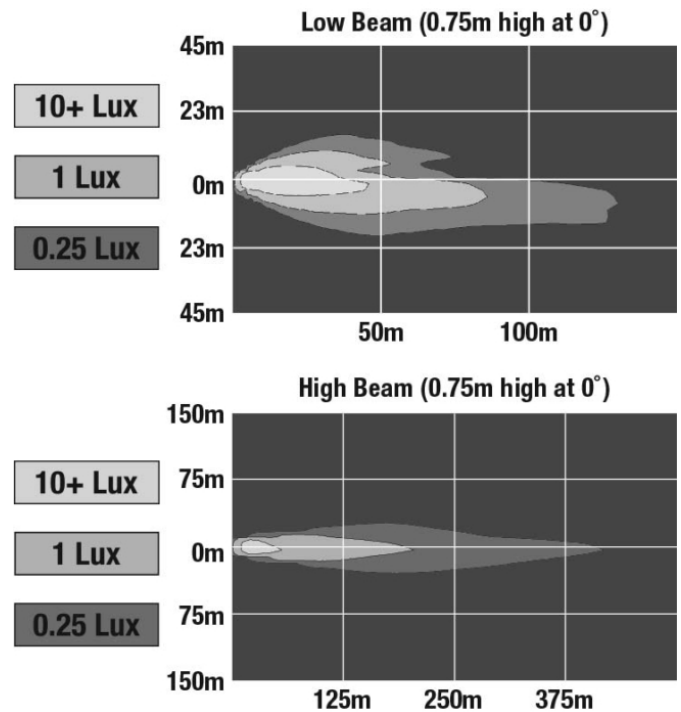

## PHOTOMETRIC SPECIFICATIONS

|                                      |  |
|--------------------------------------|--|
| <b>Raw Lumen Output</b>              | 2895 (High Beam), 1200 (Low Beam)  |
| <b>Effective Lumen Output</b>        | 1020 (High Beam), 614 (Low Beam)   |
| <b>Candela Output</b>                | 50400 (High Beam), 26690 (Low Beam)  |
| <b>Nominal LED Color Temperature</b> | 5000 K   |
| <b>Beam Pattern(s)</b>               | Forward Lighting - Daytime Running Light<br>Forward Lighting - High Beam (DOT)<br>Signalization - Front Position<br>Signalization - Marker<br>Signalization - Turn (Front) |