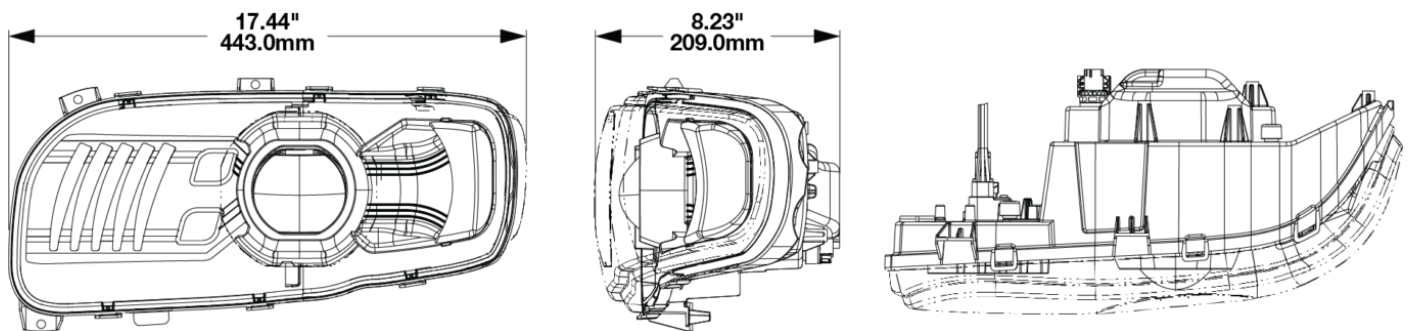

PRODUCT DIMENSIONS

Print date: 2026-05-09

© 2026 J.W. Speaker Corporation • Germantown, WI U.S.A.
www.jwspeaker.com • speaker@jwspeaker.com • 262.251.6660

J.W. SPEAKER
Engineered. Lighting. Solutions.