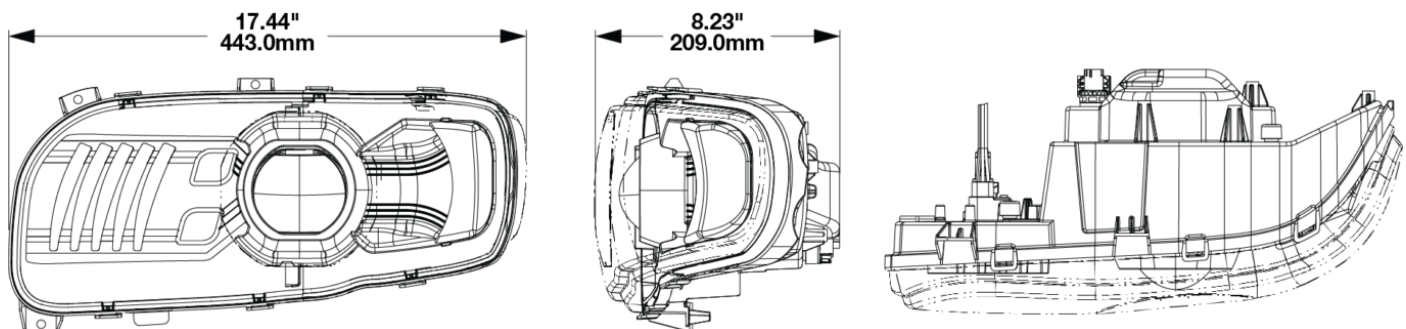

PRODUCT DIMENSIONS

Print date: 2026-05-30

© 2026 J.W. Speaker Corporation • Germantown, WI U.S.A.
www.jwspeaker.com • speaker@jwspeaker.com • 262.251.6660

J.W. SPEAKER
Engineered. Lighting. Solutions.