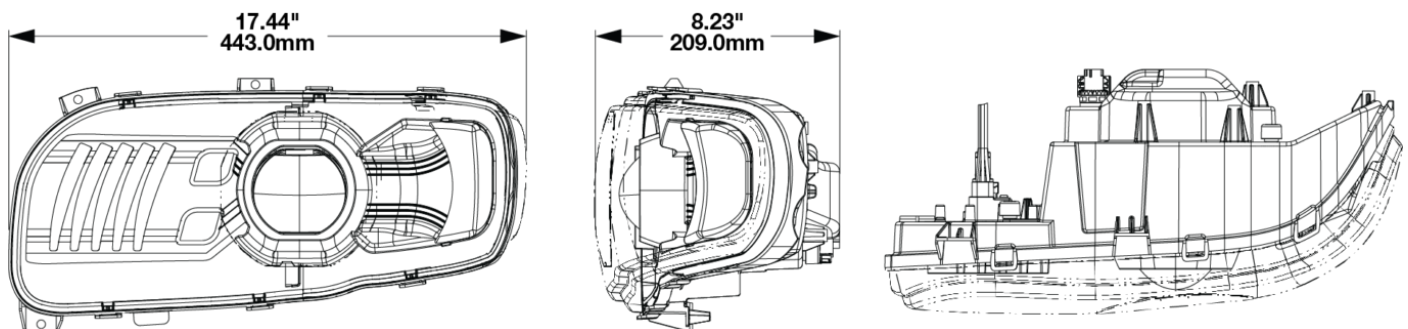

PRODUCT DIMENSIONS

Print date: 2026-06-20

© 2026 J.W. Speaker Corporation • Germantown, WI U.S.A.
www.jwspeaker.com • speaker@jwspeaker.com • 262.251.6660

J.W. SPEAKER
Engineered. Lighting. Solutions.