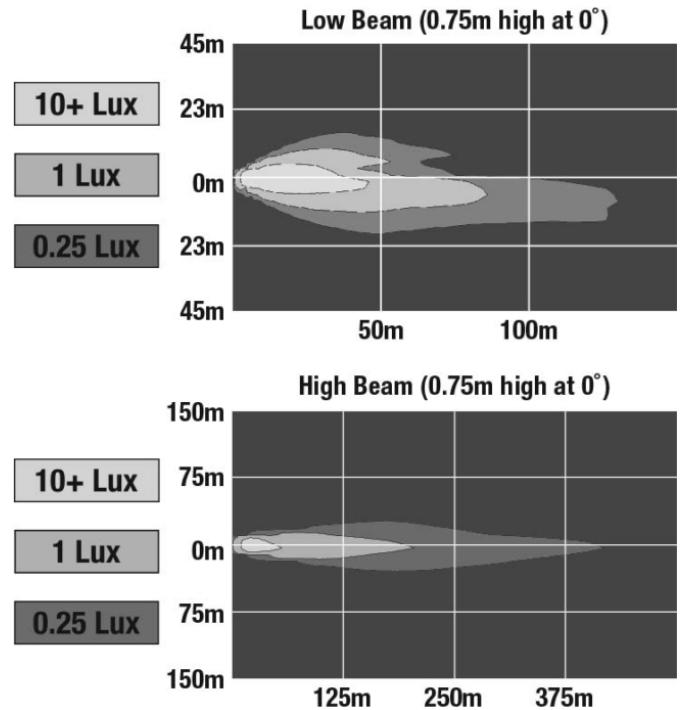

## PHOTOMETRIC SPECIFICATIONS

|                                      |  |
|--------------------------------------|--|
| <b>Raw Lumen Output</b>              | 2895 (High Beam), 1200 (Low Beam)  |
| <b>Effective Lumen Output</b>        | 1020 (High Beam), 614 (Low Beam)   |
| <b>Candela Output</b>                | 50400 (High Beam), 26690 (Low Beam)  |
| <b>Nominal LED Color Temperature</b> | 5000 K   |
| <b>Beam Pattern(s)</b>               | Forward Lighting - Daytime Running Light<br>Forward Lighting - High Beam (DOT)<br>Signalization - Front Position<br>Signalization - Marker<br>Signalization - Turn (Front) |