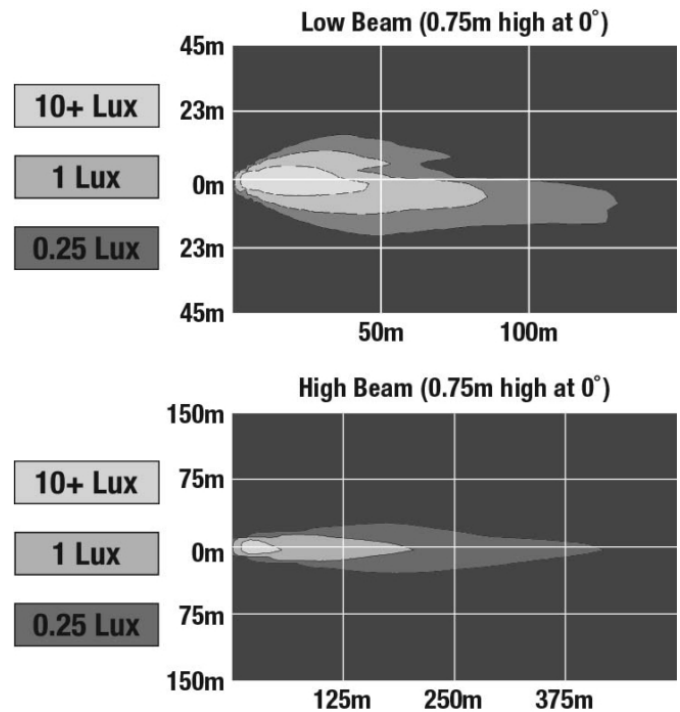

Peterbilt POD LED Headlights - Model 9600

PHOTOMETRIC SPECIFICATIONS

Raw Lumen Output	2895 (High Beam), 1200 (Low Beam)
Effective Lumen Output	1020 (High Beam), 614 (Low Beam)
Candela Output	50400 (High Beam), 26690 (Low Beam)
Nominal LED Color Temperature	5000 K
Beam Pattern(s)	Forward Lighting - Daytime Running Light Forward Lighting - High Beam (DOT) Signalization - Front Position Signalization - Marker Signalization - Turn (Front)

APPLICATIONS

INSTALLATION & APPLICATION INFORMATION

WIRE HARNESS NOT INCLUDED

Print date: 2026-05-30

© 2026 J.W. Speaker Corporation • Germantown, WI U.S.A.
www.jwspeaker.com • speaker@jwspeaker.com • 262.251.6660