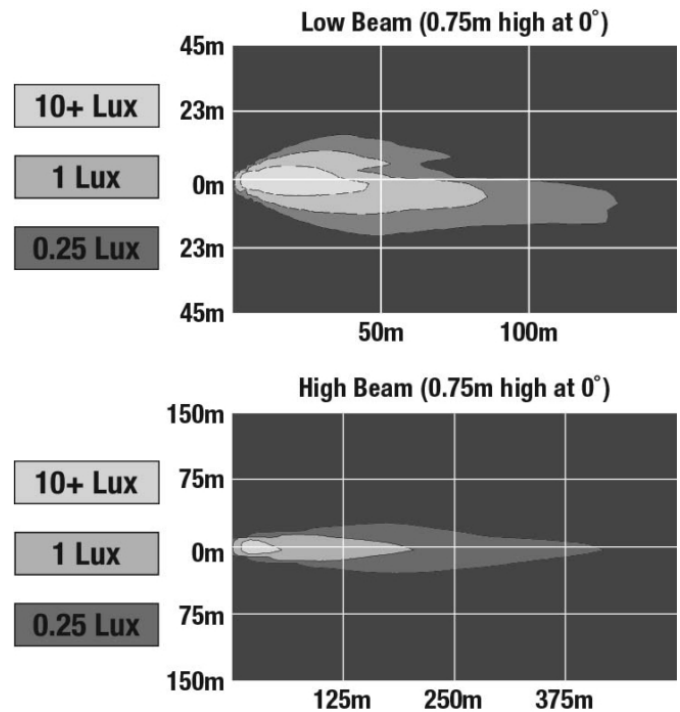

## PHOTOMETRIC SPECIFICATIONS

<b>Raw Lumen Output</b>	2895 (High Beam), 1200 (Low Beam)
<b>Effective Lumen Output</b>	1020 (High Beam), 614 (Low Beam)
<b>Candela Output</b>	50400 (High Beam), 26690 (Low Beam)
<b>Nominal LED Color Temperature</b>	5000 K
<b>Beam Pattern(s)</b>	Forward Lighting - Daytime Running Light Forward Lighting - High Beam (DOT) Signalization - Front Position Signalization - Marker Signalization - Turn (Front)