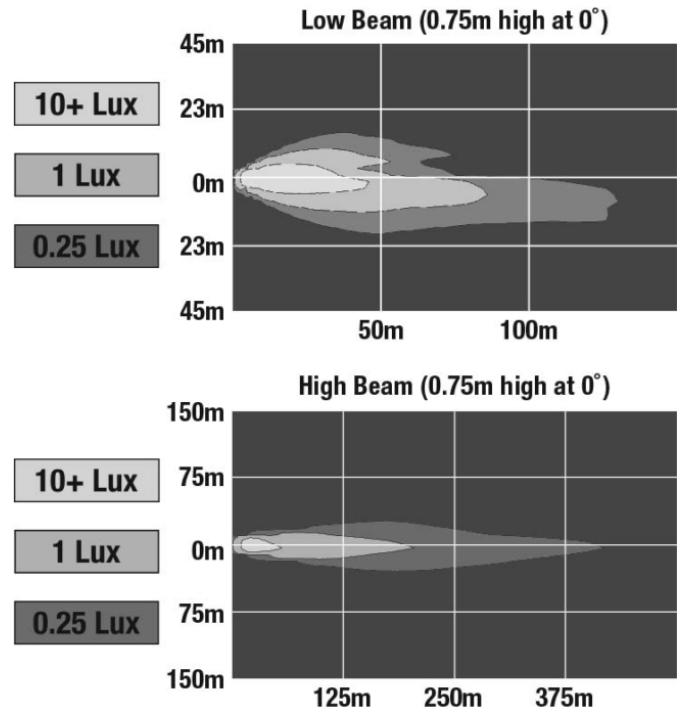

Peterbilt POD LED Headlights - Model 9600

PRODUCT INFORMATION

Description	12V Peterbilt LED Heated Headlight, Left-hand, Chrome Bezel (Single Light, Harness Sold Separately)
Height	215.00 mm / 8.46 in
Width	443.00 mm / 17.44 in
Depth	210.00 mm / 8.27 in
Shape	Stylized
Outer Lens Material	Polycarbonate
Outer Lens Color	Clear
Housing Material	Polycarbonate
Housing Color	Black
Bezel Color	Chrome
Minimum Operating Temperature	-40 °C / -40 °F
Maximum Operating Temperature	65 °C / 149 °F
Connector or Wiring	Deutsch DT04-8PA
Mating Connector	Deutsch DT06-8SA
Product Weight	5.65 lbs / 2.56 kgs
Shipping Weight	6.49 lbs / 2.94 kgs

PHOTOMETRIC SPECIFICATIONS

Raw Lumen Output	2895 (High Beam), 1200 (Low Beam)
Effective Lumen Output	1020 (High Beam), 614 (Low Beam)
Candela Output	50400 (High Beam), 26690 (Low Beam)
Nominal LED Color Temperature	5000 K
Beam Pattern(s)	Forward Lighting - Daytime Running Light Forward Lighting - High Beam (DOT) Signalization - Front Position Signalization - Marker Signalization - Turn (Front)