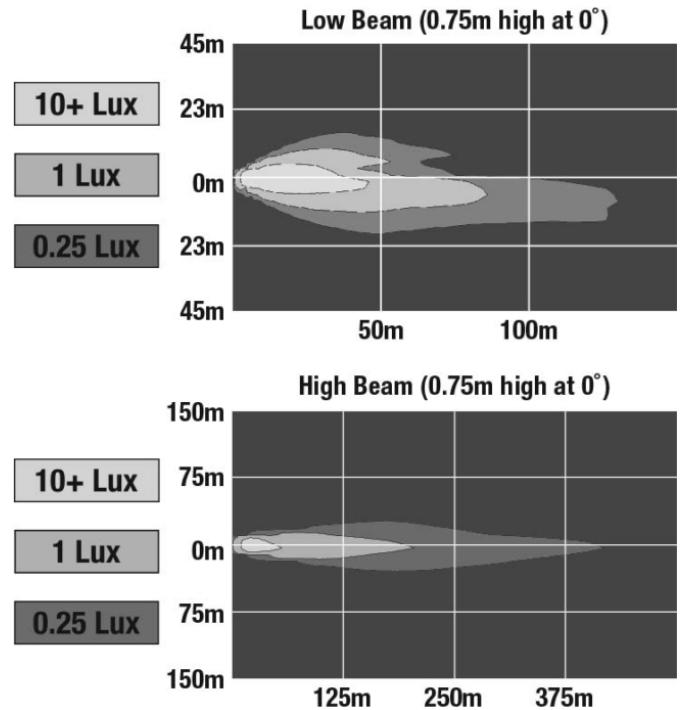

Peterbilt POD LED Headlights - Model 9600

PRODUCT INFORMATION

Description	12V Peterbilt LED Headlight, Right-hand, Black Bezel (Single light)
Height	215.00 mm / 8.46 in
Width	443.00 mm / 17.44 in
Depth	210.00 mm / 8.27 in
Shape	Stylized
Outer Lens Material	Polycarbonate
Outer Lens Color	Clear
Housing Material	Polycarbonate
Housing Color	Black
Bezel Color	Black
Minimum Operating Temperature	-40 °C / -40 °F
Maximum Operating Temperature	65 °C / 149 °F
Connector or Wiring	Deutsch DT04-8PA
Mating Connector	Deutsch DT06-8SA
Product Weight	5.65 lbs / 2.56 kgs
Shipping Weight	7.00 lbs / 3.18 kgs

PHOTOMETRIC SPECIFICATIONS

Raw Lumen Output	2895 (High Beam); 1200 (Low Beam)
Effective Lumen Output	1020 (High Beam); 614 (Low Beam)
Candela Output	50400 (High Beam); 26690 (Low Beam)
Nominal LED Color Temperature	5000 K
Beam Pattern(s)	Forward Lighting - Daytime Running Light Forward Lighting - High Beam (DOT) Forward Lighting - Low Beam (DOT) Signalization - Front Position Signalization - Marker Signalization - Turn (Front)