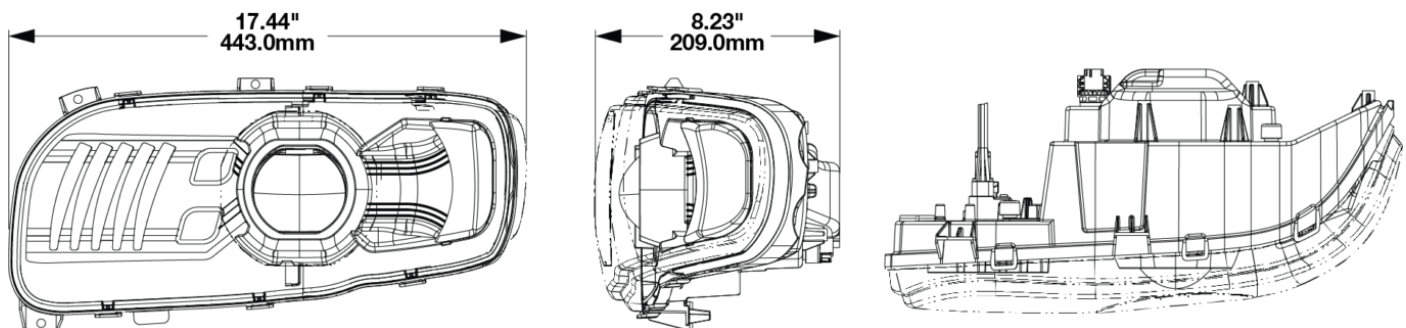

PRODUCT DIMENSIONS

Print date: 2024-11-10

© 2024 J.W. Speaker Corporation • Germantown, WI U.S.A.
www.jwspeaker.com • speaker@jwspeaker.com • 262.251.6660

J.W. SPEAKER
Engineered. Lighting. Solutions.