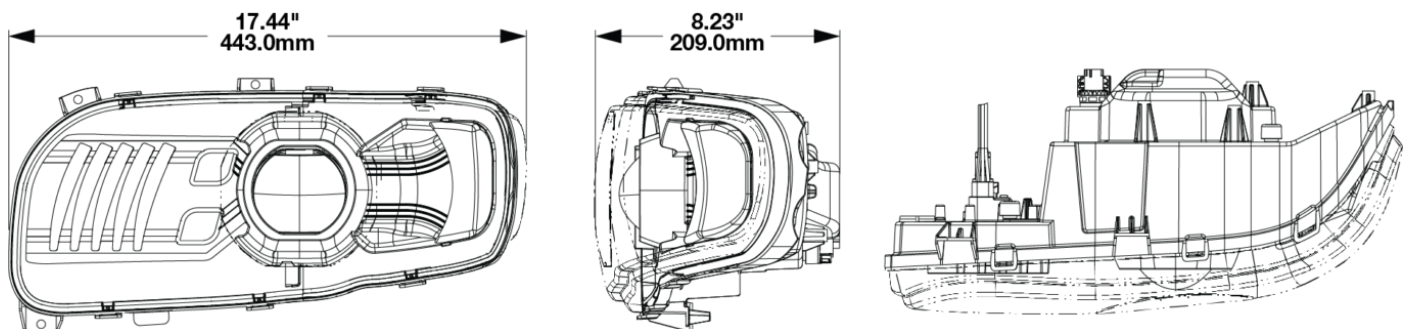

PRODUCT DIMENSIONS

Print date: 2024-11-10

© 2024 J.W. Speaker Corporation • Germantown, WI U.S.A.
www.jwspeaker.com • speaker@jwspeaker.com • 262.251.6660

J.W. SPEAKER
Engineered. Lighting. Solutions.