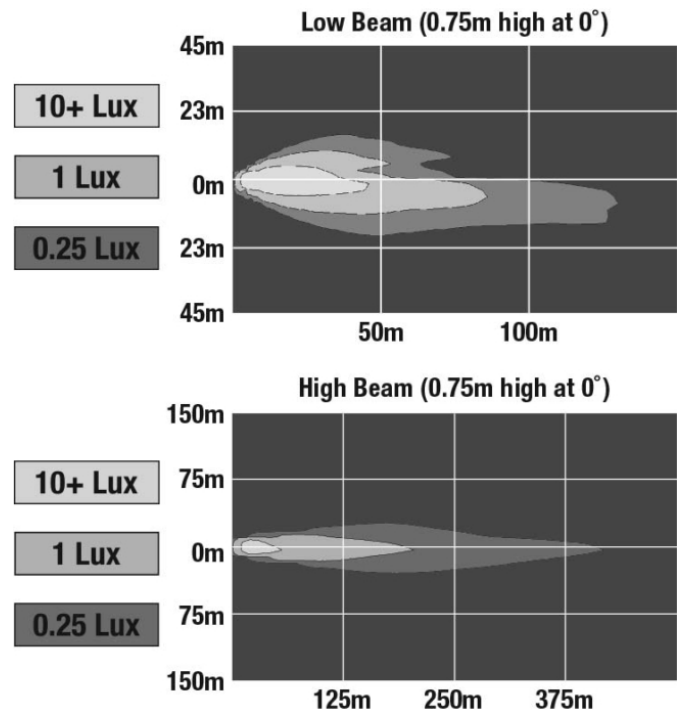

Peterbilt POD LED Headlights - Model 9600

PRODUCT INFORMATION

Description	12V DOT Peterbilt Heated LED Headlight, Right-hand, Black Bezel (Single light)
Height	215.00 mm / 8.46 in
Width	443.00 mm / 17.44 in
Depth	210.00 mm / 8.27 in
Shape	Stylized
Outer Lens Material	Polycarbonate
Outer Lens Color	Clear
Housing Material	Polycarbonate
Housing Color	Black
Bezel Color	Black
Minimum Operating Temperature	-40 °C / -40 °F
Maximum Operating Temperature	65 °C / 149 °F
Connector or Wiring	Deutsch DT04-8PA
Mating Connector	Deutsch DT06-8SA
Product Weight	5.65 lbs / 2.56 kgs
Shipping Weight	7.00 lbs / 3.18 kgs

PHOTOMETRIC SPECIFICATIONS

Raw Lumen Output	2895 (High Beam); 1200 (Low Beam)
Effective Lumen Output	1020 (High Beam); 614 (Low Beam)
Candela Output	50400 (High Beam); 26690 (Low Beam)
Nominal LED Color Temperature	5000 K
Beam Pattern(s)	Forward Lighting - Daytime Running Light Forward Lighting - High Beam (DOT) Forward Lighting - Low Beam (DOT) Signalization - Front Position Signalization - Marker Signalization - Turn (Front)