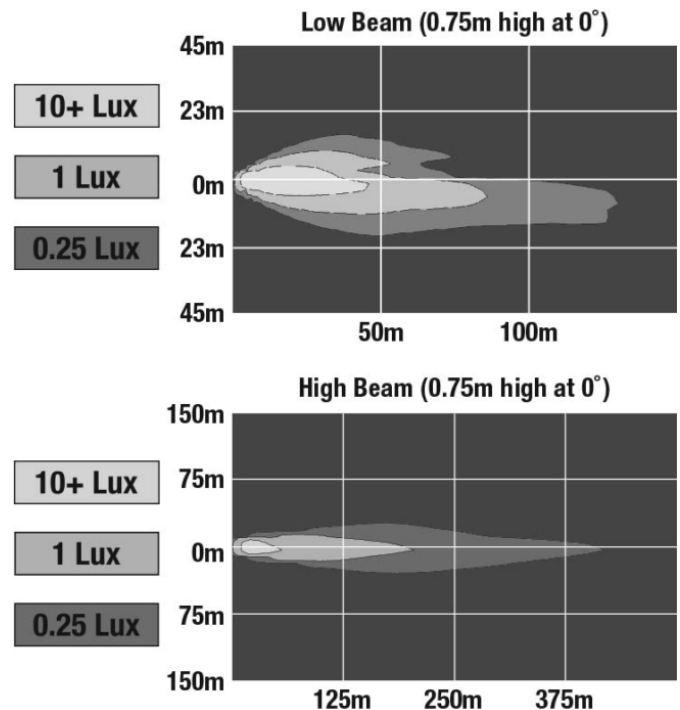

## PHOTOMETRIC SPECIFICATIONS

<b>Raw Lumen Output</b>	2895 (High Beam); 1200 (Low Beam)
<b>Effective Lumen Output</b>	1020 (High Beam); 614 (Low Beam)
<b>Candela Output</b>	50400 (High Beam); 26690 (Low Beam)
<b>Nominal LED Color Temperature</b>	5000 K
<b>Beam Pattern(s)</b>	Forward Lighting - Daytime Running Light Forward Lighting - High Beam (DOT) Forward Lighting - Low Beam (DOT) Signalization - Front Position Signalization - Marker Signalization - Turn (Front)