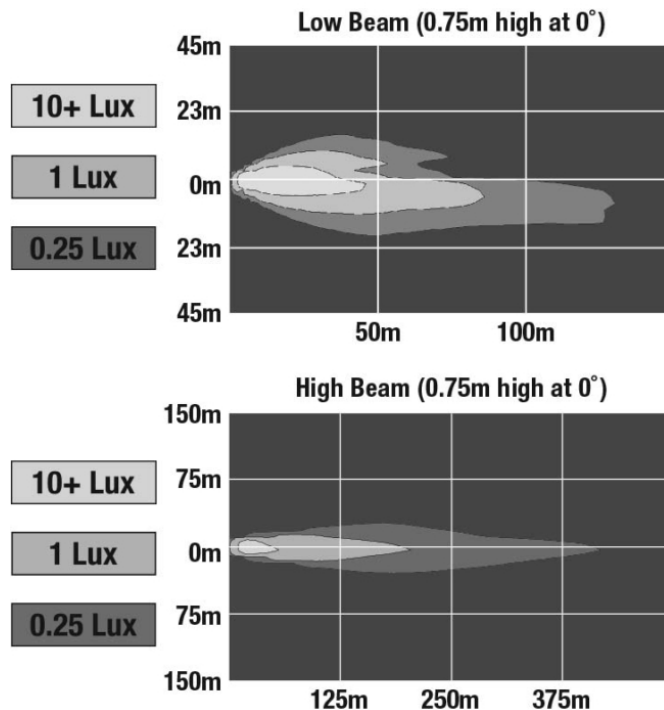

Peterbilt POD LED Headlights - Model 9600

PRODUCT INFORMATION

Description	12V Peterbilt LED Headlight, Right-hand, Chrome Bezel (Single light)
Height	215.00 mm / 8.46 in
Width	443.00 mm / 17.44 in
Depth	210.00 mm / 8.27 in
Shape	Stylized
Outer Lens Material	Polycarbonate
Outer Lens Color	Clear
Housing Material	Polycarbonate
Housing Color	Black
Bezel Color	Chrome
Minimum Operating Temperature	-40 °C / -40 °F
Maximum Operating Temperature	65 °C / 149 °F
Connector or Wiring	Deutsch DT04-8PA
Mating Connector	Deutsch DT06-8SA
Product Weight	5.65 lbs / 2.56 kgs
Shipping Weight	7.00 lbs / 3.18 kgs

PHOTOMETRIC SPECIFICATIONS

Raw Lumen Output	2895 (High Beam); 1200 (Low Beam)
Effective Lumen Output	1020 (High Beam); 614 (Low Beam)
Candela Output	50400 (High Beam); 26690 (Low Beam)
Nominal LED Color Temperature	5000 K
Beam Pattern(s)	Forward Lighting - Daytime Running Light Forward Lighting - High Beam (DOT) Forward Lighting - Low Beam (DOT) Signalization - Front Position Signalization - Marker Signalization - Turn (Front)