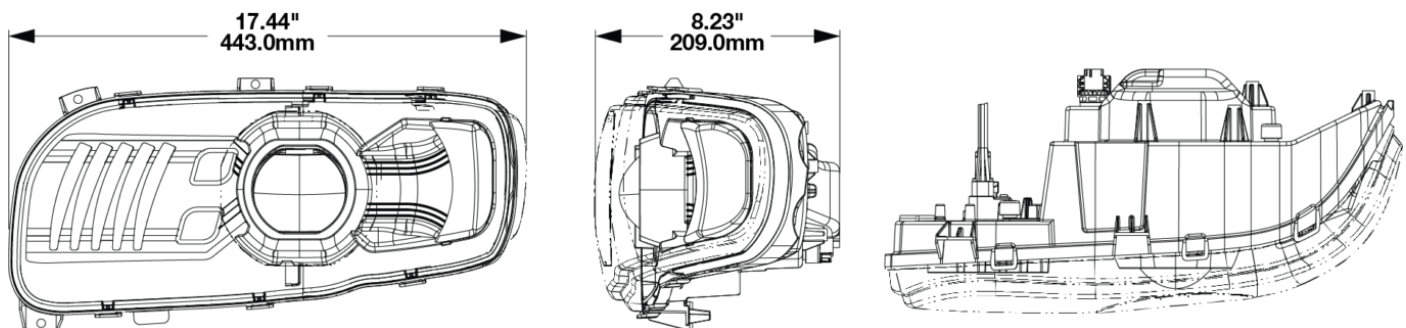

PRODUCT DIMENSIONS

Print date: 2024-11-08

© 2024 J.W. Speaker Corporation • Germantown, WI U.S.A.
www.jwspeaker.com • speaker@jwspeaker.com • 262.251.6660

J.W. SPEAKER
Engineered. Lighting. Solutions.