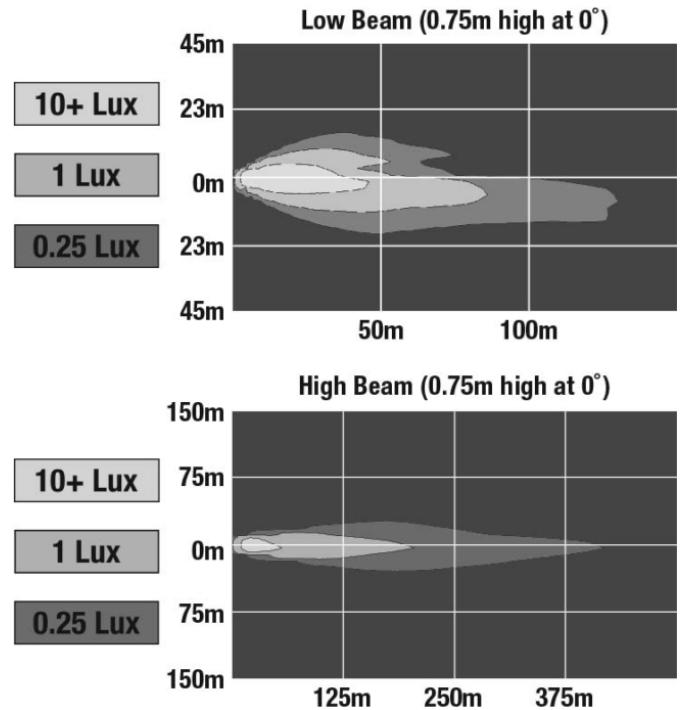

Peterbilt POD LED Headlights - Model 9600

PRODUCT INFORMATION

| | |
|--------------------------------------|--|
| Description | 12V Peterbilt LED Heated Headlight, Left-hand, Chrome Bezel (Single light) |
| Height | 215.00 mm / 8.46 in |
| Width | 443.00 mm / 17.44 in |
| Depth | 210.00 mm / 8.27 in |
| Shape | Stylized |
| Outer Lens Material | Polycarbonate |
| Outer Lens Color | Clear |
| Housing Material | Polycarbonate |
| Housing Color | Black |
| Bezel Color | Chrome |
| Minimum Operating Temperature | -40 °C / -40 °F |
| Maximum Operating Temperature | 65 °C / 149 °F |
| Connector or Wiring | Deutsch DT04-8PA |
| Mating Connector | Deutsch DT06-8SA |
| Product Weight | 5.65 lbs / 2.56 kgs |
| Shipping Weight | 7.00 lbs / 3.18 kgs |

PHOTOMETRIC SPECIFICATIONS

| | |
|--------------------------------------|---|
| Raw Lumen Output | 2895 (High Beam); 1200 (Low Beam) |
| Effective Lumen Output | 1020 (High Beam); 614 (Low Beam) |
| Candela Output | 50400 (High Beam); 26690 (Low Beam) |
| Nominal LED Color Temperature | 5000 K |
| Beam Pattern(s) | Forward Lighting - Daytime Running Light Forward Lighting - Low Beam (DOT) Signalization - Front Position Signalization - Marker Signalization - Turn (Front) |