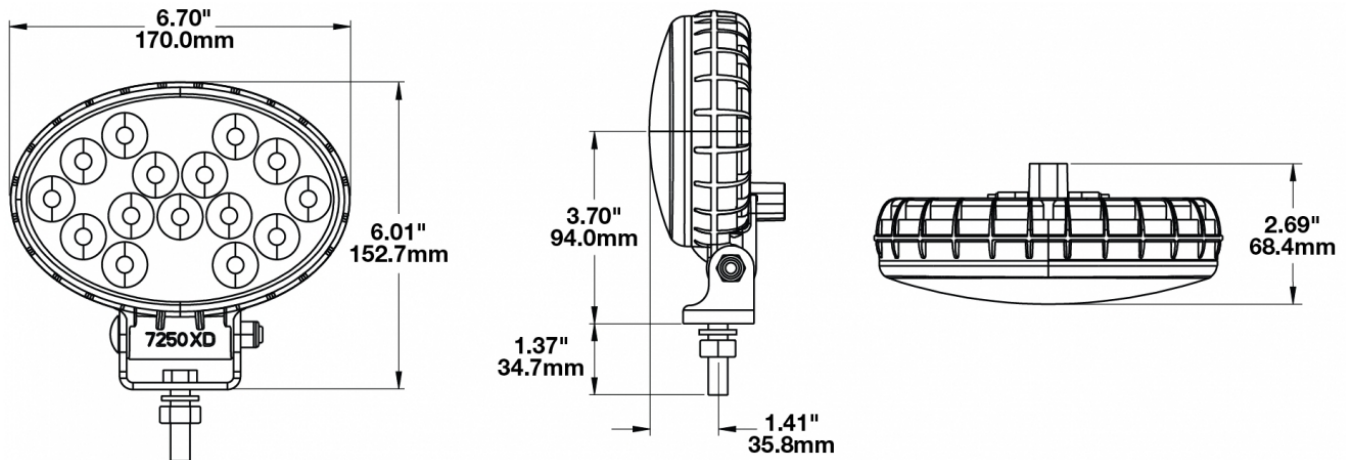

## PRODUCT INFORMATION

<b>Description</b>	12-24V LED Work Light with Flood Beam Pattern & Pedestal Mount
<b>Height</b>	152.40 mm / 6 in
<b>Width</b>	170.18 mm / 6.7 in
<b>Depth</b>	68.58 mm / 2.7 in
<b>Shape</b>	Oval
<b>Outer Lens Material</b>	Polycarbonate
<b>Outer Lens Color</b>	Clear
<b>Housing Material</b>	Polycarbonate
<b>Housing Color</b>	Black
<b>Bezel Color</b>	N/A
<b>Mounting Hardware Description</b>	(x1) 3/8-16 x 1.5" Stainless Steel Hex Head Bolt
<b>Minimum Operating Temperature</b>	-40 °C / -40 °F
<b>Maximum Operating Temperature</b>	65 °C / 149 °F
<b>Connector or Wiring</b>	Deutsch DT04-2P
<b>Mating Connector</b>	Deutsch DT06-2S
<b>Shipping Weight</b>	2.80 lbs / 1.27 kgs

## PRODUCT DIMENSIONS