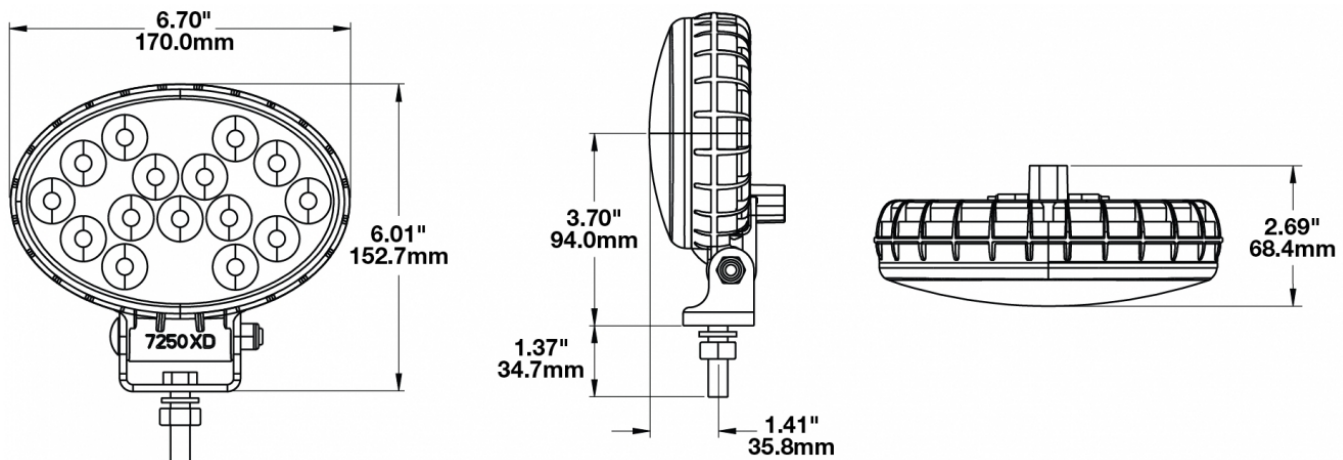

PRODUCT DIMENSIONS

Print date: 2026-06-21

© 2026 J.W. Speaker Corporation • Germantown, WI U.S.A.
www.jwspeaker.com • speaker@jwspeaker.com • 262.251.6660

J.W. SPEAKER
Engineered. Lighting. Solutions.