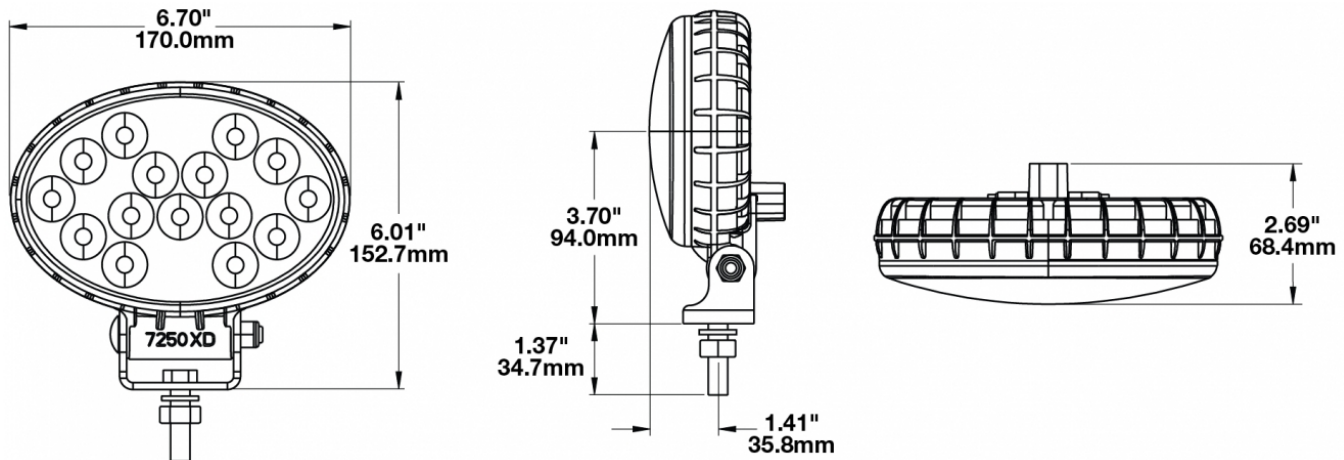

## PRODUCT INFORMATION

<b>Description</b>	12-24V LED Work Light with Flood Beam Pattern & Pedestal Mount
<b>Height</b>	152.40 mm / 6 in
<b>Width</b>	170.18 mm / 6.7 in
<b>Depth</b>	68.58 mm / 2.7 in
<b>Shape</b>	Oval
<b>Outer Lens Material</b>	Polycarbonate
<b>Outer Lens Color</b>	Clear
<b>Housing Material</b>	Polycarbonate
<b>Housing Color</b>	Black
<b>Bezel Color</b>	N/A
<b>Mounting Hardware Description</b>	(x1) 3/8-16 x 1.5" Stainless Steel Hex Head Bolt
<b>Minimum Operating Temperature</b>	-40 °C / -40 °F
<b>Maximum Operating Temperature</b>	65 °C / 149 °F
<b>Connector or Wiring</b>	Deutsch DT04-2P
<b>Mating Connector</b>	Deutsch DT06-2S
<b>Shipping Weight</b>	2.80 lbs / 1.27 kgs

## PRODUCT DIMENSIONS