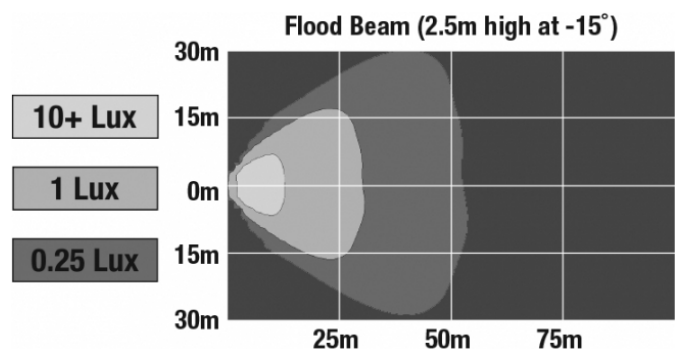

Oval LED Work Lights - Model 7250 XD

PRODUCT INFORMATION

Description	12-24V LED Work Light with Flood Beam Pattern & Pedestal Mount
Height	152.40 mm / 6 in
Width	170.18 mm / 6.7 in
Depth	68.58 mm / 2.7 in
Shape	Oval
Outer Lens Material	Polycarbonate
Outer Lens Color	Clear
Housing Material	Polycarbonate
Housing Color	Black
Mounting Hardware Description	(x1) 3/8-16 x 1.5" Stainless Steel Hex Head Bolt
Minimum Operating Temperature	-40 °C / -40 °F
Maximum Operating Temperature	65 °C / 149 °F
Connector or Wiring	Deutsch DT04-2P
Mating Connector	Deutsch DT06-2S
Product Weight	0.80 lbs / 0.36 kgs
Shipping Weight	2.80 lbs / 1.27 kgs

PHOTOMETRIC SPECIFICATIONS

Raw Lumen Output	3715
Effective Lumen Output	2142
Nominal LED Color Temperature	5700 K
Beam Pattern(s)	Forward Lighting - Flood (Standard)

Print date: 2024-11-10

© 2024 J.W. Speaker Corporation • Germantown, WI U.S.A.
www.jwspeaker.com • speaker@jwspeaker.com • 262.251.6660