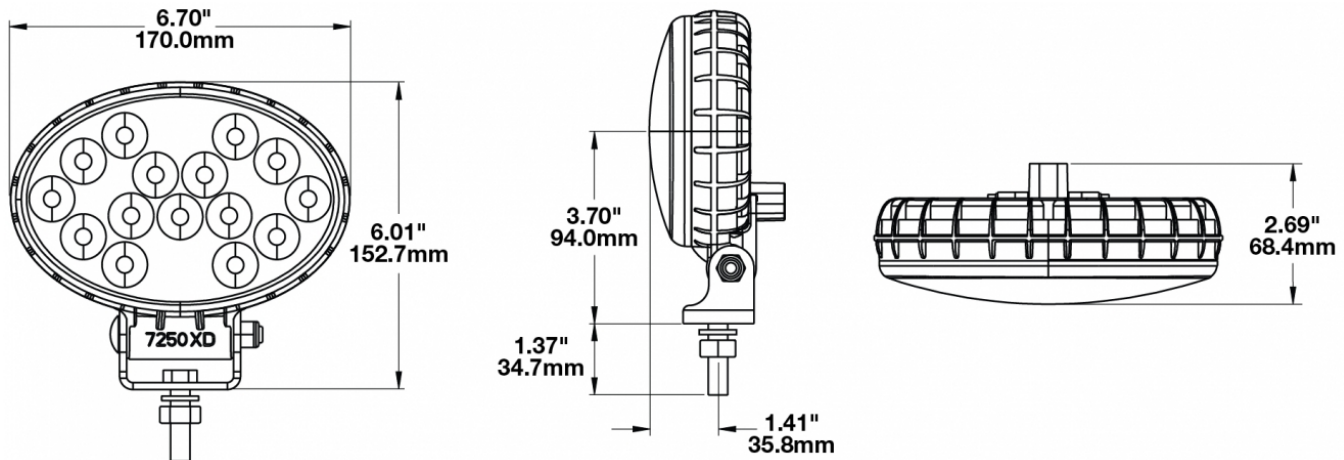

## PRODUCT INFORMATION

<b>Description</b>	12-24V LED Work Light with Flood Beam Pattern & Pedestal Mount
<b>Height</b>	152.40 mm / 6 in
<b>Width</b>	170.18 mm / 6.7 in
<b>Depth</b>	68.58 mm / 2.7 in
<b>Shape</b>	Oval
<b>Outer Lens Material</b>	Polycarbonate
<b>Outer Lens Color</b>	Clear
<b>Housing Material</b>	Polycarbonate
<b>Housing Color</b>	Black
<b>Bezel Color</b>	N/A
<b>Mounting Hardware Description</b>	(x1) 3/8-16 x 1.5" Stainless Steel Hex Head Bolt
<b>Minimum Operating Temperature</b>	-40 °C / -40 °F
<b>Maximum Operating Temperature</b>	65 °C / 149 °F
<b>Connector or Wiring</b>	Deutsch DT04-2P
<b>Mating Connector</b>	Deutsch DT06-2S
<b>Product Weight</b>	0.00 lbs / 0 kgs
<b>Shipping Weight</b>	2.80 lbs / 1.27 kgs

## PRODUCT DIMENSIONS