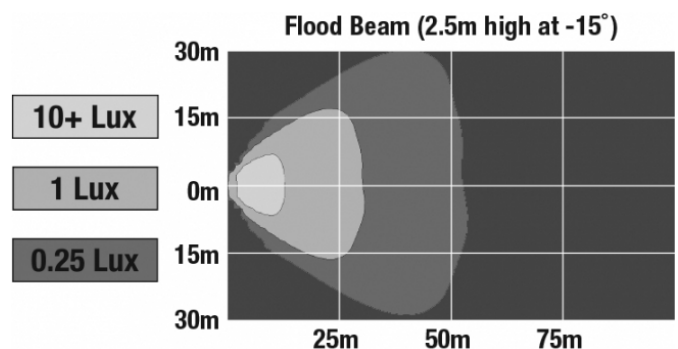

Oval LED Work Lights - Model 7250 XD

PRODUCT INFORMATION

Description	12-24V LED Work Light with Flood Beam Pattern & Pedestal Mount
Height	152.40 mm / 6 in
Width	170.18 mm / 6.7 in
Depth	68.58 mm / 2.7 in
Shape	Oval
Outer Lens Material	Polycarbonate
Outer Lens Color	Clear
Housing Material	Polycarbonate
Housing Color	Black
Mounting Hardware Description	(x1) 3/8-16 x 1.5" Stainless Steel Hex Head Bolt
Minimum Operating Temperature	-40 °C / -40 °F
Maximum Operating Temperature	65 °C / 149 °F
Connector or Wiring	Deutsch DT04-2P
Mating Connector	Deutsch DT06-2S
Product Weight	0.80 lbs / 0.36 kgs
Shipping Weight	2.80 lbs / 1.27 kgs

PHOTOMETRIC SPECIFICATIONS

Raw Lumen Output	3715
Effective Lumen Output	2142
Nominal LED Color Temperature	5700 K
Beam Pattern(s)	Forward Lighting - Flood (Standard)

Print date: 2026-04-21

© 2026 J.W. Speaker Corporation • Germantown, WI U.S.A.
www.jwspeaker.com • speaker@jwspeaker.com • 262.251.6660