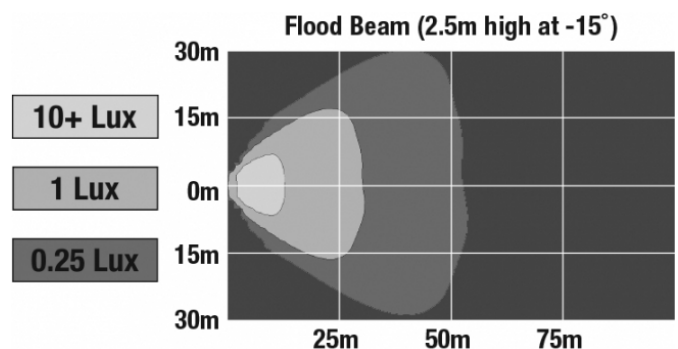

Oval LED Work Lights - Model 7250 XD

PRODUCT INFORMATION

Description	12-24V LED Work Light with Flood Beam Pattern & Pedestal Mount
Height	152.40 mm / 6 in
Width	170.18 mm / 6.7 in
Depth	68.58 mm / 2.7 in
Shape	Oval
Outer Lens Material	Polycarbonate
Outer Lens Color	Clear
Housing Material	Polycarbonate
Housing Color	Black
Mounting Hardware Description	(x1) 3/8-16 x 1.5" Stainless Steel Hex Head Bolt
Minimum Operating Temperature	-40 °C / -40 °F
Maximum Operating Temperature	65 °C / 149 °F
Connector or Wiring	Deutsch DT04-2P
Mating Connector	Deutsch DT06-2S
Product Weight	0.80 lbs / 0.36 kgs
Shipping Weight	2.80 lbs / 1.27 kgs

PHOTOMETRIC SPECIFICATIONS

Raw Lumen Output	3715
Effective Lumen Output	2142
Nominal LED Color Temperature	5700 K
Beam Pattern(s)	Forward Lighting - Flood (Standard)

Print date: 2026-06-21

© 2026 J.W. Speaker Corporation • Germantown, WI U.S.A.
www.jwspeaker.com • speaker@jwspeaker.com • 262.251.6660