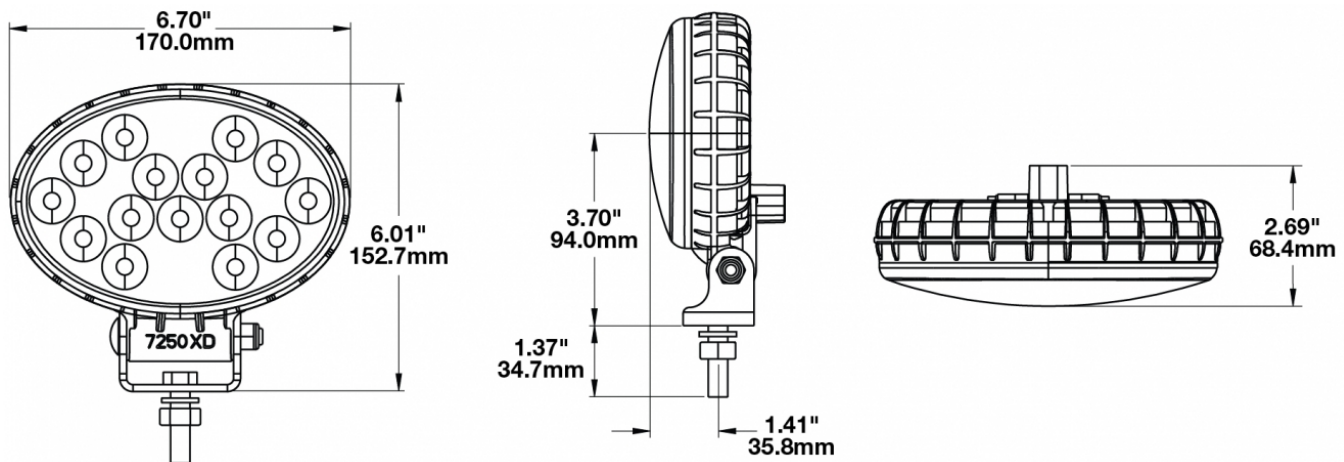

PRODUCT DIMENSIONS

Print date: 2026-04-21

© 2026 J.W. Speaker Corporation • Germantown, WI U.S.A.
www.jwspeaker.com • speaker@jwspeaker.com • 262.251.6660

J.W. SPEAKER
Engineered. Lighting. Solutions.