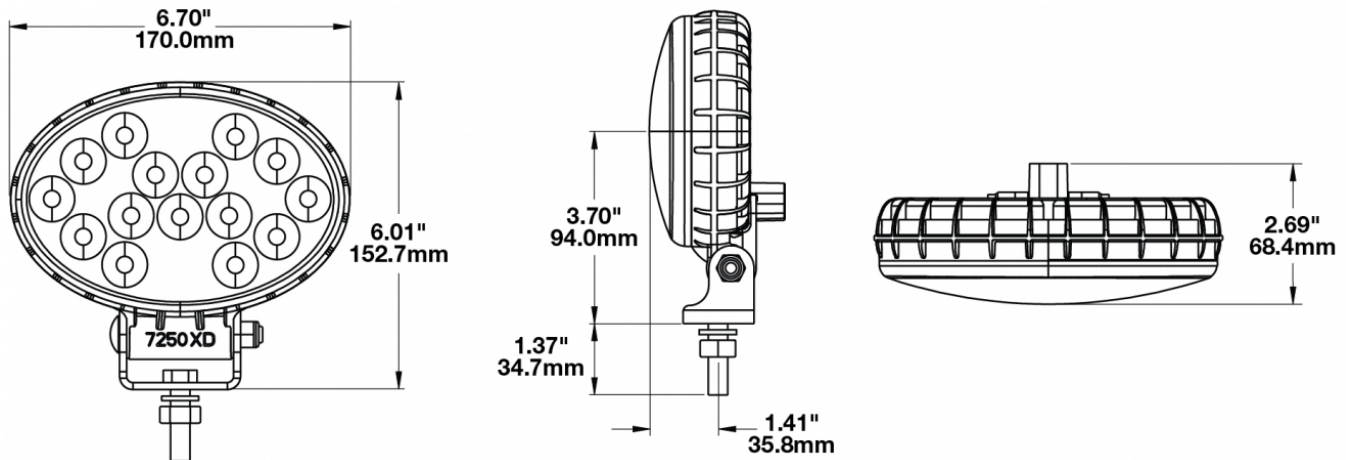

## PRODUCT INFORMATION

---

<b>Description</b>	12-24V LED Work Light with Flood Beam Pattern & Pedestal Mount
<b>Height</b>	152.40 mm / 6 in
<b>Width</b>	170.18 mm / 6.7 in
<b>Depth</b>	68.58 mm / 2.7 in
<b>Shape</b>	Oval
<b>Outer Lens Material</b>	Polycarbonate
<b>Outer Lens Color</b>	Clear
<b>Housing Material</b>	Polycarbonate
<b>Housing Color</b>	Black
<b>Bezel Color</b>	N/A
<b>Mounting Hardware Description</b>	(x1) 3/8-16 x 1.5" Stainless Steel Hex Head Bolt
<b>Minimum Operating Temperature</b>	-40 °C / -40 °F
<b>Maximum Operating Temperature</b>	65 °C / 149 °F
<b>Connector or Wiring</b>	Deutsch DT04-2P
<b>Mating Connector</b>	Deutsch DT06-2S
<b>Shipping Weight</b>	2.80 lbs / 1.27 kgs

## PRODUCT DIMENSIONS