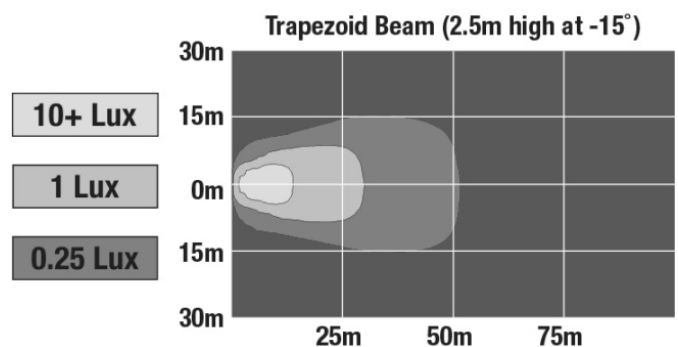

Oval LED Work Lights - Model 7250 XD

PRODUCT INFORMATION

Description	12-24V LED Work Light with Trapezoid Beam Pattern & Pedestal Mount
Height	152.40 mm / 6 in
Width	170.18 mm / 6.7 in
Depth	68.58 mm / 2.7 in
Shape	Oval
Outer Lens Material	Polycarbonate
Outer Lens Color	Clear
Housing Material	Polycarbonate
Housing Color	Black
Mounting Hardware Description	(x1) 3/8-16 x 1.5" Stainless Steel Hex Head Bolt
Minimum Operating Temperature	-40 °C / -40 °F
Maximum Operating Temperature	65 °C / 149 °F
Connector or Wiring	Deutsch DT04-2P
Mating Connector	Deutsch DT06-2S
Product Weight	0.80 lbs / 0.36 kgs
Shipping Weight	2.80 lbs / 1.27 kgs

PHOTOMETRIC SPECIFICATIONS

Raw Lumen Output	3715
Effective Lumen Output	2204
Nominal LED Color Temperature	5700 K
Beam Pattern(s)	Forward Lighting - Trapezoid

Print date: 2024-11-08

© 2024 J.W. Speaker Corporation • Germantown, WI U.S.A.
www.jwspeaker.com • speaker@jwspeaker.com • 262.251.6660