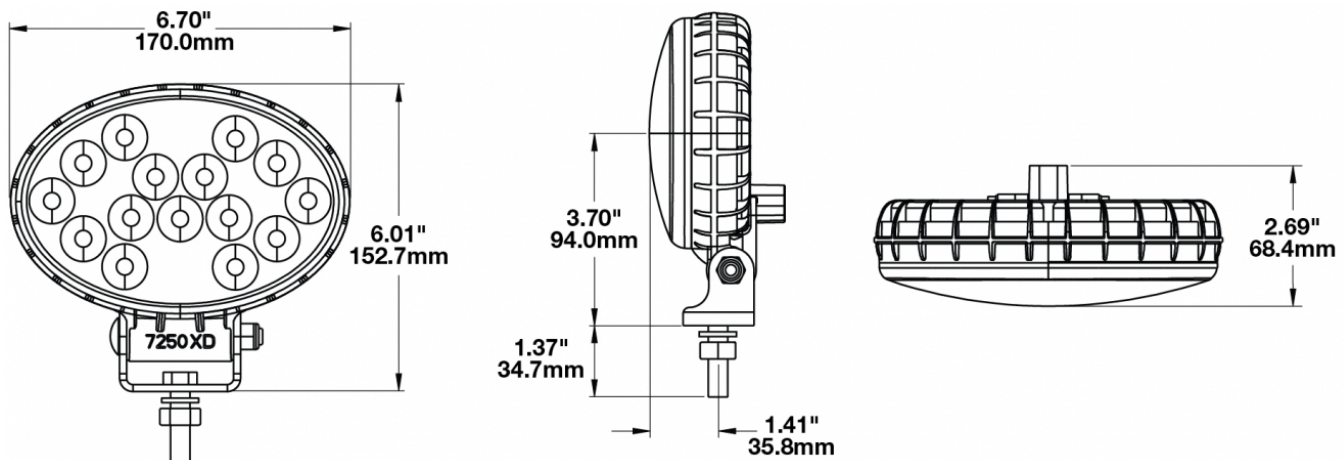

PRODUCT DIMENSIONS

Print date: 2026-05-29

© 2026 J.W. Speaker Corporation • Germantown, WI U.S.A.
www.jwspeaker.com • speaker@jwspeaker.com • 262.251.6660