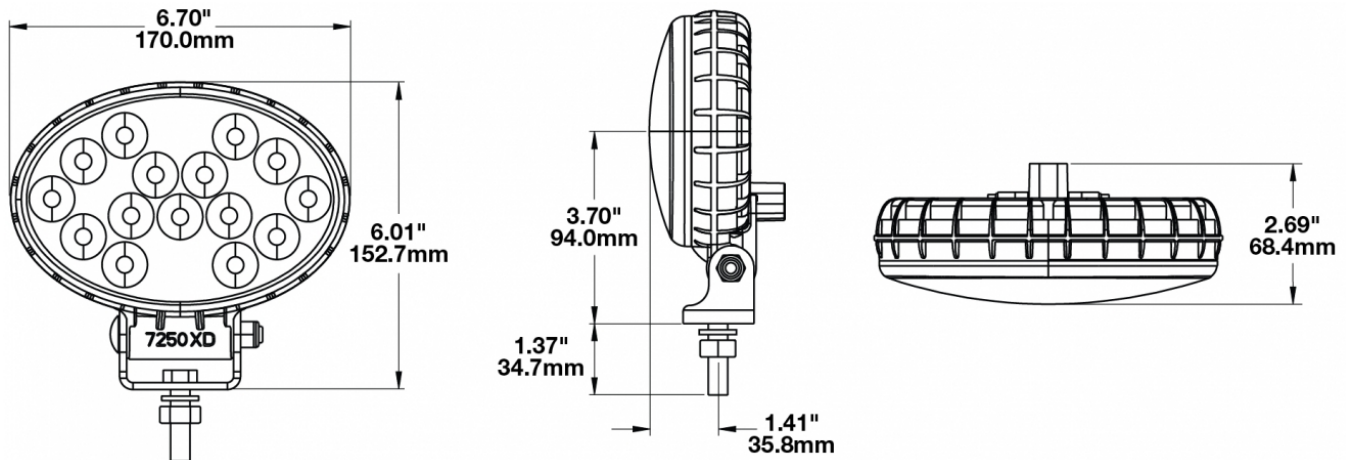

## PRODUCT INFORMATION

<b>Description</b>	12-24V LED Work Light with Trapezoid Beam Pattern & Pedestal Mount
<b>Height</b>	152.40 mm / 6 in
<b>Width</b>	170.18 mm / 6.7 in
<b>Depth</b>	68.58 mm / 2.7 in
<b>Shape</b>	Oval
<b>Outer Lens Material</b>	Polycarbonate
<b>Outer Lens Color</b>	Clear
<b>Housing Material</b>	Polycarbonate
<b>Housing Color</b>	Black
<b>Bezel Color</b>	N/A
<b>Mounting Hardware Description</b>	(x1) 3/8-16 x 1.5" Stainless Steel Hex Head Bolt
<b>Minimum Operating Temperature</b>	-40 °C / -40 °F
<b>Maximum Operating Temperature</b>	65 °C / 149 °F
<b>Connector or Wiring</b>	Deutsch DT04-2P
<b>Mating Connector</b>	Deutsch DT06-2S
<b>Product Weight</b>	0.00 lbs / 0 kgs
<b>Shipping Weight</b>	2.80 lbs / 1.27 kgs

## PRODUCT DIMENSIONS