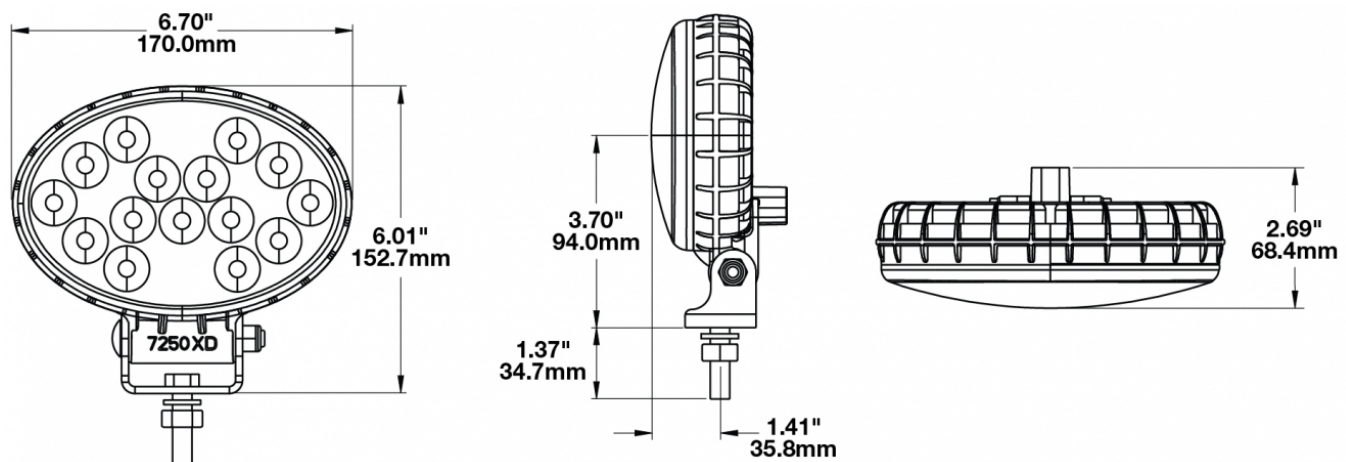

PRODUCT DIMENSIONS

Print date: 2026-06-19

© 2026 J.W. Speaker Corporation • Germantown, WI U.S.A.
www.jwspeaker.com • speaker@jwspeaker.com • 262.251.6660

J.W. SPEAKER
Engineered. Lighting. Solutions.