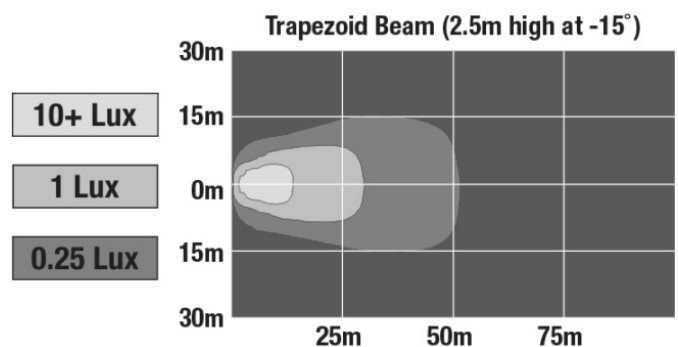

Oval LED Work Lights - Model 7250 XD

PRODUCT INFORMATION

Description	12-24V LED Work Light with Trapezoid Beam Pattern & Pedestal Mount
Height	152.40 mm / 6 in
Width	170.18 mm / 6.7 in
Depth	68.58 mm / 2.7 in
Shape	Oval
Outer Lens Material	Polycarbonate
Outer Lens Color	Clear
Housing Material	Polycarbonate
Housing Color	Black
Mounting Hardware Description	(x1) 3/8-16 x 1.5" Stainless Steel Hex Head Bolt
Minimum Operating Temperature	-40 °C / -40 °F
Maximum Operating Temperature	65 °C / 149 °F
Connector or Wiring	Deutsch DT04-2P
Mating Connector	Deutsch DT06-2S
Product Weight	0.80 lbs / 0.36 kgs
Shipping Weight	2.80 lbs / 1.27 kgs

PHOTOMETRIC SPECIFICATIONS

Raw Lumen Output	3715
Effective Lumen Output	2204
Nominal LED Color Temperature	5700 K
Beam Pattern(s)	Forward Lighting - Trapezoid

Print date: 2026-05-09

© 2026 J.W. Speaker Corporation • Germantown, WI U.S.A.
www.jwspeaker.com • speaker@jwspeaker.com • 262.251.6660