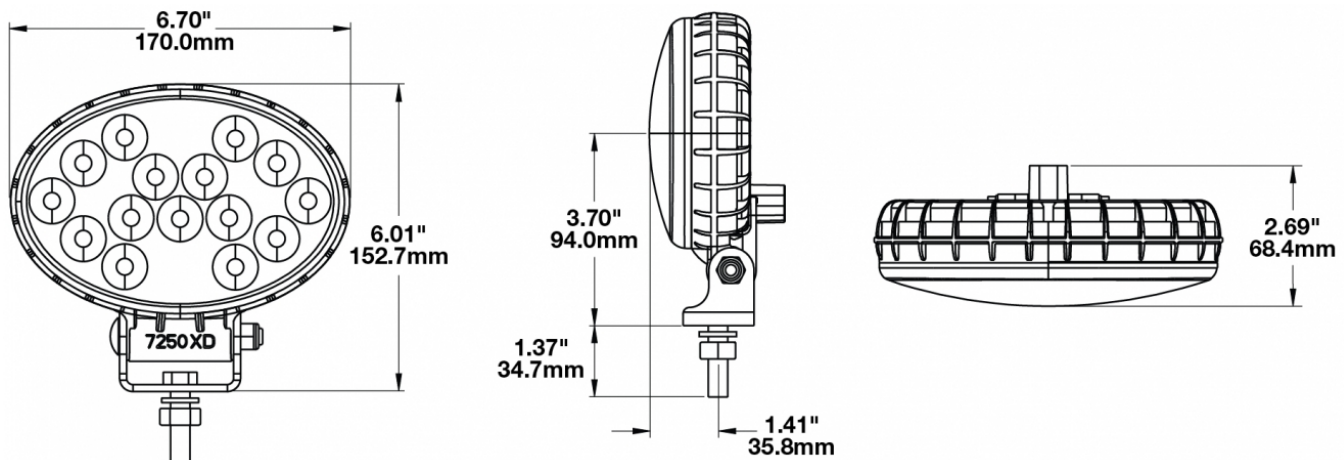

PRODUCT DIMENSIONS

Print date: 2024-11-08

© 2024 J.W. Speaker Corporation • Germantown, WI U.S.A.
www.jwspeaker.com • speaker@jwspeaker.com • 262.251.6660

J.W. SPEAKER
Engineered. Lighting. Solutions.