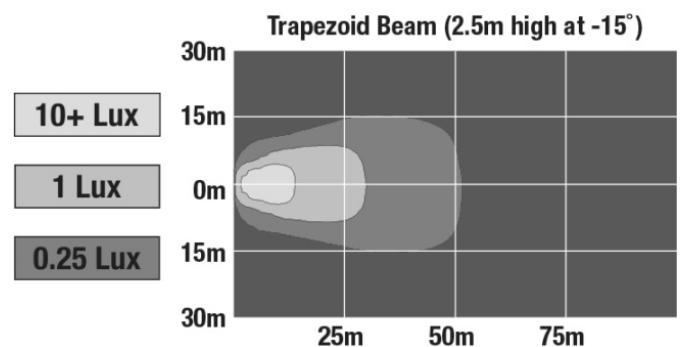

## PHOTOMETRIC SPECIFICATIONS

<b>Raw Lumen Output</b>	3715
<b>Effective Lumen Output</b>	2204
<b>Nominal LED Color Temperature</b>	5700 K
<b>Beam Pattern(s)</b>	Forward Lighting - Trapezoid

Print date: 2026-05-29