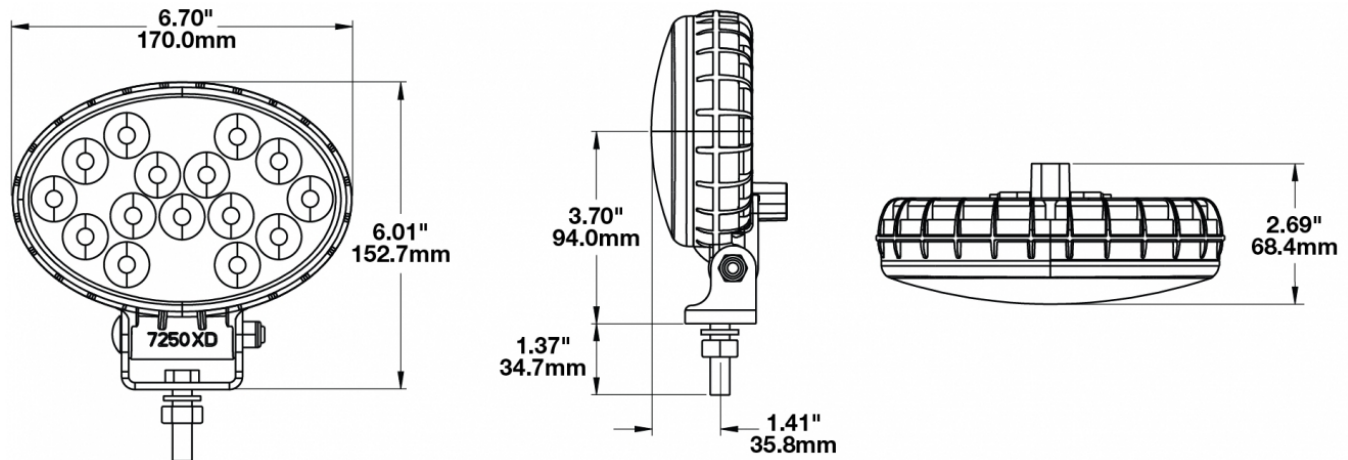

## PRODUCT INFORMATION

<b>Description</b>	12-24V LED Work Light with Trapezoid Beam Pattern & Pedestal Mount
<b>Height</b>	152.40 mm / 6 in
<b>Width</b>	170.18 mm / 6.7 in
<b>Depth</b>	68.58 mm / 2.7 in
<b>Shape</b>	Oval
<b>Outer Lens Material</b>	Polycarbonate
<b>Outer Lens Color</b>	Clear
<b>Housing Material</b>	Polycarbonate
<b>Housing Color</b>	Black
<b>Bezel Color</b>	N/A
<b>Mounting Hardware Description</b>	(x1) 3/8-16 x 1.5" Stainless Steel Hex Head Bolt
<b>Minimum Operating Temperature</b>	-40 °C / -40 °F
<b>Maximum Operating Temperature</b>	65 °C / 149 °F
<b>Connector or Wiring</b>	Deutsch DT04-2P
<b>Mating Connector</b>	Deutsch DT06-2S
<b>Shipping Weight</b>	2.80 lbs / 1.27 kgs

## PRODUCT DIMENSIONS