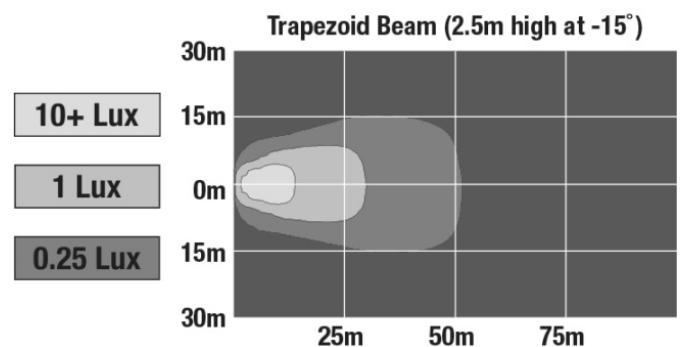

Print date: 2026-05-29

© 2026 J.W. Speaker Corporation • Germantown, WI U.S.A.
www.jwspeaker.com • speaker@jwspeaker.com • 262.251.6660