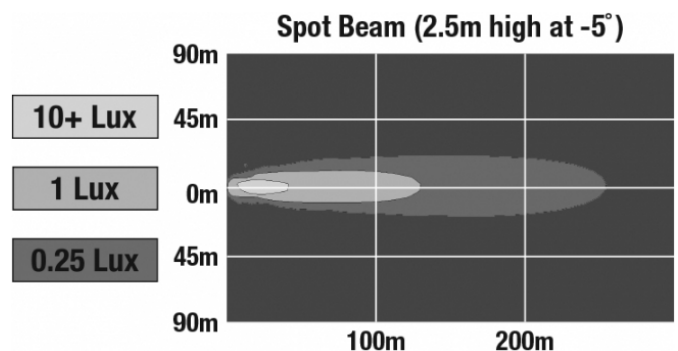

Print date: 2026-04-23

© 2026 J.W. Speaker Corporation • Germantown, WI U.S.A.
www.jwspeaker.com • speaker@jwspeaker.com • 262.251.6660