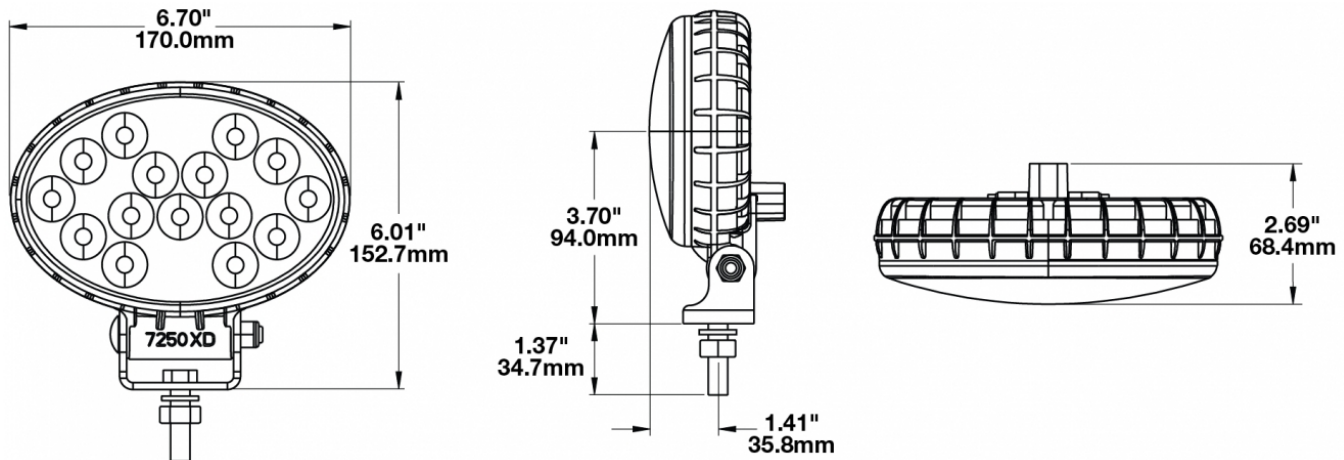

Oval LED Work Lights - Model 7250 XD

PRODUCT INFORMATION

Description	12-24V LED Work Light with Spot Beam Pattern & Pedestal Mount
Height	152.40 mm / 6 in
Width	170.18 mm / 6.7 in
Depth	68.58 mm / 2.7 in
Shape	Oval
Outer Lens Material	Polycarbonate
Outer Lens Color	Clear
Housing Material	Polycarbonate
Housing Color	Black
Mounting Hardware Description	(x1) 3/8-16 x 1.5" Stainless Steel Hex Head Bolt
Minimum Operating Temperature	-40 °C / -40 °F
Maximum Operating Temperature	65 °C / 149 °F
Connector or Wiring	Deutsch DT04-2P
Mating Connector	Deutsch DT06-2S
Product Weight	0.80 lbs / 0.36 kgs
Shipping Weight	2.80 lbs / 1.27 kgs

PRODUCT DIMENSIONS

ELECTRICAL SPECIFICATIONS

Input Voltage	12-24V DC
Operating Voltage	10-32V DC
Black Wire	Ground
Red Wire	Power
Current Draw	1.60A @ 12V DC 0.90A @ 24V DC

REGULATORY STANDARDS COMPLIANCE