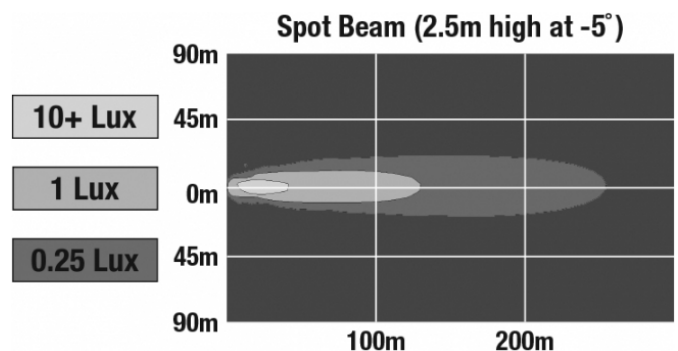

Oval LED Work Lights - Model 7250 XD

PRODUCT INFORMATION

Description	12-24V LED Work Light with Spot Beam Pattern & Pedestal Mount
Height	152.40 mm / 6 in
Width	170.18 mm / 6.7 in
Depth	68.58 mm / 2.7 in
Shape	Oval
Outer Lens Material	Polycarbonate
Outer Lens Color	Clear
Housing Material	Polycarbonate
Housing Color	Black
Mounting Hardware Description	(x1) 3/8-16 x 1.5" Stainless Steel Hex Head Bolt
Minimum Operating Temperature	-40 °C / -40 °F
Maximum Operating Temperature	65 °C / 149 °F
Connector or Wiring	Deutsch DT04-2P
Mating Connector	Deutsch DT06-2S
Product Weight	0.80 lbs / 0.36 kgs
Shipping Weight	2.80 lbs / 1.27 kgs

PHOTOMETRIC SPECIFICATIONS

Raw Lumen Output	3715
Effective Lumen Output	2174
Nominal LED Color Temperature	5700 K
Beam Pattern(s)	Forward Lighting - Spot

Print date: 2024-11-10

© 2024 J.W. Speaker Corporation • Germantown, WI U.S.A.
www.jwspeaker.com • speaker@jwspeaker.com • 262.251.6660