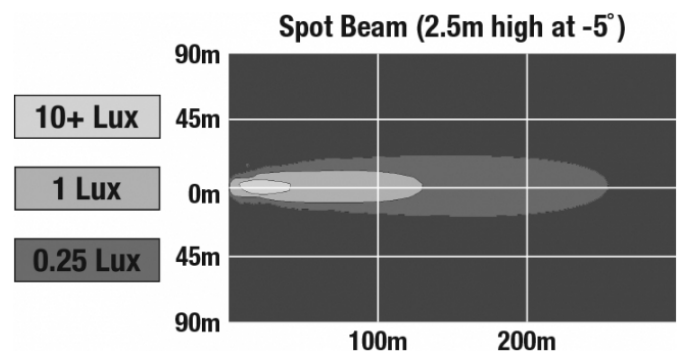

Oval LED Work Lights - Model 7250 XD

PRODUCT INFORMATION

Description	12-24V LED Work Light with Spot Beam Pattern & Pedestal Mount
Height	152.40 mm / 6 in
Width	170.18 mm / 6.7 in
Depth	68.58 mm / 2.7 in
Shape	Oval
Outer Lens Material	Polycarbonate
Outer Lens Color	Clear
Housing Material	Polycarbonate
Housing Color	Black
Mounting Hardware Description	(x1) 3/8-16 x 1.5" Stainless Steel Hex Head Bolt
Minimum Operating Temperature	-40 °C / -40 °F
Maximum Operating Temperature	65 °C / 149 °F
Connector or Wiring	Deutsch DT04-2P
Mating Connector	Deutsch DT06-2S
Product Weight	0.80 lbs / 0.36 kgs
Shipping Weight	2.80 lbs / 1.27 kgs

PHOTOMETRIC SPECIFICATIONS

Raw Lumen Output	3715
Effective Lumen Output	2174
Nominal LED Color Temperature	5700 K
Beam Pattern(s)	Forward Lighting - Spot

Print date: 2026-04-03

© 2026 J.W. Speaker Corporation • Germantown, WI U.S.A.
www.jwspeaker.com • speaker@jwspeaker.com • 262.251.6660