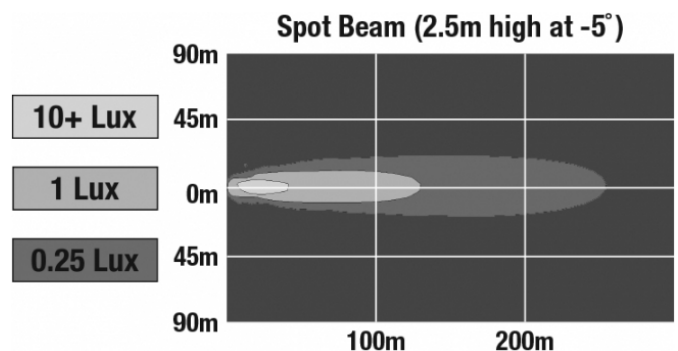

Oval LED Work Lights - Model 7250 XD

PRODUCT INFORMATION

Description	12-24V LED Work Light with Spot Beam Pattern & Pedestal Mount
Height	152.40 mm / 6 in
Width	170.18 mm / 6.7 in
Depth	68.58 mm / 2.7 in
Shape	Oval
Outer Lens Material	Polycarbonate
Outer Lens Color	Clear
Housing Material	Polycarbonate
Housing Color	Black
Mounting Hardware Description	(x1) 3/8-16 x 1.5" Stainless Steel Hex Head Bolt
Minimum Operating Temperature	-40 °C / -40 °F
Maximum Operating Temperature	65 °C / 149 °F
Connector or Wiring	Deutsch DT04-2P
Mating Connector	Deutsch DT06-2S
Product Weight	0.80 lbs / 0.36 kgs
Shipping Weight	2.80 lbs / 1.27 kgs

PHOTOMETRIC SPECIFICATIONS

Raw Lumen Output	3715
Effective Lumen Output	2174
Nominal LED Color Temperature	5700 K
Beam Pattern(s)	Forward Lighting - Spot

Print date: 2026-06-19

© 2026 J.W. Speaker Corporation • Germantown, WI U.S.A.
www.jwspeaker.com • speaker@jwspeaker.com • 262.251.6660