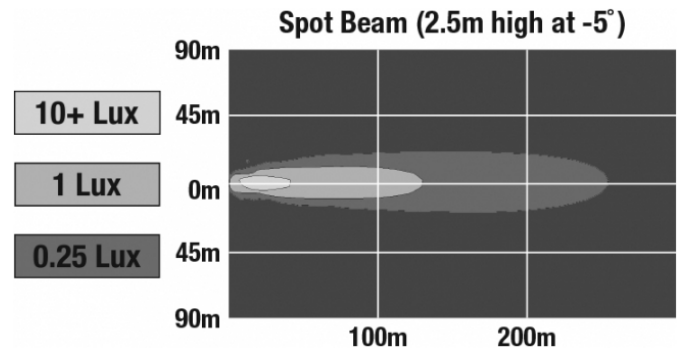

Oval LED Work Lights - Model 7250 XD

PRODUCT INFORMATION

Description	12-24V LED Work Light with Spot Beam Pattern & Pedestal Mount
Height	152.40 mm / 6 in
Width	170.18 mm / 6.7 in
Depth	68.58 mm / 2.7 in
Shape	Oval
Outer Lens Material	Polycarbonate
Outer Lens Color	Clear
Housing Material	Polycarbonate
Housing Color	Black
Mounting Hardware Description	(x1) 3/8-16 x 1.5" Stainless Steel Hex Head Bolt
Minimum Operating Temperature	-40 °C / -40 °F
Maximum Operating Temperature	65 °C / 149 °F
Connector or Wiring	Deutsch DT04-2P
Mating Connector	Deutsch DT06-2S
Product Weight	0.80 lbs / 0.36 kgs
Shipping Weight	2.80 lbs / 1.27 kgs

J.W. SPEAKER
Engineered. Lighting. Solutions.

Oval LED Work Lights - Model 7250 XD

PHOTOMETRIC SPECIFICATIONS

Raw Lumen Output	3,150
Effective Lumen Output	1,500
Nominal LED Color Temperature	5000 K
Beam Pattern(s)	Forward Lighting - Spot