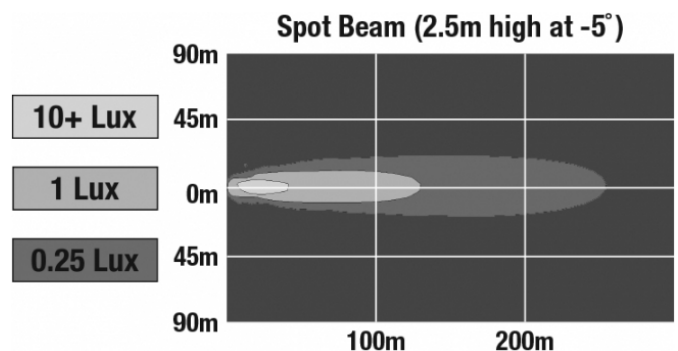

Oval LED Work Lights - Model 7250 XD

PRODUCT INFORMATION

Description	12-24V LED Work Light with Spot Beam Pattern & Pedestal Mount
Height	152.40 mm / 6 in
Width	170.18 mm / 6.7 in
Depth	68.58 mm / 2.7 in
Shape	Oval
Outer Lens Material	Polycarbonate
Outer Lens Color	Clear
Housing Material	Polycarbonate
Housing Color	Black
Mounting Hardware Description	(x1) 3/8-16 x 1.5" Stainless Steel Hex Head Bolt
Minimum Operating Temperature	-40 °C / -40 °F
Maximum Operating Temperature	65 °C / 149 °F
Connector or Wiring	Deutsch DT04-2P
Mating Connector	Deutsch DT06-2S
Product Weight	0.80 lbs / 0.36 kgs
Shipping Weight	2.80 lbs / 1.27 kgs

PHOTOMETRIC SPECIFICATIONS

Raw Lumen Output	3715
Effective Lumen Output	2174
Nominal LED Color Temperature	5700 K
Beam Pattern(s)	Forward Lighting - Spot

Print date: 2026-04-23

© 2026 J.W. Speaker Corporation • Germantown, WI U.S.A.
www.jwspeaker.com • speaker@jwspeaker.com • 262.251.6660