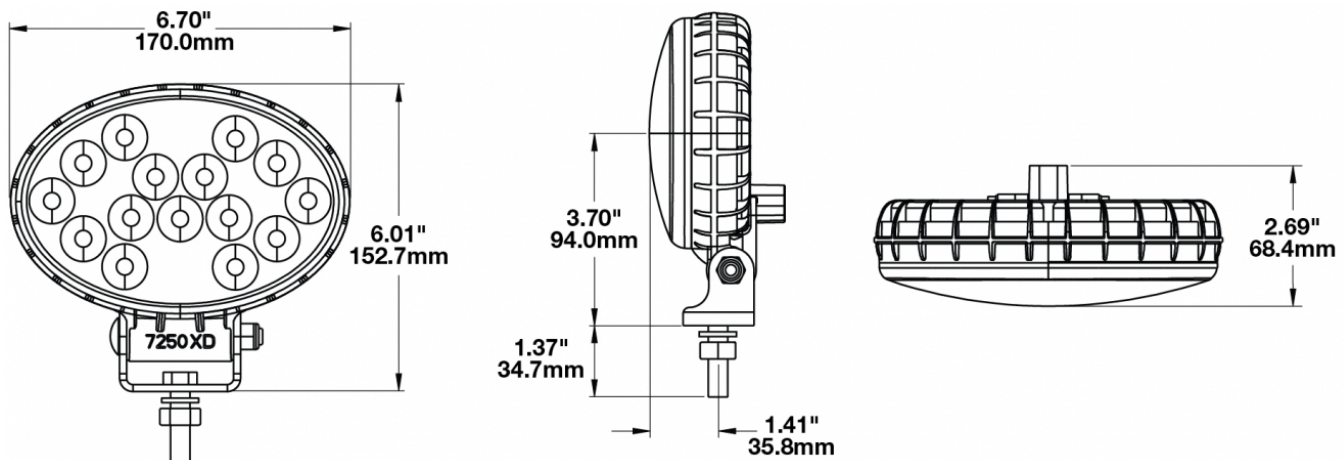

PRODUCT DIMENSIONS

Print date: 2026-05-29

© 2026 J.W. Speaker Corporation • Germantown, WI U.S.A.
www.jwspeaker.com • speaker@jwspeaker.com • 262.251.6660

J.W. SPEAKER
Engineered. Lighting. Solutions.