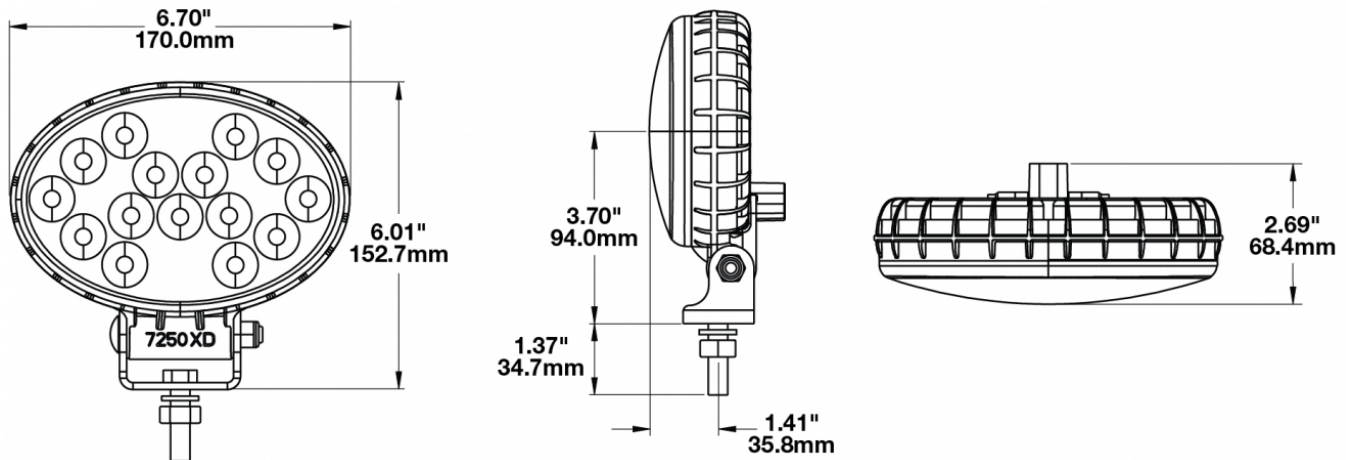

## PRODUCT INFORMATION

<b>Description</b>	12-24V LED Work Light with Spot Beam Pattern & Pedestal Mount
<b>Height</b>	152.40 mm / 6 in
<b>Width</b>	170.18 mm / 6.7 in
<b>Depth</b>	68.58 mm / 2.7 in
<b>Shape</b>	Oval
<b>Outer Lens Material</b>	Polycarbonate
<b>Outer Lens Color</b>	Clear
<b>Housing Material</b>	Polycarbonate
<b>Housing Color</b>	Black
<b>Bezel Color</b>	N/A
<b>Mounting Hardware Description</b>	(x1) 3/8-16 x 1.5" Stainless Steel Hex Head Bolt
<b>Minimum Operating Temperature</b>	-40 °C / -40 °F
<b>Maximum Operating Temperature</b>	65 °C / 149 °F
<b>Connector or Wiring</b>	Deutsch DT04-2P
<b>Mating Connector</b>	Deutsch DT06-2S
<b>Shipping Weight</b>	2.80 lbs / 1.27 kgs

## PRODUCT DIMENSIONS