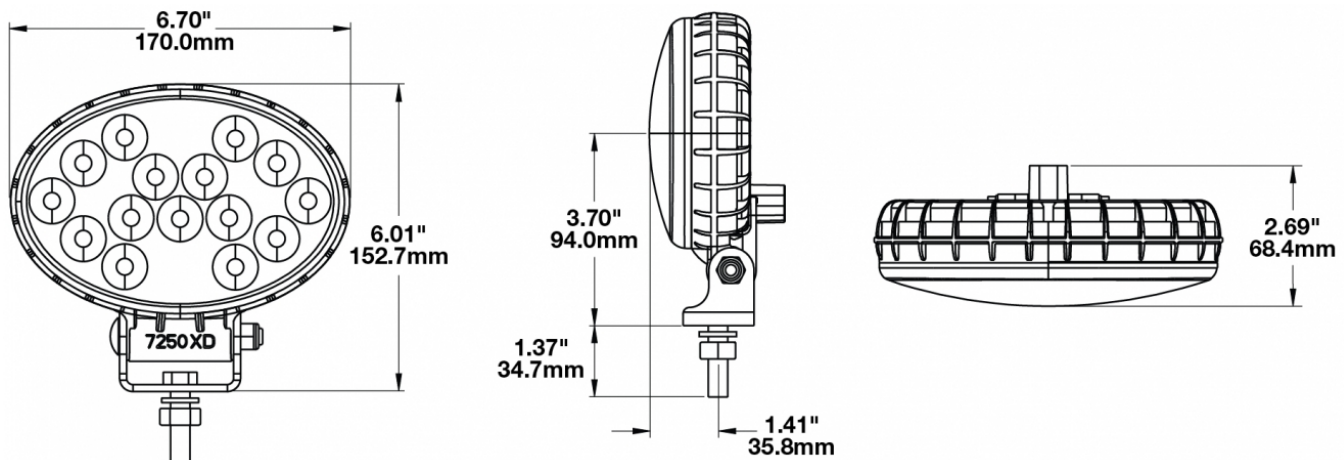

PRODUCT DIMENSIONS

Print date: 2024-11-10

© 2024 J.W. Speaker Corporation • Germantown, WI U.S.A.
www.jwspeaker.com • speaker@jwspeaker.com • 262.251.6660

J.W. SPEAKER
Engineered. Lighting. Solutions.