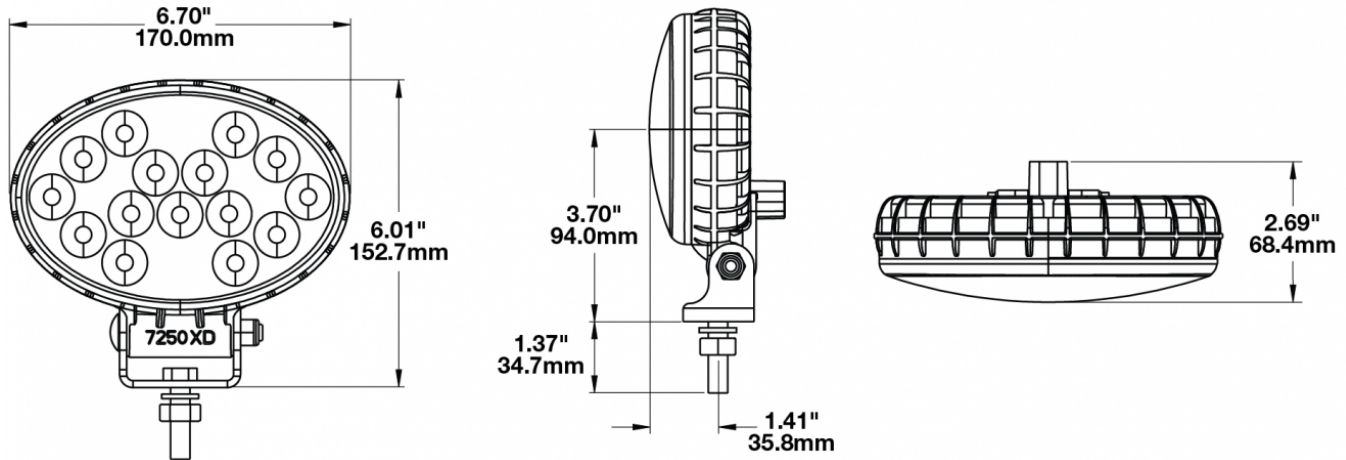

## PRODUCT INFORMATION

<b>Description</b>	12-24V LED Work Light with Spot Beam Pattern & Pedestal Mount
<b>Height</b>	152.40 mm / 6 in
<b>Width</b>	170.18 mm / 6.7 in
<b>Depth</b>	68.58 mm / 2.7 in
<b>Shape</b>	Oval
<b>Outer Lens Material</b>	Polycarbonate
<b>Outer Lens Color</b>	Clear
<b>Housing Material</b>	Polycarbonate
<b>Housing Color</b>	Black
<b>Bezel Color</b>	N/A
<b>Mounting Hardware Description</b>	(x1) 3/8-16 x 1.5" Stainless Steel Hex Head Bolt
<b>Minimum Operating Temperature</b>	-40 °C / -40 °F
<b>Maximum Operating Temperature</b>	65 °C / 149 °F
<b>Connector or Wiring</b>	Deutsch DT04-2P
<b>Mating Connector</b>	Deutsch DT06-2S
<b>Shipping Weight</b>	2.80 lbs / 1.27 kgs

## PRODUCT DIMENSIONS