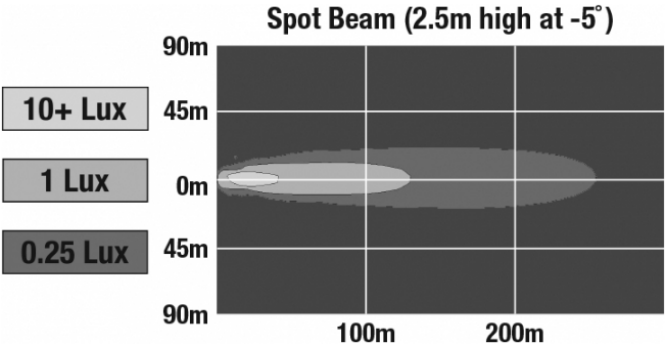

## PRODUCT DIMENSIONS

## PHOTOMETRIC SPECIFICATIONS

**Raw Lumen Output** 3,150  
**Effective Lumen Output** 1,500  
**Nominal LED Color Temperature** 5000 K  
**Beam Pattern(s)** Forward Lighting - Spot