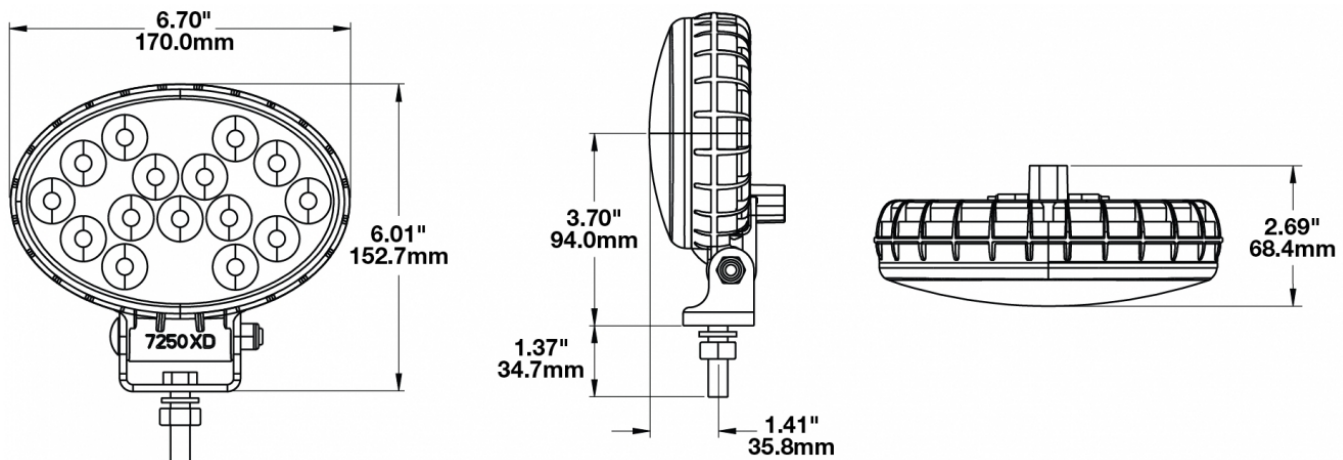

PRODUCT DIMENSIONS

Print date: 2026-04-03

© 2026 J.W. Speaker Corporation • Germantown, WI U.S.A.
www.jwspeaker.com • speaker@jwspeaker.com • 262.251.6660

J.W. SPEAKER
Engineered. Lighting. Solutions.