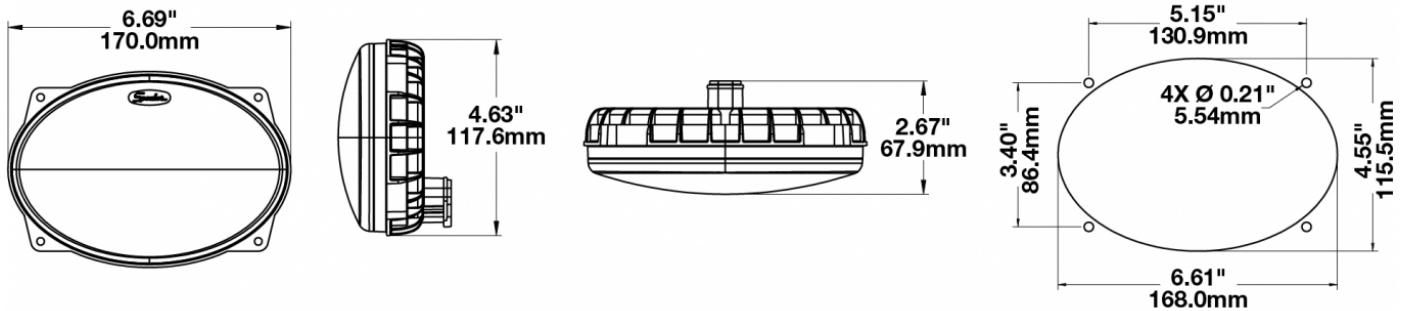

## PRODUCT INFORMATION

---

<b>Description</b>	12-24V LED Work Light with Flood Beam Pattern & Panel Mount
<b>Height</b>	152.40 mm / 6 in
<b>Width</b>	170.18 mm / 6.7 in
<b>Depth</b>	68.58 mm / 2.7 in
<b>Shape</b>	Oval
<b>Outer Lens Material</b>	Polycarbonate
<b>Outer Lens Color</b>	Clear
<b>Housing Material</b>	Polycarbonate
<b>Housing Color</b>	Black
<b>Bezel Color</b>	N/A
<b>Mounting Hardware Description</b>	(x1) 3/8-16 x 1.5" Stainless Steel Hex Head Bolt
<b>Minimum Operating Temperature</b>	-40 °C / -40 °F
<b>Maximum Operating Temperature</b>	65 °C / 149 °F
<b>Connector or Wiring</b>	Deutsch DT04-2P
<b>Mating Connector</b>	Deutsch DT06-2S
<b>Shipping Weight</b>	2.50 lbs / 1.13 kgs

## PRODUCT DIMENSIONS