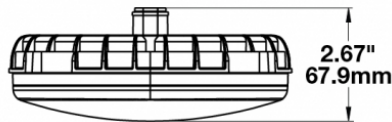

Oval LED Work Light - Model 7251 XD

PRODUCT DIMENSIONS