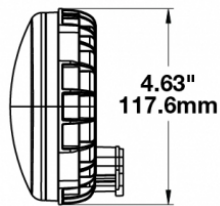

Oval LED Work Light - Model 7251 XD

PRODUCT INFORMATION

Description	12-24V LED Work Light with Flood Beam Pattern & Panel Mount
Height	152.40 mm / 6 in
Width	170.18 mm / 6.7 in
Depth	68.58 mm / 2.7 in
Shape	Oval
Outer Lens Material	Polycarbonate
Outer Lens Color	Clear
Housing Material	Polycarbonate
Housing Color	Black
Bezel Color	N/A
Mounting Hardware Description	(x1) 3/8-16 x 1.5" Stainless Steel Hex Head Bolt
Minimum Operating Temperature	-40 °C / -40 °F
Maximum Operating Temperature	65 °C / 149 °F
Connector or Wiring	Deutsch DT04-2P
Mating Connector	Deutsch DT06-2S
Product Weight	0.80 lbs / 0.36 kgs
Shipping Weight	2.50 lbs / 1.13 kgs

PRODUCT DIMENSIONS

PANEL MOUNTING HOLE DETAIL

ELECTRICAL SPECIFICATIONS

Input Voltage	12-24V DC
Operating Voltage	10-32V DC
Black Wire	Ground
Red Wire	Power
Current Draw	1.60A @ 12V DC 0.90A @ 24V DC

REGULATORY STANDARDS COMPLIANCE