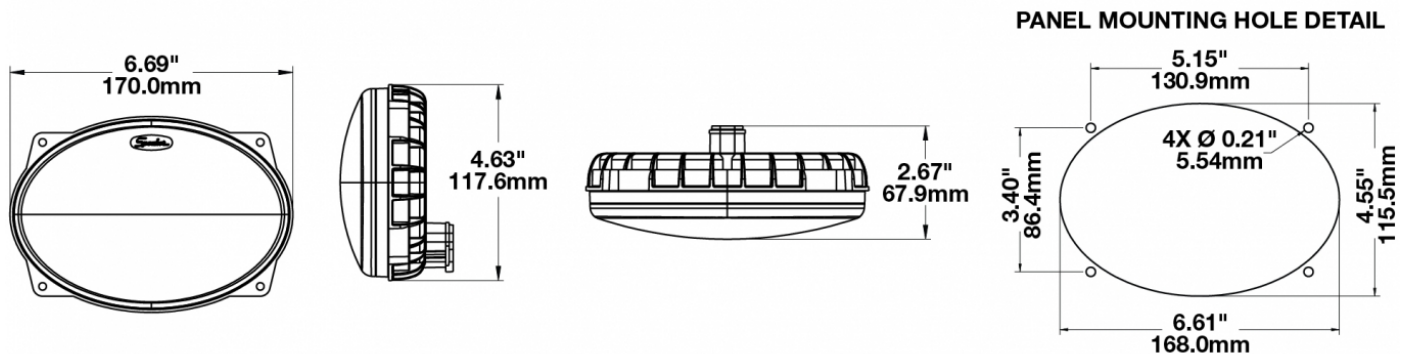

Oval LED Work Light - Model 7251 XD

PRODUCT INFORMATION

Description	12-24V LED Work Light with Flood Beam Pattern & Panel Mount
Height	152.40 mm / 6 in
Width	170.18 mm / 6.7 in
Depth	68.58 mm / 2.7 in
Shape	Oval
Outer Lens Material	Polycarbonate
Outer Lens Color	Clear
Housing Material	Polycarbonate
Housing Color	Black
Bezel Color	N/A
Mounting Hardware Description	(x1) 3/8-16 x 1.5" Stainless Steel Hex Head Bolt
Minimum Operating Temperature	-40 °C / -40 °F
Maximum Operating Temperature	65 °C / 149 °F
Connector or Wiring	Deutsch DT04-2P
Mating Connector	Deutsch DT06-2S
Product Weight	0.80 lbs / 0.36 kgs
Shipping Weight	2.50 lbs / 1.13 kgs

PRODUCT DIMENSIONS

ELECTRICAL SPECIFICATIONS

Input Voltage	12-24V DC
Operating Voltage	10-32V DC
Black Wire	Ground
Red Wire	Power
Current Draw	1.60A @ 12V DC 0.90A @ 24V DC

REGULATORY STANDARDS COMPLIANCE