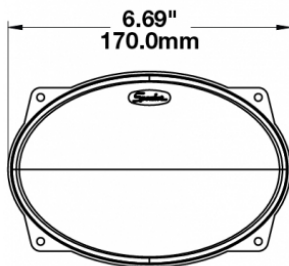

Oval LED Work Light - Model 7251 XD

PRODUCT INFORMATION

Description	12-24V LED Work Light with Flood Beam Pattern & Panel Mount
Height	152.40 mm / 6 in
Width	170.18 mm / 6.7 in
Depth	68.58 mm / 2.7 in
Shape	Oval
Outer Lens Material	Polycarbonate
Outer Lens Color	Clear
Housing Material	Polycarbonate
Housing Color	Black
Bezel Color	N/A
Mounting Hardware Description	(x1) 3/8-16 x 1.5" Stainless Steel Hex Head Bolt
Minimum Operating Temperature	-40 °C / -40 °F
Maximum Operating Temperature	65 °C / 149 °F
Connector or Wiring	Deutsch DT04-2P
Mating Connector	Deutsch DT06-2S
Product Weight	0.80 lbs / 0.36 kgs
Shipping Weight	2.50 lbs / 1.13 kgs

PRODUCT DIMENSIONS

PANEL MOUNTING HOLE DETAIL

ELECTRICAL SPECIFICATIONS

Input Voltage	12-24V DC
Operating Voltage	10-32V DC
Black Wire	Ground
Red Wire	Power
Current Draw	1.60A @ 12V DC 0.90A @ 24V DC

REGULATORY STANDARDS COMPLIANCE

J.W. SPEAKER
Engineered. Lighting. Solutions.

Oval LED Work Light - Model 7251 XD

PHOTOMETRIC SPECIFICATIONS

Raw Lumen Output	3,150
Effective Lumen Output	1,400
Nominal LED Color Temperature	5000 K
Beam Pattern(s)	Forward Lighting - Flood (Standard) Forward Lighting - Trapezoid