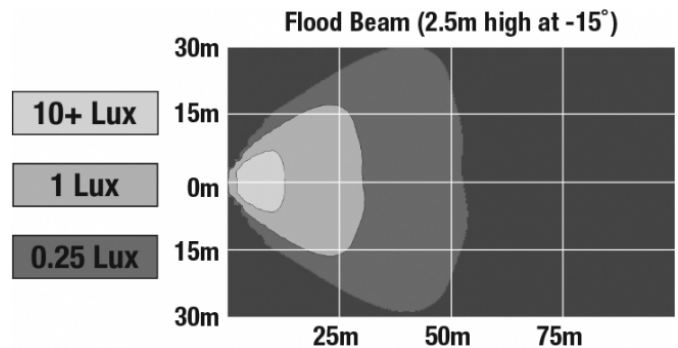

J.W. SPEAKER
Engineered. Lighting. Solutions.

Oval LED Work Light - Model 7251 XD

PHOTOMETRIC SPECIFICATIONS

Raw Lumen Output	3,150
Effective Lumen Output	1,400
Nominal LED Color Temperature	5000 K
Beam Pattern(s)	Forward Lighting - Flood (Standard) Forward Lighting - Trapezoid