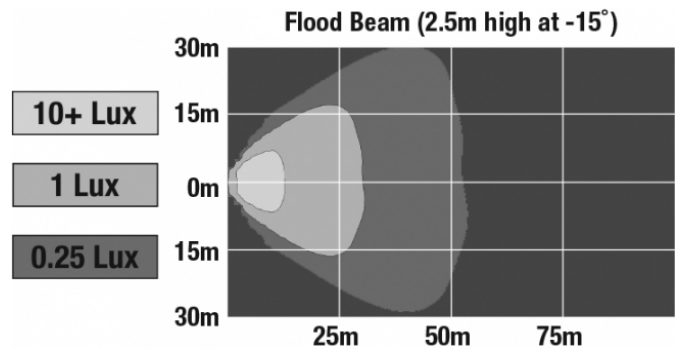

J.W. SPEAKER
Engineered. Lighting. Solutions.

Oval LED Work Light - Model 7251 XD

PHOTOMETRIC SPECIFICATIONS

Raw Lumen Output	3,150
Effective Lumen Output	1,400
Nominal LED Color Temperature	5000 K
Beam Pattern(s)	Forward Lighting - Flood (Standard) Forward Lighting - Trapezoid