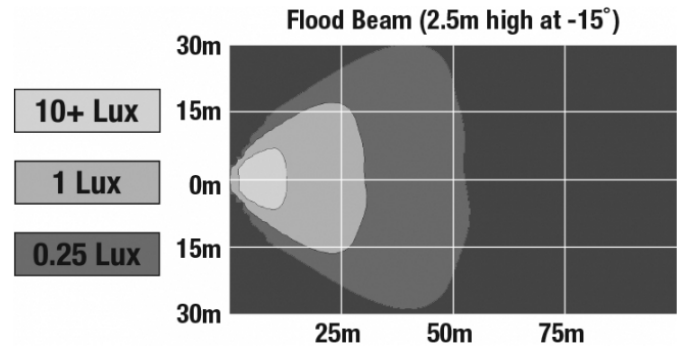

J.W. SPEAKER
Engineered. Lighting. Solutions.

Oval LED Work Light - Model 7251 XD

PHOTOMETRIC SPECIFICATIONS

Raw Lumen Output	3,150
Effective Lumen Output	1,400
Nominal LED Color Temperature	5000 K
Beam Pattern(s)	Forward Lighting - Flood (Standard) Forward Lighting - Trapezoid