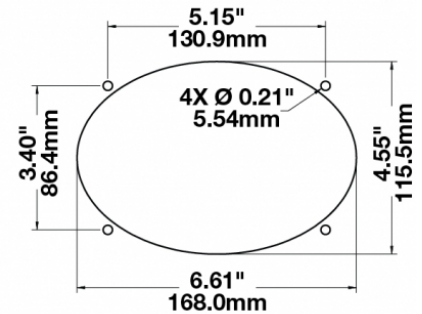

Oval LED Work Light - Model 7251 XD

PRODUCT INFORMATION

Description	12-24V LED Work Light with Flood Beam Pattern & Panel Mount
Height	152.40 mm / 6 in
Width	170.18 mm / 6.7 in
Depth	68.58 mm / 2.7 in
Shape	Oval
Outer Lens Material	Polycarbonate
Outer Lens Color	Clear
Housing Material	Polycarbonate
Housing Color	Black
Bezel Color	N/A
Mounting Hardware Description	(x1) 3/8-16 x 1.5" Stainless Steel Hex Head Bolt
Minimum Operating Temperature	-40 °C / -40 °F
Maximum Operating Temperature	65 °C / 149 °F
Connector or Wiring	Deutsch DT04-2P
Mating Connector	Deutsch DT06-2S
Product Weight	0.80 lbs / 0.36 kgs
Shipping Weight	2.50 lbs / 1.13 kgs

PRODUCT DIMENSIONS

PANEL MOUNTING HOLE DETAIL

ELECTRICAL SPECIFICATIONS

Input Voltage	12-24V DC
Operating Voltage	10-32V DC
Black Wire	Ground
Red Wire	Power
Current Draw	1.60A @ 12V DC 0.90A @ 24V DC

REGULATORY STANDARDS COMPLIANCE