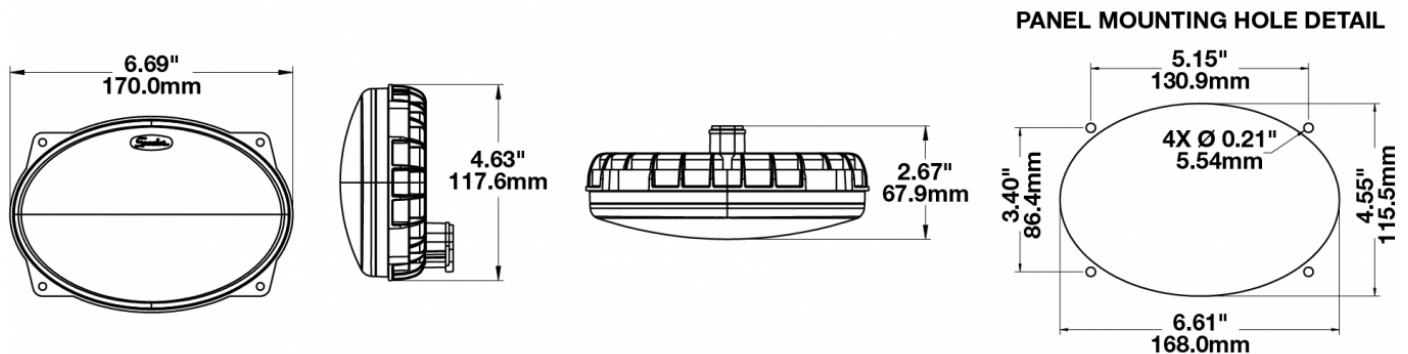

## PRODUCT INFORMATION

---

<b>Description</b>	12-24V LED Work Light with Flood Beam Pattern & Panel Mount
<b>Height</b>	152.40 mm / 6 in
<b>Width</b>	170.18 mm / 6.7 in
<b>Depth</b>	68.58 mm / 2.7 in
<b>Shape</b>	Oval
<b>Outer Lens Material</b>	Polycarbonate
<b>Outer Lens Color</b>	Clear
<b>Housing Material</b>	Polycarbonate
<b>Housing Color</b>	Black
<b>Bezel Color</b>	N/A
<b>Mounting Hardware Description</b>	(x1) 3/8-16 x 1.5" Stainless Steel Hex Head Bolt
<b>Minimum Operating Temperature</b>	-40 °C / -40 °F
<b>Maximum Operating Temperature</b>	65 °C / 149 °F
<b>Connector or Wiring</b>	Deutsch DT04-2P
<b>Mating Connector</b>	Deutsch DT06-2S
<b>Product Weight</b>	0.80 lbs / 0.36 kgs
<b>Shipping Weight</b>	2.50 lbs / 1.13 kgs

## PRODUCT DIMENSIONS