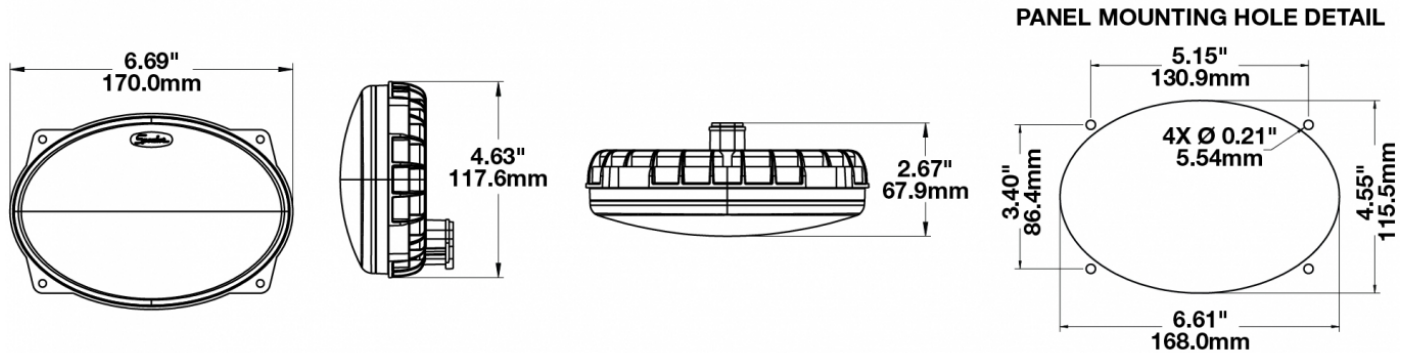

## PRODUCT INFORMATION

---

<b>Description</b>	12-24V LED Work Light with Flood Beam Pattern & Panel Mount
<b>Height</b>	152.40 mm / 6 in
<b>Width</b>	170.18 mm / 6.7 in
<b>Depth</b>	68.58 mm / 2.7 in
<b>Shape</b>	Oval
<b>Outer Lens Material</b>	Polycarbonate
<b>Outer Lens Color</b>	Clear
<b>Housing Material</b>	Polycarbonate
<b>Housing Color</b>	Black
<b>Bezel Color</b>	N/A
<b>Mounting Hardware Description</b>	(x1) 3/8-16 x 1.5" Stainless Steel Hex Head Bolt
<b>Minimum Operating Temperature</b>	-40 °C / -40 °F
<b>Maximum Operating Temperature</b>	65 °C / 149 °F
<b>Connector or Wiring</b>	Deutsch DT04-2P
<b>Mating Connector</b>	Deutsch DT06-2S
<b>Shipping Weight</b>	2.50 lbs / 1.13 kgs

## PRODUCT DIMENSIONS