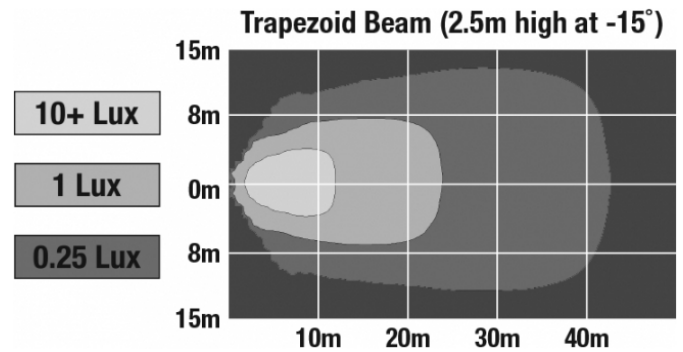

J.W. SPEAKER
Engineered. Lighting. Solutions.

Oval LED Work Light - Model 7251 XD

PHOTOMETRIC SPECIFICATIONS

Raw Lumen Output	3,150
Effective Lumen Output	1,400
Nominal LED Color Temperature	5000 K
Beam Pattern(s)	Forward Lighting - Trapezoid