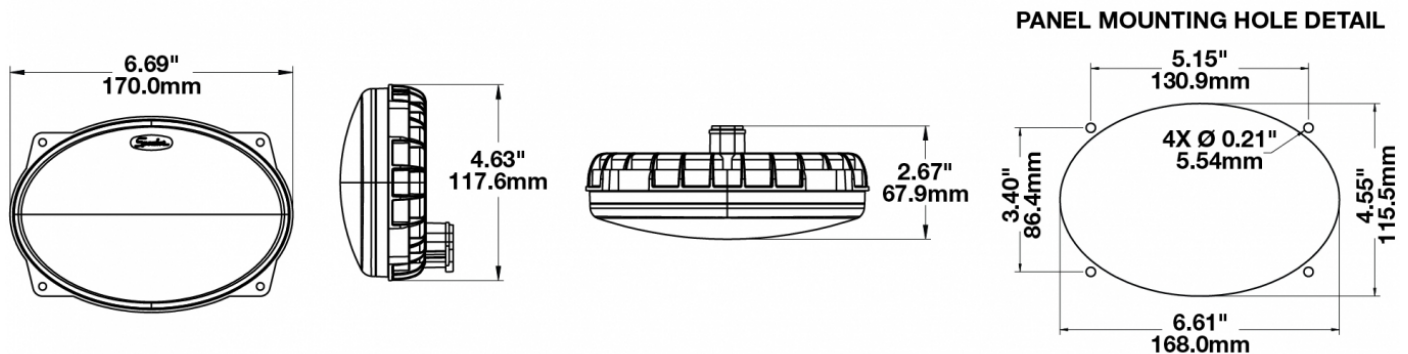

## PRODUCT INFORMATION

---

<b>Description</b>	12-24V LED Work Light with Trapezoid Beam Pattern & Panel Mount
<b>Height</b>	152.40 mm / 6 in
<b>Width</b>	170.18 mm / 6.7 in
<b>Depth</b>	68.58 mm / 2.7 in
<b>Shape</b>	Oval
<b>Outer Lens Material</b>	Polycarbonate
<b>Outer Lens Color</b>	Clear
<b>Housing Material</b>	Polycarbonate
<b>Housing Color</b>	Black
<b>Bezel Color</b>	N/A
<b>Mounting Hardware Description</b>	(x1) 3/8-16 x 1.5" Stainless Steel Hex Head Bolt
<b>Minimum Operating Temperature</b>	-40 °C / -40 °F
<b>Maximum Operating Temperature</b>	65 °C / 149 °F
<b>Connector or Wiring</b>	Deutsch DT04-2P
<b>Mating Connector</b>	Deutsch DT06-2S
<b>Product Weight</b>	0.80 lbs / 0.36 kgs
<b>Shipping Weight</b>	2.50 lbs / 1.13 kgs

## PRODUCT DIMENSIONS