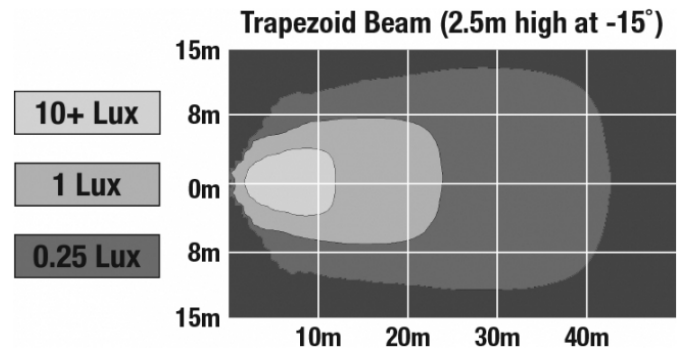

J.W. SPEAKER
Engineered. Lighting. Solutions.

Oval LED Work Light - Model 7251 XD

PHOTOMETRIC SPECIFICATIONS

Raw Lumen Output	3,150
Effective Lumen Output	1,400
Nominal LED Color Temperature	5000 K
Beam Pattern(s)	Forward Lighting - Trapezoid