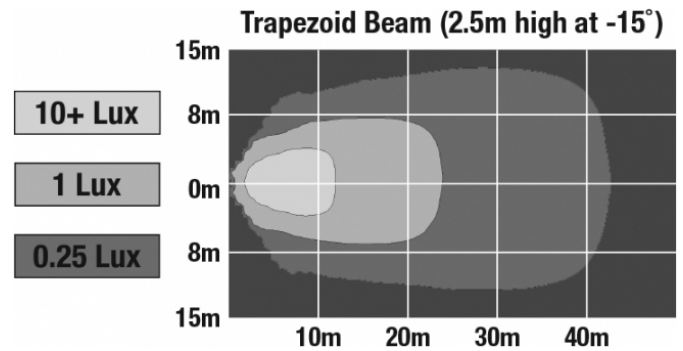

J.W. SPEAKER
Engineered. Lighting. Solutions.

Oval LED Work Light - Model 7251 XD

PHOTOMETRIC SPECIFICATIONS

| | |
|--------------------------------------|------------------------------|
| Raw Lumen Output | 3,150 |
| Effective Lumen Output | 1,400 |
| Nominal LED Color Temperature | 5000 K |
| Beam Pattern(s) | Forward Lighting - Trapezoid |