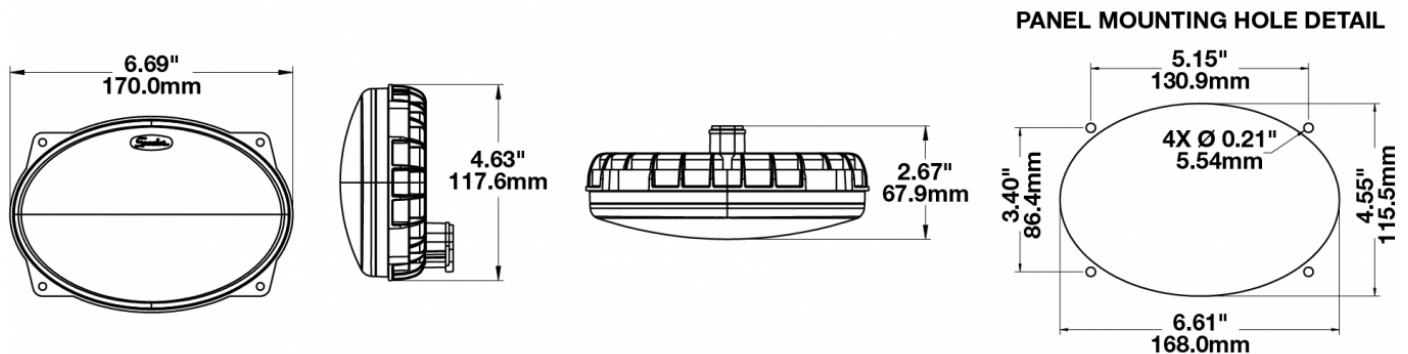

Oval LED Work Light - Model 7251 XD

PRODUCT INFORMATION

Description	12-24V LED Work Light with Trapezoid Beam Pattern & Panel Mount
Height	152.40 mm / 6 in
Width	170.18 mm / 6.7 in
Depth	68.58 mm / 2.7 in
Shape	Oval
Outer Lens Material	Polycarbonate
Outer Lens Color	Clear
Housing Material	Polycarbonate
Housing Color	Black
Bezel Color	N/A
Mounting Hardware Description	(x1) 3/8-16 x 1.5" Stainless Steel Hex Head Bolt
Minimum Operating Temperature	-40 °C / -40 °F
Maximum Operating Temperature	65 °C / 149 °F
Connector or Wiring	Deutsch DT04-2P
Mating Connector	Deutsch DT06-2S
Product Weight	0.80 lbs / 0.36 kgs
Shipping Weight	2.50 lbs / 1.13 kgs

PRODUCT DIMENSIONS

ELECTRICAL SPECIFICATIONS

Input Voltage	12-24V DC
Operating Voltage	10-32V DC
Black Wire	Ground
Red Wire	Power
Current Draw	1.60A @ 12V DC 0.90A @ 24V DC

REGULATORY STANDARDS COMPLIANCE