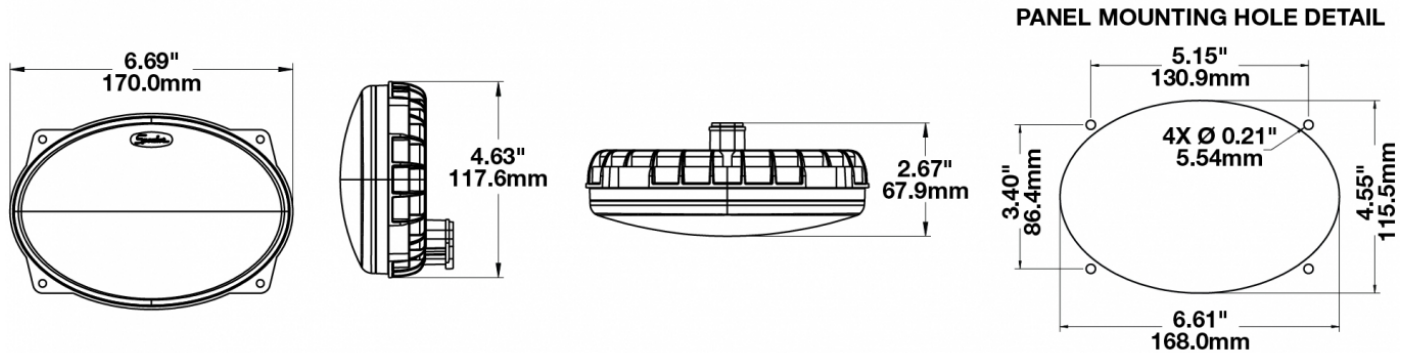

Oval LED Work Light - Model 7251 XD

PRODUCT INFORMATION

| | |
|--------------------------------------|---|
| Description | 12-24V LED Work Light with Trapezoid Beam Pattern & Panel Mount |
| Height | 152.40 mm / 6 in |
| Width | 170.18 mm / 6.7 in |
| Depth | 68.58 mm / 2.7 in |
| Shape | Oval |
| Outer Lens Material | Polycarbonate |
| Outer Lens Color | Clear |
| Housing Material | Polycarbonate |
| Housing Color | Black |
| Bezel Color | N/A |
| Mounting Hardware Description | (x1) 3/8-16 x 1.5" Stainless Steel Hex Head Bolt |
| Minimum Operating Temperature | -40 °C / -40 °F |
| Maximum Operating Temperature | 65 °C / 149 °F |
| Connector or Wiring | Deutsch DT04-2P |
| Mating Connector | Deutsch DT06-2S |
| Shipping Weight | 2.50 lbs / 1.13 kgs |

PRODUCT DIMENSIONS

ELECTRICAL SPECIFICATIONS

| | |
|--------------------------|----------------------------------|
| Input Voltage | 12-24V DC |
| Operating Voltage | 10-32V DC |
| Black Wire | Ground |
| Red Wire | Power |
| Current Draw | 1.60A @ 12V DC 0.90A @ 24V DC |

J.W. SPEAKER
Engineered. Lighting. Solutions.

Oval LED Work Light - Model 7251 XD

PHOTOMETRIC SPECIFICATIONS

| | |
|--------------------------------------|------------------------------|
| Raw Lumen Output | 3,150 |
| Effective Lumen Output | 1,400 |
| Nominal LED Color Temperature | 5000 K |
| Beam Pattern(s) | Forward Lighting - Trapezoid |