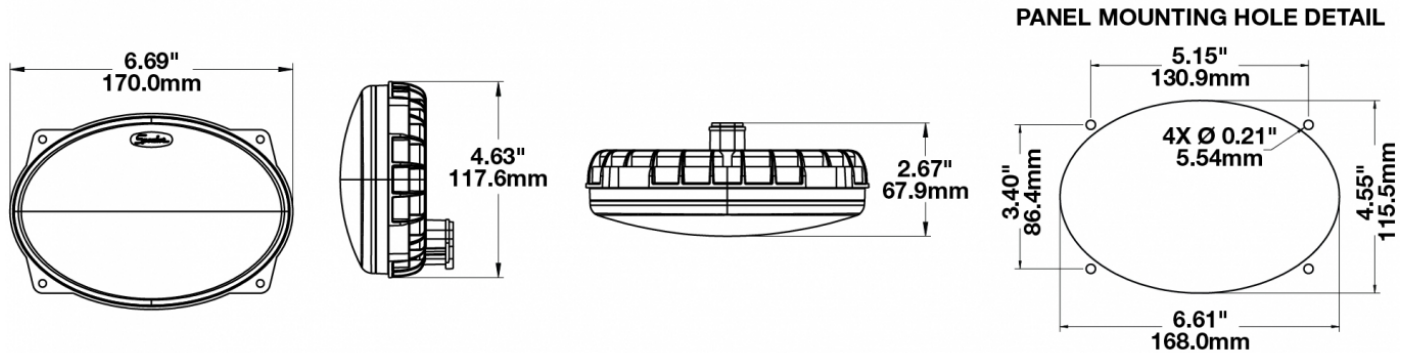

Oval LED Work Light - Model 7251 XD

PRODUCT INFORMATION

Description	12-24V LED Work Light with Trapezoid Beam Pattern & Panel Mount
Height	152.40 mm / 6 in
Width	170.18 mm / 6.7 in
Depth	68.58 mm / 2.7 in
Shape	Oval
Outer Lens Material	Polycarbonate
Outer Lens Color	Clear
Housing Material	Polycarbonate
Housing Color	Black
Bezel Color	N/A
Mounting Hardware Description	(x1) 3/8-16 x 1.5" Stainless Steel Hex Head Bolt
Minimum Operating Temperature	-40 °C / -40 °F
Maximum Operating Temperature	65 °C / 149 °F
Connector or Wiring	Deutsch DT04-2P
Mating Connector	Deutsch DT06-2S
Product Weight	0.80 lbs / 0.36 kgs
Shipping Weight	2.50 lbs / 1.13 kgs

PRODUCT DIMENSIONS

ELECTRICAL SPECIFICATIONS

Input Voltage	12-24V DC
Operating Voltage	10-32V DC
Black Wire	Ground
Red Wire	Power
Current Draw	1.60A @ 12V DC 0.90A @ 24V DC

REGULATORY STANDARDS COMPLIANCE