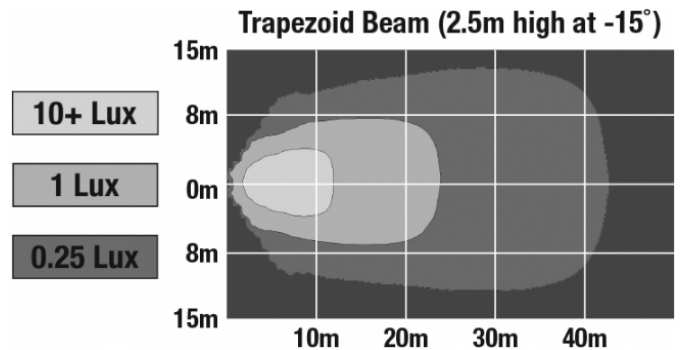

J.W. SPEAKER
Engineered. Lighting. Solutions.

Oval LED Work Light - Model 7251 XD

PHOTOMETRIC SPECIFICATIONS

Raw Lumen Output	3,150
Effective Lumen Output	1,400
Nominal LED Color Temperature	5000 K
Beam Pattern(s)	Forward Lighting - Trapezoid