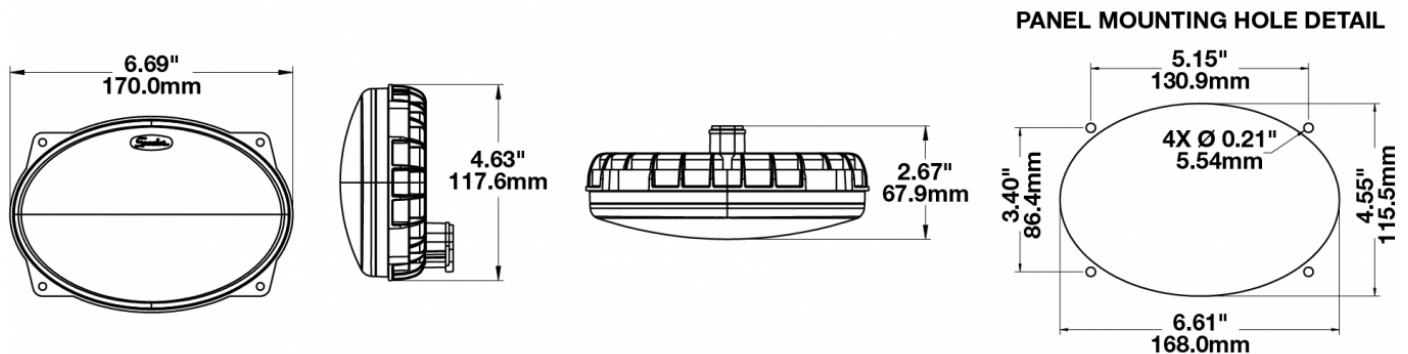

Oval LED Work Light - Model 7251 XD

PRODUCT INFORMATION

| | |
|--------------------------------------|---|
| Description | 12-24V LED Work Light with Trapezoid Beam Pattern & Panel Mount |
| Height | 152.40 mm / 6 in |
| Width | 170.18 mm / 6.7 in |
| Depth | 68.58 mm / 2.7 in |
| Shape | Oval |
| Outer Lens Material | Polycarbonate |
| Outer Lens Color | Clear |
| Housing Material | Polycarbonate |
| Housing Color | Black |
| Bezel Color | N/A |
| Mounting Hardware Description | (x1) 3/8-16 x 1.5" Stainless Steel Hex Head Bolt |
| Minimum Operating Temperature | -40 °C / -40 °F |
| Maximum Operating Temperature | 65 °C / 149 °F |
| Connector or Wiring | Deutsch DT04-2P |
| Mating Connector | Deutsch DT06-2S |
| Product Weight | 0.80 lbs / 0.36 kgs |
| Shipping Weight | 2.50 lbs / 1.13 kgs |

PRODUCT DIMENSIONS

ELECTRICAL SPECIFICATIONS

| | |
|--------------------------|----------------------------------|
| Input Voltage | 12-24V DC |
| Operating Voltage | 10-32V DC |
| Black Wire | Ground |
| Red Wire | Power |
| Current Draw | 1.60A @ 12V DC 0.90A @ 24V DC |