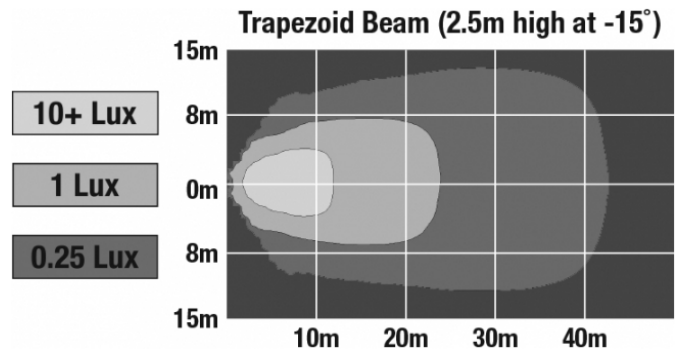

J.W. SPEAKER
Engineered. Lighting. Solutions.

Oval LED Work Light - Model 7251 XD

PHOTOMETRIC SPECIFICATIONS

| | |
|--------------------------------------|------------------------------|
| Raw Lumen Output | 3,150 |
| Effective Lumen Output | 1,400 |
| Nominal LED Color Temperature | 5000 K |
| Beam Pattern(s) | Forward Lighting - Trapezoid |