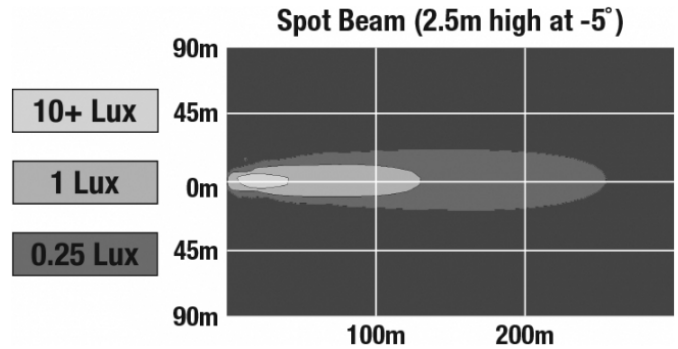

## PRODUCT DIMENSIONS

## PHOTOMETRIC SPECIFICATIONS

<b>Raw Lumen Output</b>	3,150
<b>Effective Lumen Output</b>	1,500
<b>Nominal LED Color Temperature</b>	5000 K
<b>Beam Pattern(s)</b>	Forward Lighting - Spot