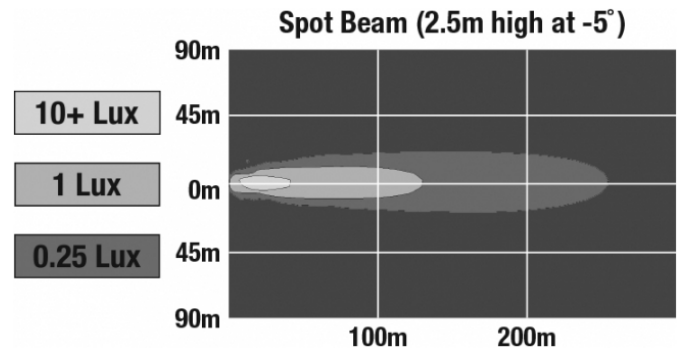

J.W. SPEAKER
Engineered. Lighting. Solutions.

Oval LED Work Light - Model 7251 XD

PHOTOMETRIC SPECIFICATIONS

Raw Lumen Output	3,150
Effective Lumen Output	1,500
Nominal LED Color Temperature	5000 K
Beam Pattern(s)	Forward Lighting - Spot