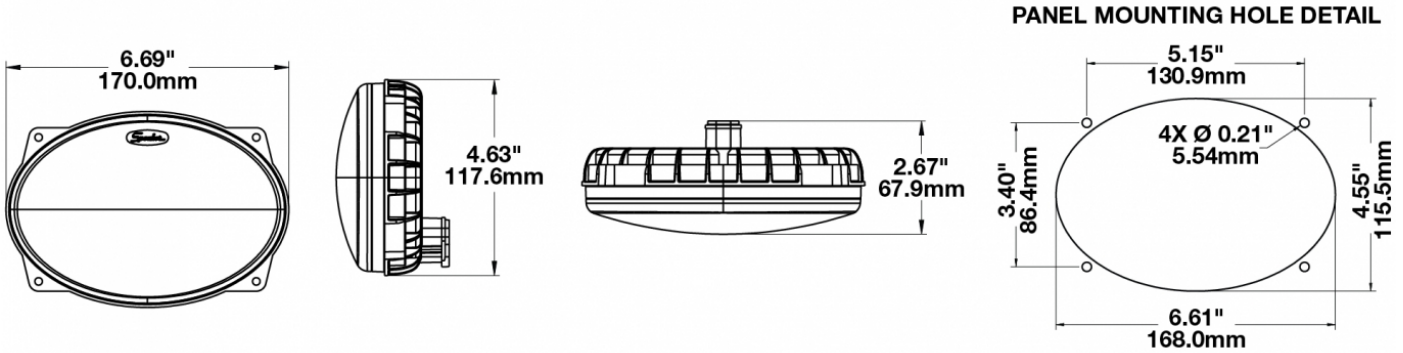

## PRODUCT INFORMATION

---

<b>Description</b>	12-24V LED Work Light with Spot Beam Pattern & Panel Mount
<b>Height</b>	152.40 mm / 6 in
<b>Width</b>	170.18 mm / 6.7 in
<b>Depth</b>	68.58 mm / 2.7 in
<b>Shape</b>	Oval
<b>Outer Lens Material</b>	Polycarbonate
<b>Outer Lens Color</b>	Clear
<b>Housing Material</b>	Polycarbonate
<b>Housing Color</b>	Black
<b>Bezel Color</b>	N/A
<b>Mounting Hardware Description</b>	(x1) 3/8-16 x 1.5" Stainless Steel Hex Head Bolt
<b>Minimum Operating Temperature</b>	-40 °C / -40 °F
<b>Maximum Operating Temperature</b>	65 °C / 149 °F
<b>Connector or Wiring</b>	Deutsch DT04-2P
<b>Mating Connector</b>	Deutsch DT06-2S
<b>Shipping Weight</b>	2.50 lbs / 1.13 kgs

## PRODUCT DIMENSIONS