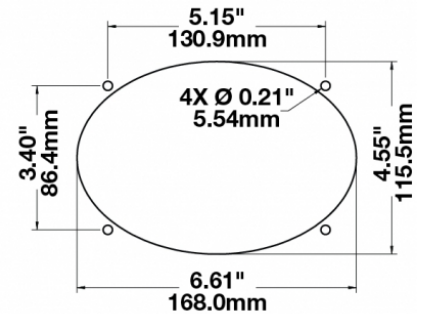

Oval LED Work Light - Model 7251 XD

PRODUCT INFORMATION

Description	12-24V LED Work Light with Spot Beam Pattern & Panel Mount
Height	152.40 mm / 6 in
Width	170.18 mm / 6.7 in
Depth	68.58 mm / 2.7 in
Shape	Oval
Outer Lens Material	Polycarbonate
Outer Lens Color	Clear
Housing Material	Polycarbonate
Housing Color	Black
Bezel Color	N/A
Mounting Hardware Description	(x1) 3/8-16 x 1.5" Stainless Steel Hex Head Bolt
Minimum Operating Temperature	-40 °C / -40 °F
Maximum Operating Temperature	65 °C / 149 °F
Connector or Wiring	Deutsch DT04-2P
Mating Connector	Deutsch DT06-2S
Product Weight	0.80 lbs / 0.36 kgs
Shipping Weight	2.50 lbs / 1.13 kgs

PRODUCT DIMENSIONS

PANEL MOUNTING HOLE DETAIL

ELECTRICAL SPECIFICATIONS

Input Voltage	12-24V DC
Operating Voltage	10-32V DC
Black Wire	Ground
Red Wire	Power
Current Draw	1.60A @ 12V DC 0.90A @ 24V DC

REGULATORY STANDARDS COMPLIANCE