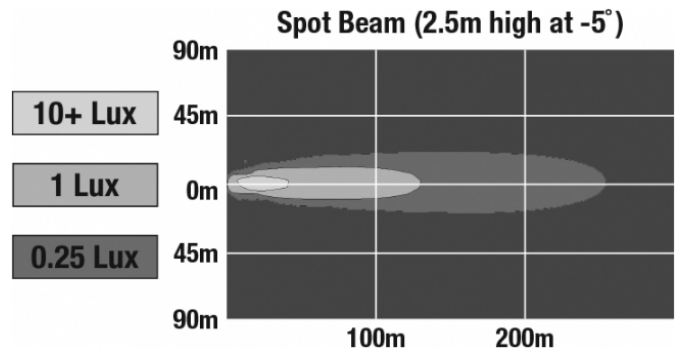

J.W. SPEAKER
Engineered. Lighting. Solutions.

Oval LED Work Light - Model 7251 XD

PHOTOMETRIC SPECIFICATIONS

Raw Lumen Output	3,150
Effective Lumen Output	1,500
Nominal LED Color Temperature	5000 K
Beam Pattern(s)	Forward Lighting - Spot