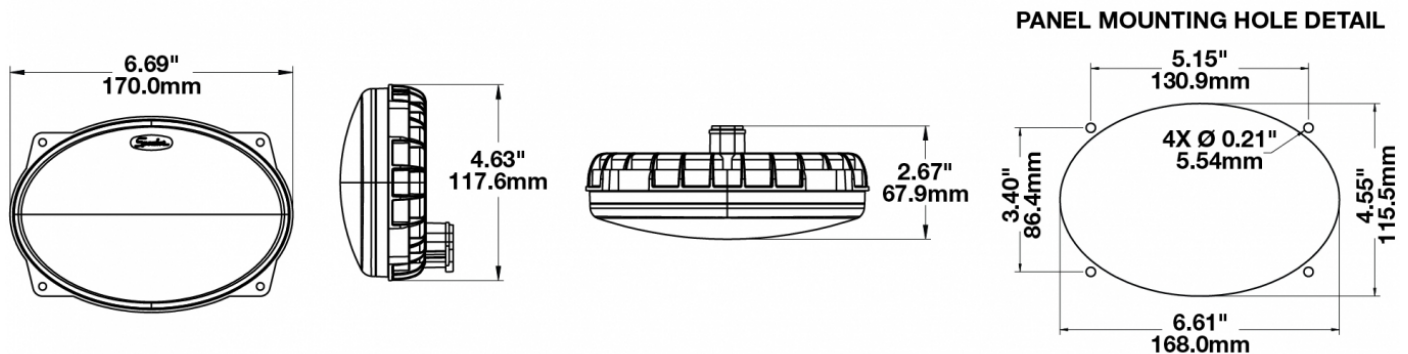

Oval LED Work Light - Model 7251 XD

PRODUCT INFORMATION

| | |
|--------------------------------------|--|
| Description | 12-24V LED Work Light with Spot Beam Pattern & Panel Mount |
| Height | 152.40 mm / 6 in |
| Width | 170.18 mm / 6.7 in |
| Depth | 68.58 mm / 2.7 in |
| Shape | Oval |
| Outer Lens Material | Polycarbonate |
| Outer Lens Color | Clear |
| Housing Material | Polycarbonate |
| Housing Color | Black |
| Bezel Color | N/A |
| Mounting Hardware Description | (x1) 3/8-16 x 1.5" Stainless Steel Hex Head Bolt |
| Minimum Operating Temperature | -40 °C / -40 °F |
| Maximum Operating Temperature | 65 °C / 149 °F |
| Connector or Wiring | Deutsch DT04-2P |
| Mating Connector | Deutsch DT06-2S |
| Product Weight | 0.80 lbs / 0.36 kgs |
| Shipping Weight | 2.50 lbs / 1.13 kgs |

PRODUCT DIMENSIONS

ELECTRICAL SPECIFICATIONS

| | |
|--------------------------|----------------------------------|
| Input Voltage | 12-24V DC |
| Operating Voltage | 10-32V DC |
| Black Wire | Ground |
| Red Wire | Power |
| Current Draw | 1.60A @ 12V DC 0.90A @ 24V DC |