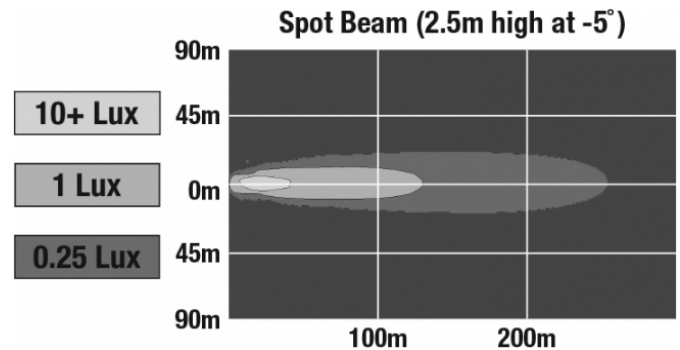

J.W. SPEAKER
Engineered. Lighting. Solutions.

Oval LED Work Light - Model 7251 XD

PHOTOMETRIC SPECIFICATIONS

Raw Lumen Output	3,150
Effective Lumen Output	1,500
Nominal LED Color Temperature	5000 K
Beam Pattern(s)	Forward Lighting - Spot