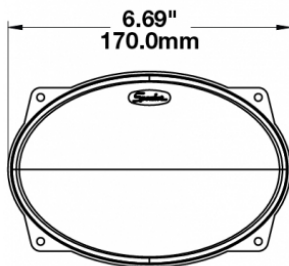

Oval LED Work Light - Model 7251 XD

PRODUCT INFORMATION

Description	12-24V LED Work Light with Spot Beam Pattern & Panel Mount
Height	152.40 mm / 6 in
Width	170.18 mm / 6.7 in
Depth	68.58 mm / 2.7 in
Shape	Oval
Outer Lens Material	Polycarbonate
Outer Lens Color	Clear
Housing Material	Polycarbonate
Housing Color	Black
Bezel Color	N/A
Mounting Hardware Description	(x1) 3/8-16 x 1.5" Stainless Steel Hex Head Bolt
Minimum Operating Temperature	-40 °C / -40 °F
Maximum Operating Temperature	65 °C / 149 °F
Connector or Wiring	Deutsch DT04-2P
Mating Connector	Deutsch DT06-2S
Product Weight	0.80 lbs / 0.36 kgs
Shipping Weight	2.50 lbs / 1.13 kgs

PRODUCT DIMENSIONS

PANEL MOUNTING HOLE DETAIL

ELECTRICAL SPECIFICATIONS

Input Voltage	12-24V DC
Operating Voltage	10-32V DC
Black Wire	Ground
Red Wire	Power
Current Draw	1.60A @ 12V DC 0.90A @ 24V DC

REGULATORY STANDARDS COMPLIANCE

J.W. SPEAKER
Engineered. Lighting. Solutions.

Oval LED Work Light - Model 7251 XD

PHOTOMETRIC SPECIFICATIONS

Raw Lumen Output	3,150
Effective Lumen Output	1,500
Nominal LED Color Temperature	5000 K
Beam Pattern(s)	Forward Lighting - Spot