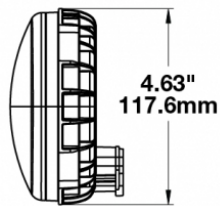

Oval LED Work Light - Model 7251 XD

PRODUCT INFORMATION

Description	12-24V LED Work Light with Spot Beam Pattern & Panel Mount
Height	152.40 mm / 6 in
Width	170.18 mm / 6.7 in
Depth	68.58 mm / 2.7 in
Shape	Oval
Outer Lens Material	Polycarbonate
Outer Lens Color	Clear
Housing Material	Polycarbonate
Housing Color	Black
Bezel Color	N/A
Mounting Hardware Description	(x1) 3/8-16 x 1.5" Stainless Steel Hex Head Bolt
Minimum Operating Temperature	-40 °C / -40 °F
Maximum Operating Temperature	65 °C / 149 °F
Connector or Wiring	Deutsch DT04-2P
Mating Connector	Deutsch DT06-2S
Product Weight	0.80 lbs / 0.36 kgs
Shipping Weight	2.50 lbs / 1.13 kgs

PRODUCT DIMENSIONS

PANEL MOUNTING HOLE DETAIL

ELECTRICAL SPECIFICATIONS

Input Voltage	12-24V DC
Operating Voltage	10-32V DC
Black Wire	Ground
Red Wire	Power
Current Draw	1.60A @ 12V DC 0.90A @ 24V DC

REGULATORY STANDARDS COMPLIANCE