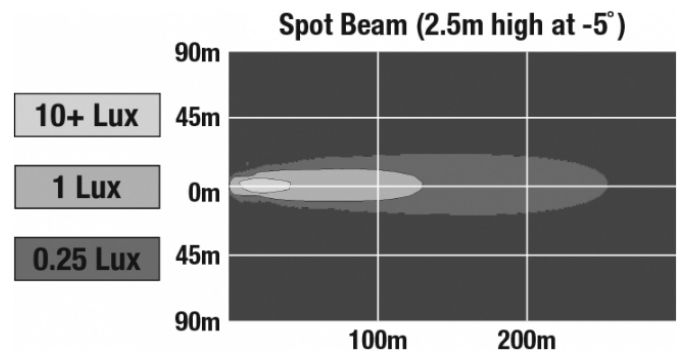

J.W. SPEAKER
Engineered. Lighting. Solutions.

Oval LED Work Light - Model 7251 XD

PHOTOMETRIC SPECIFICATIONS

Raw Lumen Output	3,150
Effective Lumen Output	1,500
Nominal LED Color Temperature	5000 K
Beam Pattern(s)	Forward Lighting - Spot