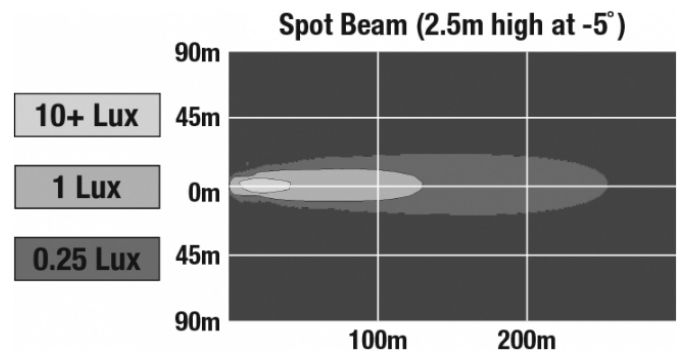

J.W. SPEAKER
Engineered. Lighting. Solutions.

Oval LED Work Light - Model 7251 XD

PHOTOMETRIC SPECIFICATIONS

| | |
|-------------------------------|-------------------------|
| Raw Lumen Output | 3,150 |
| Effective Lumen Output | 1,500 |
| Nominal LED Color Temperature | 5000 K |
| Beam Pattern(s) | Forward Lighting - Spot |