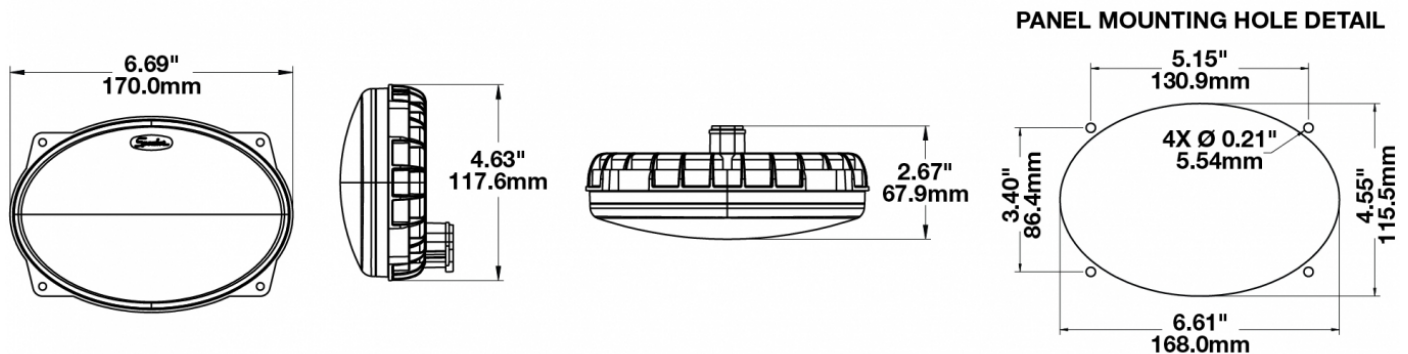

Oval LED Work Light - Model 7251 XD

PRODUCT INFORMATION

Description	12-24V LED Work Light with Spot Beam Pattern & Panel Mount
Height	152.40 mm / 6 in
Width	170.18 mm / 6.7 in
Depth	68.58 mm / 2.7 in
Shape	Oval
Outer Lens Material	Polycarbonate
Outer Lens Color	Clear
Housing Material	Polycarbonate
Housing Color	Black
Bezel Color	N/A
Mounting Hardware Description	(x1) 3/8-16 x 1.5" Stainless Steel Hex Head Bolt
Minimum Operating Temperature	-40 °C / -40 °F
Maximum Operating Temperature	65 °C / 149 °F
Connector or Wiring	Deutsch DT04-2P
Mating Connector	Deutsch DT06-2S
Product Weight	0.80 lbs / 0.36 kgs
Shipping Weight	2.50 lbs / 1.13 kgs

PRODUCT DIMENSIONS

ELECTRICAL SPECIFICATIONS

Input Voltage	12-24V DC
Operating Voltage	10-32V DC
Black Wire	Ground
Red Wire	Power
Current Draw	1.60A @ 12V DC 0.90A @ 24V DC

REGULATORY STANDARDS COMPLIANCE

Oval LED Work Light - Model 7251 XD

PHOTOMETRIC SPECIFICATIONS

Raw Lumen Output	3,150
Effective Lumen Output	1,500
Nominal LED Color Temperature	5000 K
Beam Pattern(s)	Forward Lighting - Spot

APPLICATIONS