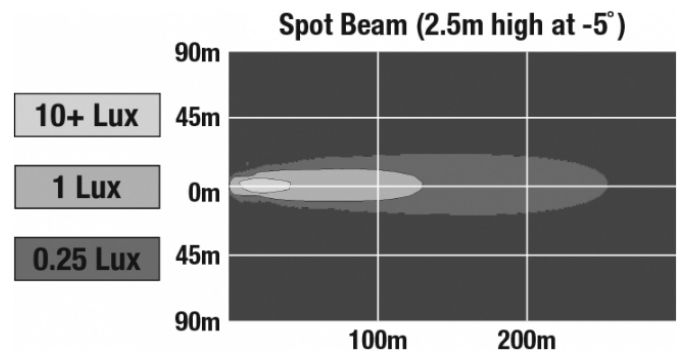

Oval LED Work Light - Model 7251 XD

PHOTOMETRIC SPECIFICATIONS

Raw Lumen Output	3,150
Effective Lumen Output	1,500
Nominal LED Color Temperature	5000 K
Beam Pattern(s)	Forward Lighting - Spot

APPLICATIONS